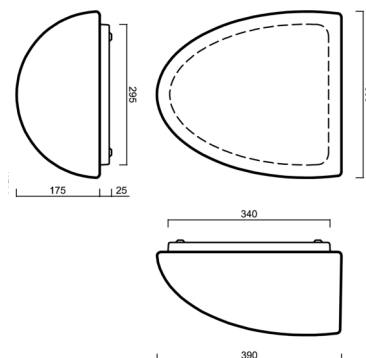

LYRA 2

IN-22U6/265*

WWW.OSMONT.CZ

LYRA 2

Product code: LYR42510

Type: IN-22U6/265*

Short description of the luminaire: White surface-mounted E27 light ON/OFF with TRIPLEX OPAL glass shade.

Technical

Types of luminaires	Classic on/off
Mounting type	surface mounted
Base material	steel
Shade material	three-layer glass TRIPLEX OPAL
Base color	white Ral9003
Shade color	white
Holding the shade	folding system
Mounting location	wall
Width	350 mm
Length	390 mm
Height	195 mm
mounting holes (diameter)	3xØ5mm
Installation wire (diameter)	2xØ16mm
Impact strength	IK01
Operating temperature	from -20°C to +30°C

Logistic

EAN	8591728425104
Weight NTTO	4.5 Kg
Weight BTTO	5 Kg
Number of cartons	1 pcs
Package volume	0.03 m ³
Package 1 width	0.41 m
Package 1 length	0.36 m
Package 1 height	0.205 m
Warranty*	60 months

*The warranty for the batteries is valid for 12 months from the date of purchase.

Installation dimensions:

Additional assortment:

Lampshade

Product code	Name	Color	Description	Picture	Drawing
20047	265	white		