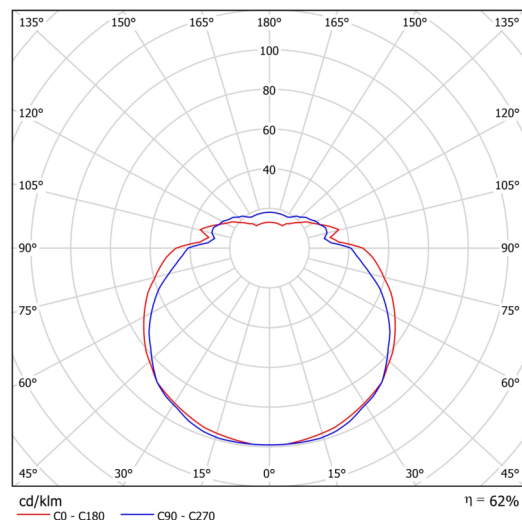

Luminous

Blue light hazard	Risk group 0

Eulum data for calculation programs are available at www.osmont.cz.