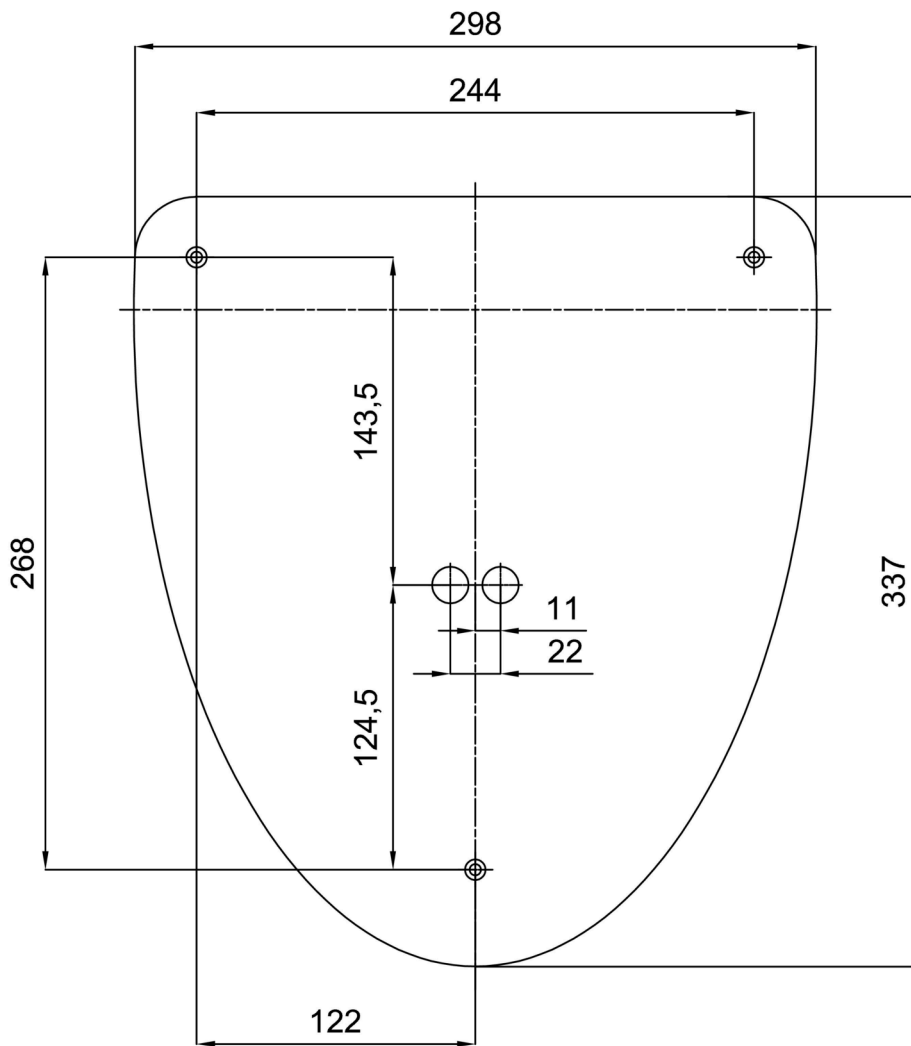

Types of luminaires	Classic on/off
Mounting type	surface mounted
Base material	steel
Shade material	three-layer glass TRIPLEX OPAL
Base color	white Ral9003
Shade color	white
Holding the shade	folding system
Mounting location	wall
Width	350 mm
Length	390 mm
Height	195 mm
mounting holes (diameter)	3xØ5mm
Installation wire (diameter)	2xØ16mm
Impact strength	IK01
Operating temperature	from -20°C to +30°C

Electric

Power consumption	2x25 W
Ingress Protection	IP43
Socket	E27
terminal block	snap terminal block

Luminous

Blue light hazard	Risk group 0
-------------------	--------------

Eulum data for calculation programs are available at www.osmont.cz.

Logistic

EAN	8591728425104
Weight NTTO	4.5 Kg
Weight BTTO	5 Kg
Number of cartons	1 pcs
Package volume	0.03 m ³
Package 1 width	0.41 m
Package 1 length	0.36 m
Package 1 height	0.205 m
Warranty*	60 months

*The warranty for the batteries is valid for 12 months from the date of purchase.

Installation dimensions:

Additional assortment:

Lampshade

Product code	Name	Color	Description	Picture	Drawing
20047	265	white		