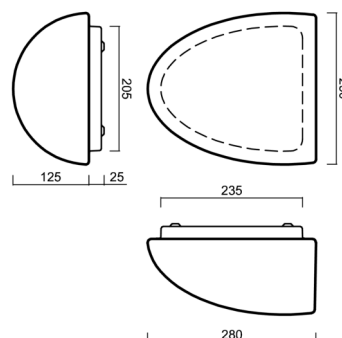

LYRA 1

LED-2L26E700U4/245 3K#

WWW.OSMONT.CZ

LYRA 1

Product code: LYR59233

Type: LED-2L26E700U4/245 3K#

Short description of the luminaire: White surface-mounted LED light ON/OFF with TRIPLEX OPAL glass shade.

Technical

Types of luminaires	Classic on/off
Mounting type	surface mounted
Base material	steel
Shade material	three-layer glass TRIPLEX OPAL
Base color	white Ral9003
Shade color	white
Holding the shade	folding system
Mounting location	wall
Width	250 mm
Length	280 mm
Height	145 mm
mounting holes (diameter)	3xØ5mm
Installation wire (diameter)	2xØ16mm
Energy Class	D
Impact strength	IK01
Operating temperature	from -20°C to +30°C

Eulum data for calculation programs are available at www.osmont.cz.

Logistic

EAN	8591728140786
Weight NTTO	4.2 Kg
Weight BTTO	4.5 Kg
Number of cartons	1 pcs
Package volume	0.017 m ³
Package 1 width	0.315 m
Package 1 length	0.285 m
Package 1 height	0.19 m
Warranty*	60 months

*The warranty for the batteries is valid for 12 months from the date of purchase.

Installation dimensions:

Additional assortment:

Lampshade

Product code	Name	Color	Description	Picture	Drawing
20046	245	white		