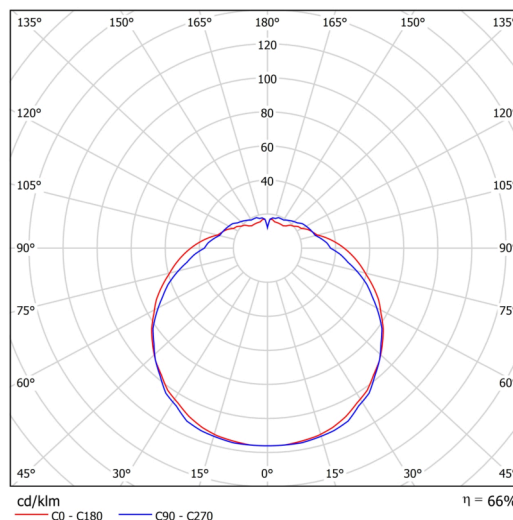

Luminous

Lum. flux of luminaire	1330 lm
Lum. flux of light source	2020 lm
Luminaire efficacy	102 lm/W
Temperature	3000 K
Rated life time LED L80/B10	100000 hours
CRI	Ra80
MacAdam	3
Blue light hazard	Risk group 0