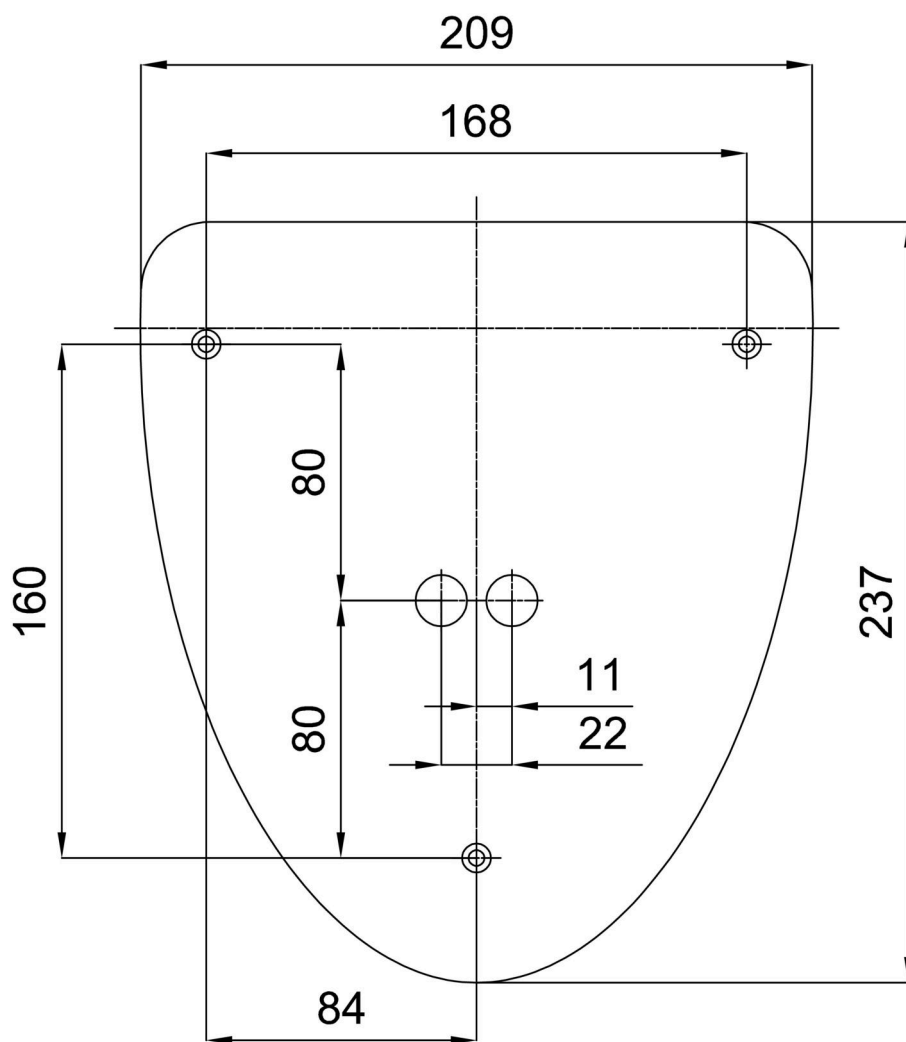

Technical

Types of luminaires	Classic on/off
Mounting type	surface mounted
Base material	steel
Shade material	three-layer glass TRIPLEX OPAL
Base color	white Ral9003
Shade color	white
Holding the shade	folding system
Mounting location	wall
Width	250 mm
Length	280 mm
Height	145 mm
mounting holes (diameter)	3xØ5mm
Installation wire (diameter)	2xØ16mm
Energy Class	D
Impact strength	IK01
Operating temperature	from -20°C to +30°C

Eulum data for calculation programs are available at www.osmont.cz.

Logistic

EAN	8591728140786
Weight NTTO	4.2 Kg
Weight BTTO	4.5 Kg
Number of cartons	1 pcs
Package volume	0.017 m ³
Package 1 width	0.315 m
Package 1 length	0.285 m
Package 1 height	0.19 m
Warranty*	60 months

*The warranty for the batteries is valid for 12 months from the date of purchase.

Installation dimensions:

Additional assortment:

Lampshade

Product code	Name	Color	Description	Picture	Drawing
20046	245	white		