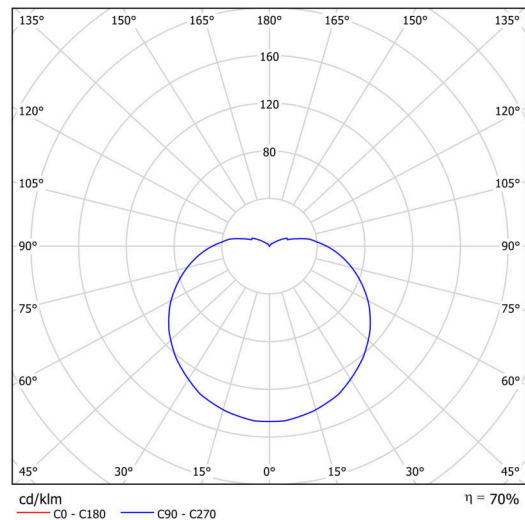

LUKIDA ST3

Product code: LUK40020

Type: ZST/096/L100 KP SD**

Short description of the luminaire: Grey color | pendant E27 light | ON/OFF | TRIPLEX OPAL glass shade with matt surface | decorative collar

Technical

Types of luminaires	Classic on/off
Mounting type	Suspended - textile cable
Base material	steel
Shade material	three-layer glass TRIPLEX OPAL
Base color	grey Ral7040
Shade color	white
Holding the shade	bayonet
Mounting location	ceiling
Width	565 mm
Length	565 mm
Height	400 mm
Diameter	ø 565 mm
Hinge length	1000 mm
mounting holes (diameter)	none
Installation wire (diameter)	none
Impact strength	IK01
Operating temperature	from -20°C to +30°C

Electric

Power consumption	40 W
Ingress Protection	IP40
Socket	E27
terminal block	none

Luminous

Blue light hazard	Risk group 0

Eulum data for calculation programs are available at www.osmont.cz.