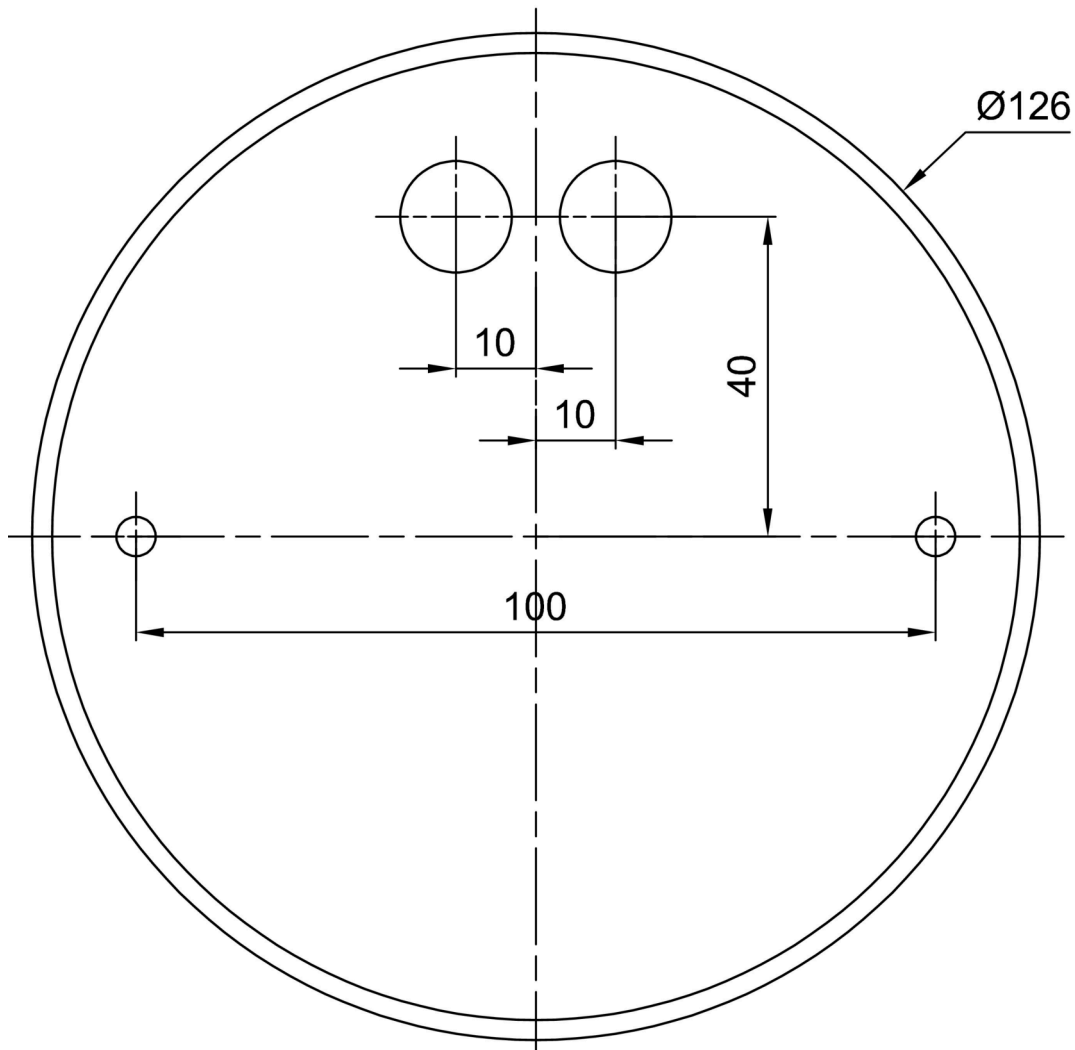

TECHNICAL SHEET

Logistic

EAN	8591728086213
Number of cartons	1 pcs
Warranty*	60 months

*The warranty for the batteries is valid for 12 months from the date of purchase.

Installation dimensions: