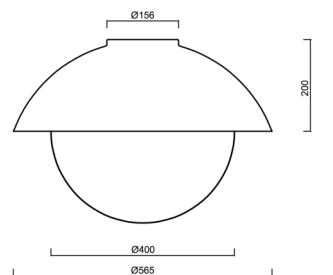

Technical

Types of luminaires	Dimmable
Mounting type	surface mounted
Base material	steel
Shade material	three-layer glass TRIPLEX OPAL
Base color	terracotta Ral2013
Shade color	white
Holding the shade	bayonet
Mounting location	ceiling/wall
Width	565 mm
Length	565 mm
Height	400 mm
Diameter	ø 565 mm
mounting holes (diameter)	4xø5mm
Installation wire (diameter)	2xø16mm
Energy Class	D
Impact strength	IK01