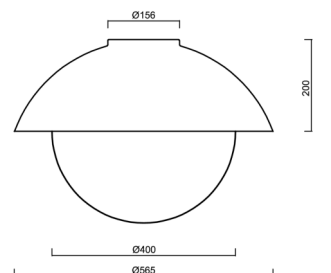

Technical

Types of luminaires	Classic on/off
Mounting type	surface mounted
Base material	steel
Shade material	three-layer glass TRIPLEX OPAL
Base color	Olive Ral6011
Shade color	white
Holding the shade	bayonet
Mounting location	ceiling/wall
Width	565 mm
Length	565 mm
Height	400 mm
Diameter	ø 565 mm
mounting holes (diameter)	4xø5mm
Installation wire (diameter)	2xø16mm
Energy Class	D
Impact strength	IK01