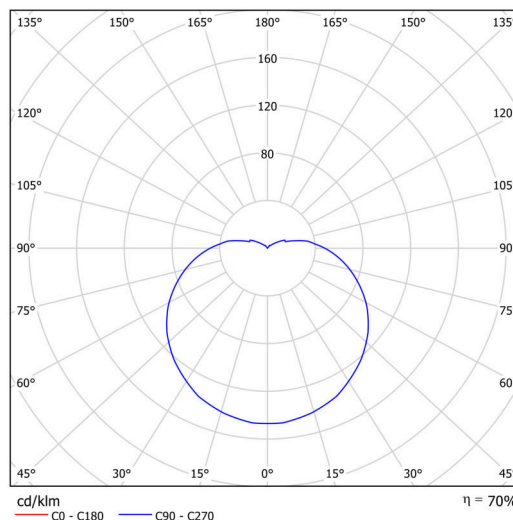

Luminous

Lum. flux of luminaire	3010 lm
Lum. flux of light source	4630 lm
Luminaire efficacy	111 lm/W
Temperature	4000 K
Rated life time LED L80/B10	100000 hours
CRI	Ra80
MacAdam	3
Blue light hazard	Risk group 0