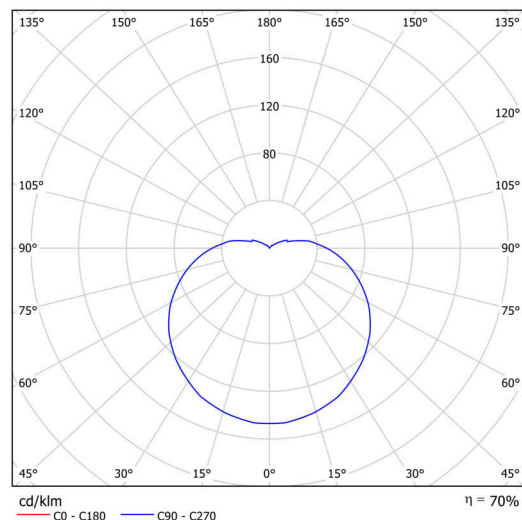

Luminous

Lum. flux of luminaire	2890 lm
Lum. flux of light source	4440 lm
Luminaire efficacy	107 lm/W
Temperature	3000 K
Rated life time LED L80/B10	100000 hours
CRI	Ra80
MacAdam	3
Blue light hazard	Risk group 0