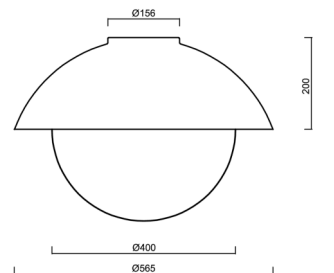

Technical

Types of luminaires	Classic on/off
Mounting type	surface mounted
Base material	steel
Shade material	three-layer glass TRIPLEX OPAL
Base color	Olive Ral6011
Shade color	white
Holding the shade	bayonet
Mounting location	ceiling/wall
Width	565 mm
Length	565 mm
Height	400 mm
Diameter	ø 565 mm
mounting holes (diameter)	4xø5mm
Installation wire (diameter)	2xø16mm
Energy Class	D
Impact strength	IK01