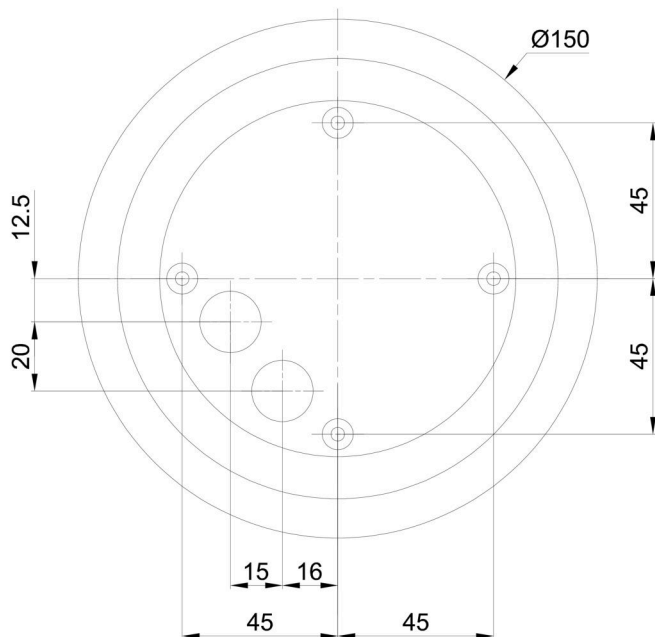

Technical

Types of luminaires	Classic on/off
Mounting type	surface mounted
Base material	steel
Shade material	three-layer glass TRIPLEX OPAL
Base color	Olive Ral6011
Shade color	white
Holding the shade	bayonet
Mounting location	ceiling/wall
Width	565 mm
Length	565 mm
Height	400 mm
Diameter	ø 565 mm
mounting holes (diameter)	4xø5mm
Installation wire (diameter)	2xø16mm
Energy Class	D
Impact strength	IK01

Installation dimensions:

Additional assortment:

Base for surface mounting

Product code	Name	Color	Description	Picture	Drawing
33521	BD1/BP 2-1	white Ral9003			

Lampshade

Product code	Name	Color	Description	Picture	Drawing
20095	196	white		