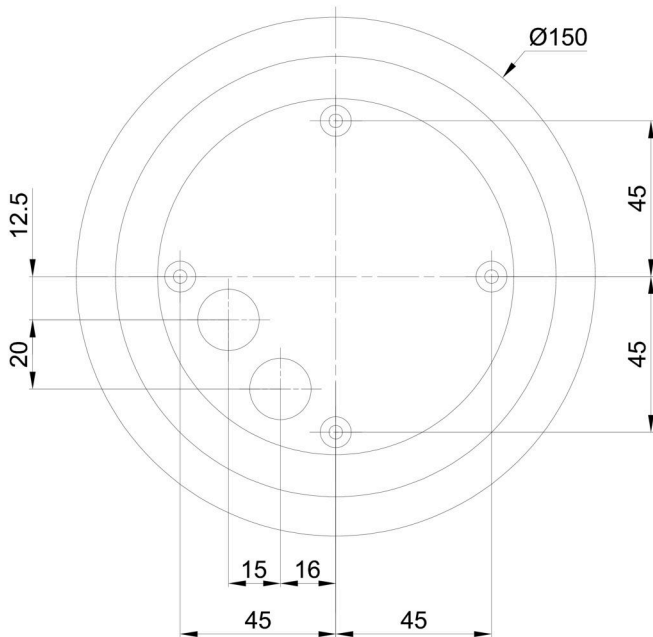

Technical

Types of luminaires	Classic on/off
Mounting type	surface mounted
Base material	steel
Shade material	three-layer glass TRIPLEX OPAL
Base color	grey Ral7040
Shade color	white
Holding the shade	bayonet
Mounting location	ceiling/wall
Width	565 mm
Length	565 mm
Height	400 mm
Diameter	ø 565 mm
mounting holes (diameter)	4xø5mm
Installation wire (diameter)	2xø16mm
Energy Class	D
Impact strength	IK01

Installation dimensions:

Additional assortment:

Base for surface mounting

Product code	Name	Color	Description	Picture	Drawing
33521	BD1/BP 2-1	white Ral9003			

Lampshade

Product code	Name	Color	Description	Picture	Drawing
20095	196	white		