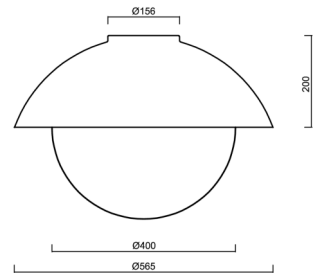

Technical

Types of luminaires	Classic on/off
Mounting type	surface mounted
Base material	steel
Shade material	three-layer glass TRIPLEX OPAL
Base color	grey Ral7040
Shade color	white
Holding the shade	bayonet
Mounting location	ceiling/wall
Width	565 mm
Length	565 mm
Height	400 mm
Diameter	ø 565 mm
mounting holes (diameter)	4xø5mm
Installation wire (diameter)	2xø16mm
Energy Class	D
Impact strength	IK01