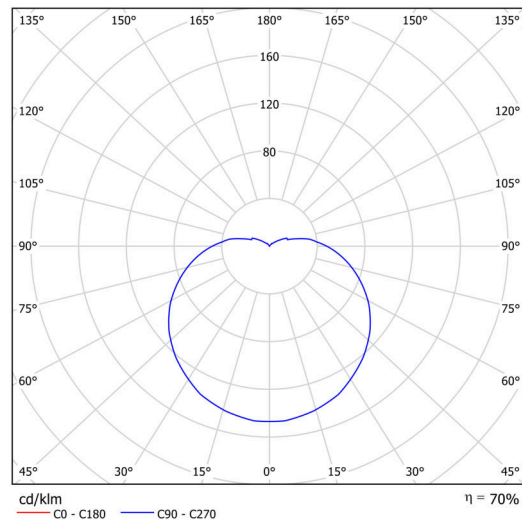

Luminous

Lum. flux of luminaire	2890 lm
Lum. flux of light source	4440 lm
Luminaire efficacy	107 lm/W
Temperature	3000 K
Rated life time LED L80/B10	100000 hours
CRI	Ra80
MacAdam	3
Blue light hazard	Risk group 0