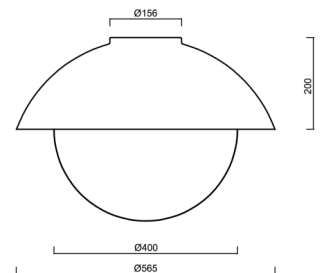

Technical

| | |
|------------------------------|--------------------------------|
| Types of luminaires | Classic on/off |
| Mounting type | surface mounted |
| Base material | steel |
| Shade material | three-layer glass TRIPLEX OPAL |
| Base color | terracotta Ral2013 |
| Shade color | white |
| Holding the shade | bayonet |
| Mounting location | ceiling/wall |
| Width | 565 mm |
| Length | 565 mm |
| Height | 400 mm |
| Diameter | ø 565 mm |
| mounting holes (diameter) | 4xø5mm |
| Installation wire (diameter) | 2xø16mm |
| Impact strength | IK01 |

Lampshade

| Product code | Name | Color | Description | Picture | Drawing |
|--------------|------|-------|-------------|--|---------|
| 20095 | 196 | white | |  | |