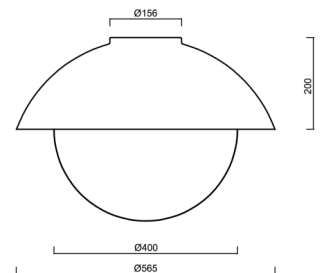

Technical

Types of luminaires	Classic on/off
Mounting type	surface mounted
Base material	steel
Shade material	three-layer glass TRIPLEX OPAL
Base color	Olive Ral6011
Shade color	white
Holding the shade	bayonet
Mounting location	ceiling/wall
Width	565 mm
Length	565 mm
Height	400 mm
Diameter	ø 565 mm
mounting holes (diameter)	4xø5mm
Installation wire (diameter)	2xø16mm
Impact strength	IK01