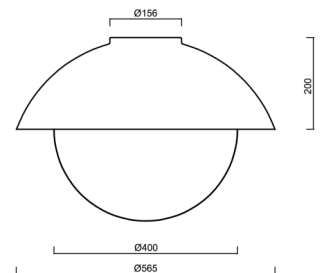

Technical

Types of luminaires	Classic on/off
Mounting type	surface mounted
Base material	steel
Shade material	three-layer glass TRIPLEX OPAL
Base color	grey Ral7040
Shade color	white
Holding the shade	bayonet
Mounting location	ceiling/wall
Width	565 mm
Length	565 mm
Height	400 mm
Diameter	ø 565 mm
mounting holes (diameter)	4xø5mm
Installation wire (diameter)	2xø16mm
Impact strength	IK01