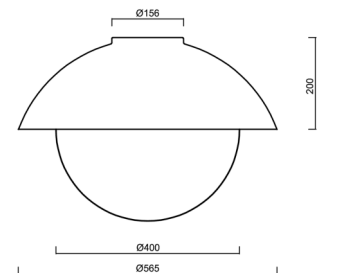

Technical

Types of luminaires	Classic on/off
Mounting type	surface mounted
Base material	steel
Shade material	three-layer glass TRIPLEX OPAL
Base color	black Ral9005
Shade color	white
Holding the shade	bayonet
Mounting location	ceiling/wall
Width	565 mm
Length	565 mm
Height	400 mm
Diameter	ø 565 mm
mounting holes (diameter)	4xø5mm
Installation wire (diameter)	2xø16mm
Impact strength	IK01