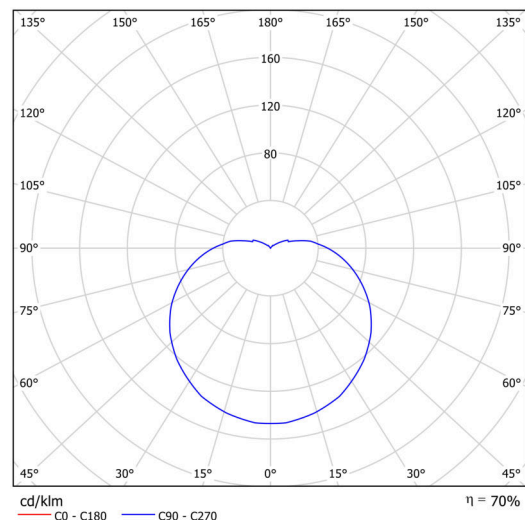

Luminous

Blue light hazard	Risk group 0

Eulum data for calculation programs are available at www.osmont.cz.