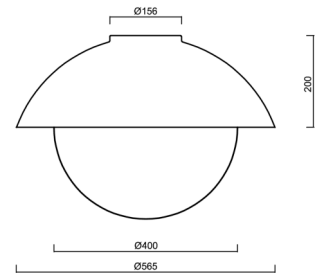

LUKIDA 3

IN-12BD1/196 KP B**

WWW.OSMONT.CZ

LUKIDA 3

Product code: LUK40006

Type: IN-12BD1/196 KP B**

Short description of the luminaire: White color | surface-mounted E27 light | ON/OFF | decorative collar | TRIPLEX OPAL glass shade with matt surface

Technical

Types of luminaires	Classic on/off
Mounting type	surface mounted
Base material	steel
Shade material	three-layer glass TRIPLEX OPAL
Base color	white Ral9003
Shade color	white
Holding the shade	bayonet
Mounting location	ceiling/wall
Width	565 mm
Length	565 mm
Height	400 mm
Diameter	ø 565 mm
mounting holes (diameter)	4xø5mm
Installation wire (diameter)	2xø16mm
Impact strength	IK01