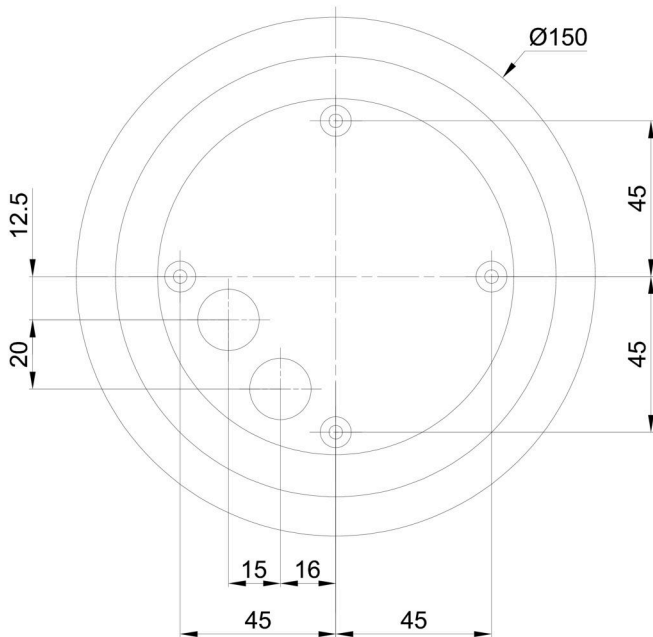

TECHNICAL SHEET

Logistic

EAN	8591728086077
Number of cartons	1 pcs
Warranty*	60 months

*The warranty for the batteries is valid for 12 months from the date of purchase.

Installation dimensions: