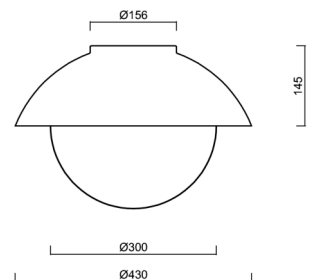

## Technical

Types of luminaires	Classic on/off
Mounting type	surface mounted
Base material	steel
Shade material	three-layer glass TRIPLEX OPAL
Base color	Olive Ral6011
Shade color	white
Holding the shade	bayonet
Mounting location	ceiling/wall
Width	430 mm
Length	430 mm
Height	295 mm
Diameter	ø 430 mm
mounting holes (diameter)	4xø5mm
Installation wire (diameter)	2xø16mm
Impact strength	IK01
Operating temperature	from -20°C to +30°C