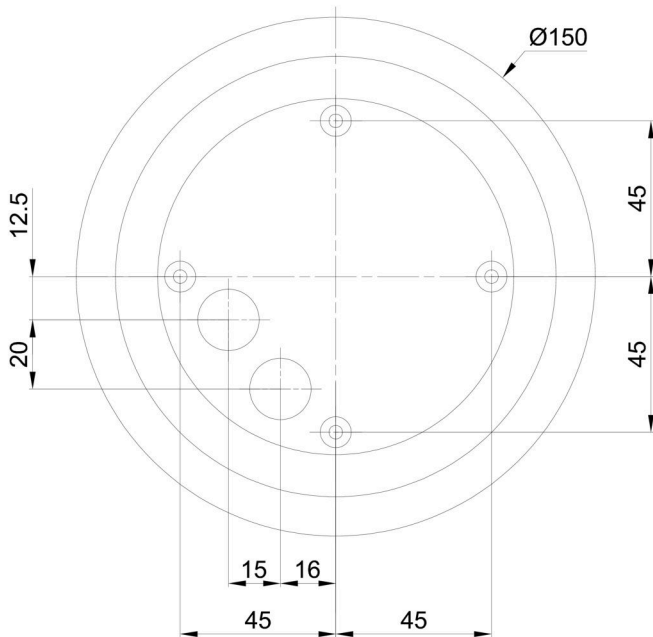

## Technical

Types of luminaires	Classic on/off
Mounting type	surface mounted
Base material	steel
Shade material	three-layer glass TRIPLEX OPAL
Base color	Olive Ral6011
Shade color	white
Holding the shade	bayonet
Mounting location	ceiling/wall
Width	430 mm
Length	430 mm
Height	295 mm
Diameter	ø 430 mm
mounting holes (diameter)	4xø5mm
Installation wire (diameter)	2xø16mm
Impact strength	IK01
Operating temperature	from -20°C to +30°C

# TECHNICAL SHEET

## Installation dimensions:

Additional assortment:

Base for surface mounting

Product code	Name	Color	Description	Picture	Drawing
33521	BD1/BP 2-1	white Ral9003			

Lampshade

Product code	Name	Color	Description	Picture	Drawing
20094	194	white		