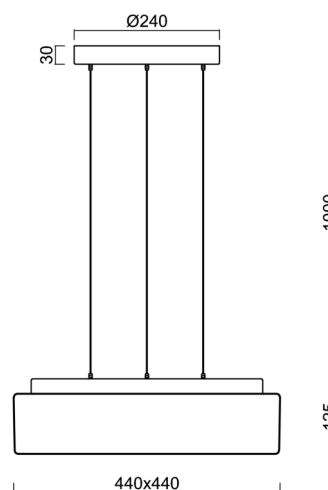

LINA LE7

LED-1L16E500ZLE88/139/L100 B DALI 3/4K#

WWW.OSMONT.CZ

LINA LE7

Product code: LIN71710

Type: LED-1L16E500ZLE88/139/L100 B DALI 3/4K#

Short description of the luminaire: White color | pendant LED light | dimmable DALI | TRIPLEX OPAL glass shade with matt surface

Technical

Types of luminaires	Dimmable
Mounting type	Suspended - SELV wire (cableless)
Base material	steel
Shade material	three-layer glass TRIPLEX OPAL
Base color	white Ra9003
Shade color	white
Holding the shade	folding system
Mounting location	ceiling
Width	440 mm
Length	440 mm
Height	125 mm
Hinge length	1000 mm
mounting holes (diameter)	3xØ5mm
Installation wire (diameter)	2xØ16mm
Energy Class	D
Impact strength	IK01
Operating temperature	from -20°C to +30°C

Eulum data for calculation programs are available at www.osmont.cz.

Logistic

EAN	8591728140670
Weight NTTO	6.3 Kg
Weight BTTO	8.3 Kg
Number of cartons	1 pcs
Package volume	0.057 m ³
Package 1 width	0.52 m
Package 1 length	0.52 m
Package 1 height	0.21 m
Warranty*	60 months

*The warranty for the batteries is valid for 12 months from the date of purchase.

Installation dimensions:

Additional assortment:

Lampshade

Product code	Name	Color	Description	Picture	Drawing
20071	139	white		