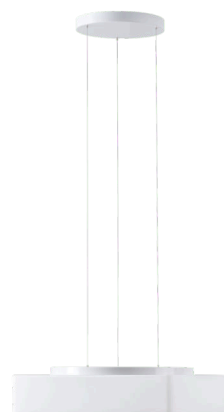

LINA LE7

LED-1L16E500ZLE88/139/L100 B DALI 3/4K#

WWW.OSMONT.CZ

LINA LE7

Product code: LIN71710

Type: LED-1L16E500ZLE88/139/L100 B DALI 3/4K#

Short description of the luminaire: White color | pendant LED light | dimmable DALI | TRIPLEX OPAL glass shade with matt surface

Technical

Types of luminaires	Dimmable
Mounting type	Suspended - SELV wire (cableless)
Base material	steel
Shade material	three-layer glass TRIPLEX OPAL
Base color	white Ra9003
Shade color	white
Holding the shade	folding system
Mounting location	ceiling
Width	440 mm
Length	440 mm
Height	125 mm
Hinge length	1000 mm
mounting holes (diameter)	3xØ5mm
Installation wire (diameter)	2xØ16mm
Energy Class	D
Impact strength	IK01
Operating temperature	from -20°C to +30°C