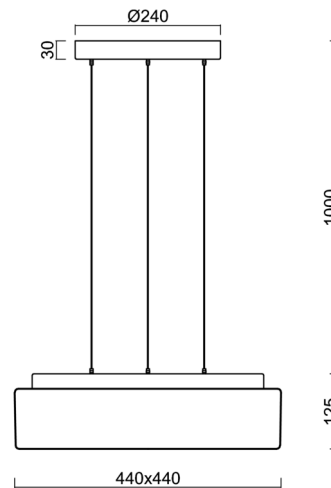

## LINA LE7

---

LED-1L16E500ZLE88/139/L100 C DALI 3/4K#

[WWW.OSMONT.CZ](http://WWW.OSMONT.CZ)

## Technical

Types of luminaires	Dimmable
Mounting type	Suspended - SELV wire (cableless)
Base material	steel
Shade material	three-layer glass TRIPLEX OPAL
Base color	black Ral9005
Shade color	white
Holding the shade	folding system
Mounting location	ceiling
Width	440 mm
Length	440 mm
Height	125 mm
Hinge length	1000 mm
mounting holes (diameter)	3xØ5mm
Installation wire (diameter)	2xØ16mm
Energy Class	D
Impact strength	IK01
Operating temperature	from -20°C to +30°C