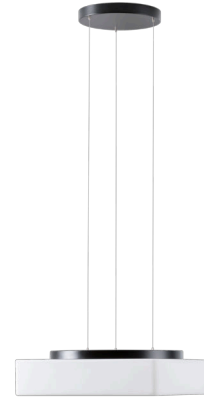

## LINA LE7

---

LED-1L16E500ZLE88/139/L100 C DALI 3/4K#

[WWW.OSMONT.CZ](http://WWW.OSMONT.CZ)

# LINA LE7

Product code: LIN71404

Type: LED-1L16E500ZLE88/139/L100 C DALI 3/4K#

Short description of the luminaire: Black pendant changeable LED light DALI with TRIPLEX OPAL glass shade

## Technical

Types of luminaires	Dimmable
Mounting type	Suspended - SELV wire (cableless)
Base material	steel
Shade material	three-layer glass TRIPLEX OPAL
Base color	black Ral9005
Shade color	white
Holding the shade	folding system
Mounting location	ceiling
Width	440 mm
Length	440 mm
Height	125 mm
Hinge length	1000 mm
mounting holes (diameter)	3xØ5mm
Installation wire (diameter)	2xØ16mm
Energy Class	D
Impact strength	IK01
Operating temperature	from -20°C to +30°C