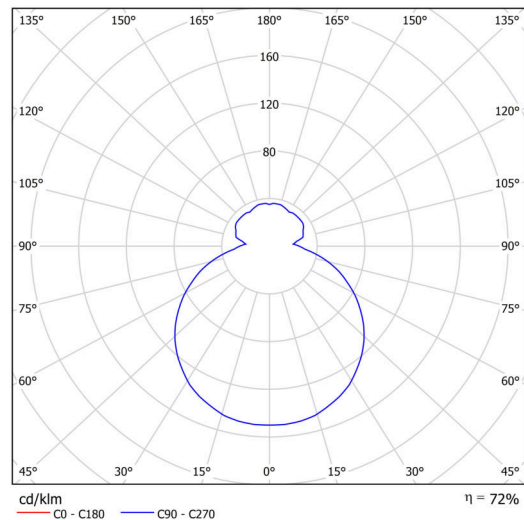

Luminous

Lum. flux of luminaire	2480/2580 lm
Lum. flux of light source	3750/3910 lm
Luminaire efficacy	103 lm/W
Temperature	3000/4000 K
Rated life time LED L80/B10	100000 hours
CRI	Ra80
MacAdam	3
Blue light hazard	Risk group 0