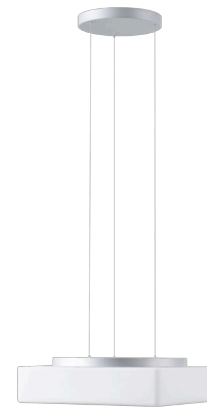

LINA LE7

LED-1L16E700ZLE88/139/L100 S DALI 4K#

WWW.OSMONT.CZ

LINA LE7

Product code: LIN67960

Type: LED-1L16E700ZLE88/139/L100 S DALI 4K#

Short description of the luminaire: Silver pendant LED light DALI with TRIPLEX OPAL glass shade.

Technical

Types of luminaires	Dimmable
Mounting type	Suspended - SELV wire (cableless)
Base material	steel
Shade material	three-layer glass TRIPLEX OPAL
Base color	silver Ra19006
Shade color	white
Holding the shade	folding system
Mounting location	ceiling
Width	440 mm
Length	440 mm
Height	125 mm
Hinge length	1000 mm
mounting holes (diameter)	3xØ5mm
Installation wire (diameter)	2xØ16mm
Energy Class	D
Impact strength	IK01
Operating temperature	from -20°C to +30°C