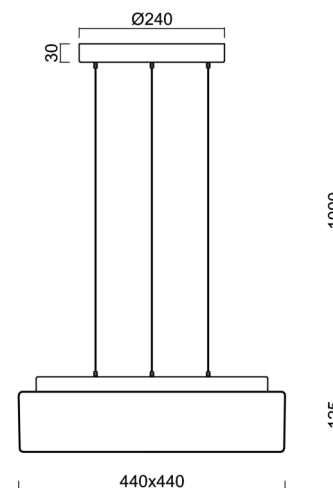

LINA LE7

LED-1L16E700ZLE88/139/L100 S DALI 4K#

WWW.OSMONT.CZ

LINA LE7

Product code: LIN67960

Type: LED-1L16E700ZLE88/139/L100 S DALI 4K#

Short description of the luminaire: Silver pendant LED light DALI with TRIPLEX OPAL glass shade.

Technical

Types of luminaires	Dimmable
Mounting type	Suspended - SELV wire (cableless)
Base material	steel
Shade material	three-layer glass TRIPLEX OPAL
Base color	silver Ra19006
Shade color	white
Holding the shade	folding system
Mounting location	ceiling
Width	440 mm
Length	440 mm
Height	125 mm
Hinge length	1000 mm
mounting holes (diameter)	3xØ5mm
Installation wire (diameter)	2xØ16mm
Energy Class	D
Impact strength	IK01
Operating temperature	from -20°C to +30°C

Eulum data for calculation programs are available at www.osmont.cz.

Logistic

EAN	8591728140199
Weight NTTO	6.3 Kg
Weight BTTO	8.3 Kg
Number of cartons	1 pcs
Package volume	0.057 m ³
Package 1 width	0.52 m
Package 1 length	0.52 m
Package 1 height	0.21 m
Warranty*	60 months

*The warranty for the batteries is valid for 12 months from the date of purchase.

Installation dimensions:

Additional assortment:

Lampshade

Product code	Name	Color	Description	Picture	Drawing
20071	139	white			