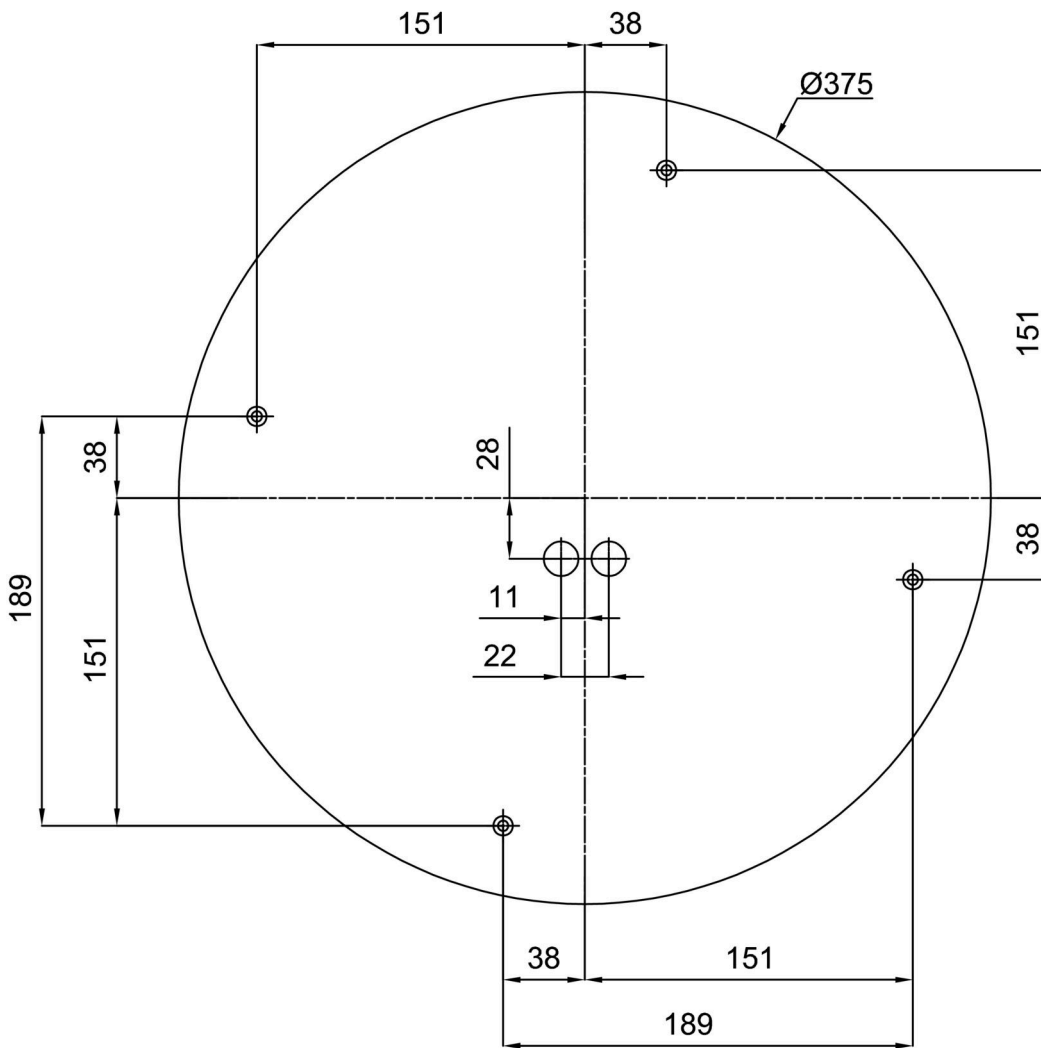

LINA 7

IN-32K88/139*

WWW.OSMONT.CZ

LINA 7

Product code: LIN43070

Type: IN-32K88/139*

Short description of the luminaire: White surface-mounted E27 light ON/OFF with TRIPLEX OPAL glass shade.

Technical

Types of luminaires	Classic on/off
Mounting type	surface mounted
Base material	steel
Shade material	three-layer glass TRIPLEX OPAL
Base color	white Ral9003
Shade color	white
Holding the shade	folding system
Mounting location	ceiling/wall
Width	440 mm
Length	440 mm
Height	125 mm
mounting holes (diameter)	4xØ5mm
Installation wire (diameter)	2xØ16mm
Impact strength	IK01
Operating temperature	from -20°C to +30°C

Eulum data for calculation programs are available at www.osmont.cz.

Logistic

EAN	8591728430702
Weight NTTO	5.7 Kg
Weight BTTO	6.1 Kg
Number of cartons	1 pcs
Package volume	0.026 m ³
Package 1 width	0.455 m
Package 1 length	0.455 m
Package 1 height	0.125 m
Warranty*	60 months

*The warranty for the batteries is valid for 12 months from the date of purchase.

Installation dimensions:

Additional assortment:

Lampshade

Product code	Name	Color	Description	Picture	Drawing
20071	139	white		