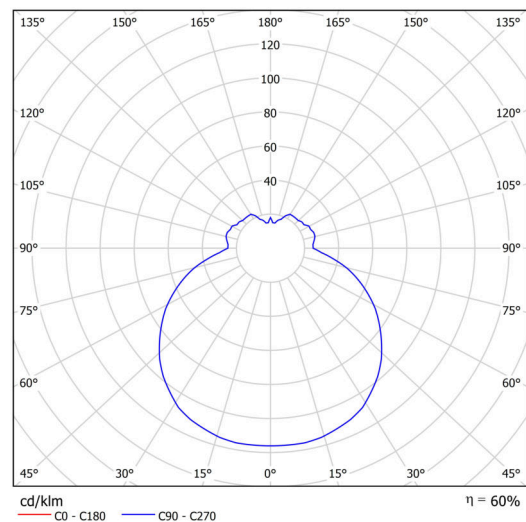

Luminous

Blue light hazard	Risk group 0

Eulum data for calculation programs are available at www.osmont.cz.