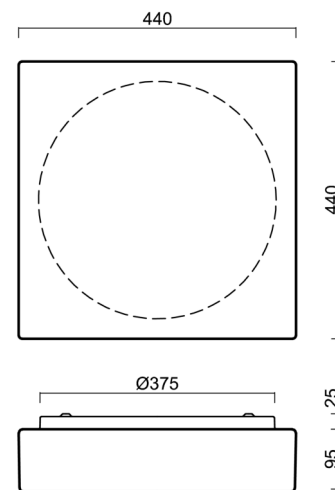

LINA 7

IN-32K88/139*

WWW.OSMONT.CZ

LINA 7

Product code: LIN43070

Type: IN-32K88/139*

Short description of the luminaire: White surface-mounted E27 light ON/OFF with TRIPLEX OPAL glass shade.

Technical

Types of luminaires	Classic on/off
Mounting type	surface mounted
Base material	steel
Shade material	three-layer glass TRIPLEX OPAL
Base color	white Ral9003
Shade color	white
Holding the shade	folding system
Mounting location	ceiling/wall
Width	440 mm
Length	440 mm
Height	125 mm
mounting holes (diameter)	4xØ5mm
Installation wire (diameter)	2xØ16mm
Impact strength	IK01
Operating temperature	from -20°C to +30°C

Eulum data for calculation programs are available at www.osmont.cz.

Logistic

EAN	8591728430702
Weight NTTO	5.7 Kg
Weight BTTO	6.1 Kg
Number of cartons	1 pcs
Package volume	0.026 m ³
Package 1 width	0.455 m
Package 1 length	0.455 m
Package 1 height	0.125 m
Warranty*	60 months

*The warranty for the batteries is valid for 12 months from the date of purchase.

Installation dimensions:

Additional assortment:

Lampshade

Product code	Name	Color	Description	Picture	Drawing
20071	139	white		