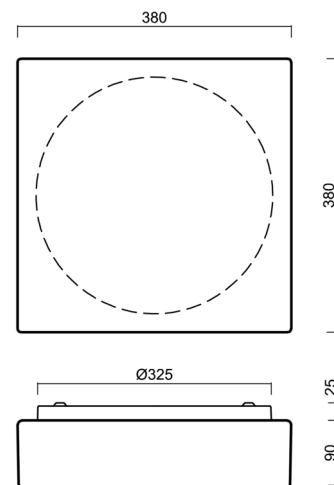

LINA 6

LED-1L15ET700K76/039 BT 27-65K#

WWW.OSMONT.CZ

LINA 6

Product code: LIN71333

Type: LED-1L15ET700K76/039 BT 27-65K#

Short description of the luminaire: White color | surface-mounted LED light | Bluetooth Tunable White system | TRIPLEX OPAL glass shade with matt surface |

Technical

Types of luminaires	Tunable White
Mounting type	surface mounted
Base material	steel
Shade material	three-layer glass TRIPLEX OPAL
Base color	white Ral9003
Shade color	white
Holding the shade	folding system
Mounting location	ceiling/wall
Width	380 mm
Length	380 mm
Height	120 mm
mounting holes (diameter)	4xØ5mm
Installation wire (diameter)	2xØ16mm
Energy Class	D
Impact strength	IK01
Operating temperature	from -20°C to +30°C