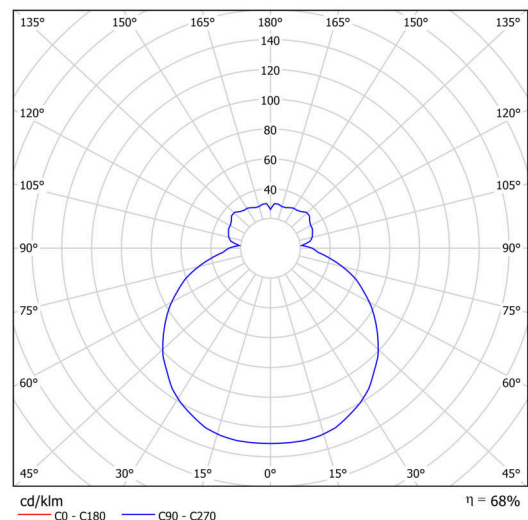

Luminous

Lum. flux of luminaire	2770 lm
Lum. flux of light source	4070 lm
Luminaire efficacy	106 lm/W
Temperature	2700-6500 K
Rated life time LED L80/B10	100000 hours
CRI	Ra80
MacAdam	3
Blue light hazard	Risk group 0

Eulum data for calculation programs are available at www.osmont.cz.