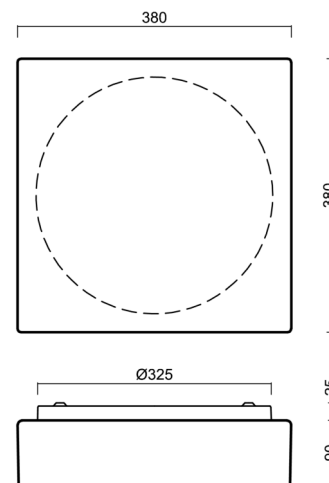

LINA 6

LED-1L15ET700K76/039 DALI 27-65K#

WWW.OSMONT.CZ

LINA 6

Product code: LIN71325

Type: LED-1L15ET700K76/039 DALI 27-65K#

Short description of the luminaire: White surface-mounted LED light Tunable White with TRIPLEX OPAL glass shade

Technical

Types of luminaires	Tunable White
Mounting type	surface mounted
Base material	steel
Shade material	three-layer glass TRIPLEX OPAL
Base color	white Ral9003
Shade color	white
Holding the shade	folding system
Mounting location	ceiling/wall
Width	380 mm
Length	380 mm
Height	120 mm
mounting holes (diameter)	4xØ5mm
Installation wire (diameter)	2xØ16mm
Energy Class	D
Impact strength	IK01
Operating temperature	from -20°C to +30°C

Eulum data for calculation programs are available at www.osmont.cz.

Logistic

EAN	8591728140472
Weight NTTO	4.8 Kg
Weight BTTO	5.2 Kg
Number of cartons	1 pcs
Package volume	0.021 m ³
Package 1 width	0.41 m
Package 1 length	0.39 m
Package 1 height	0.13 m
Warranty*	60 months

*The warranty for the batteries is valid for 12 months from the date of purchase.

Installation dimensions:

Additional assortment:

Lampshade

Product code	Name	Color	Description	Picture	Drawing
20053	039	white		