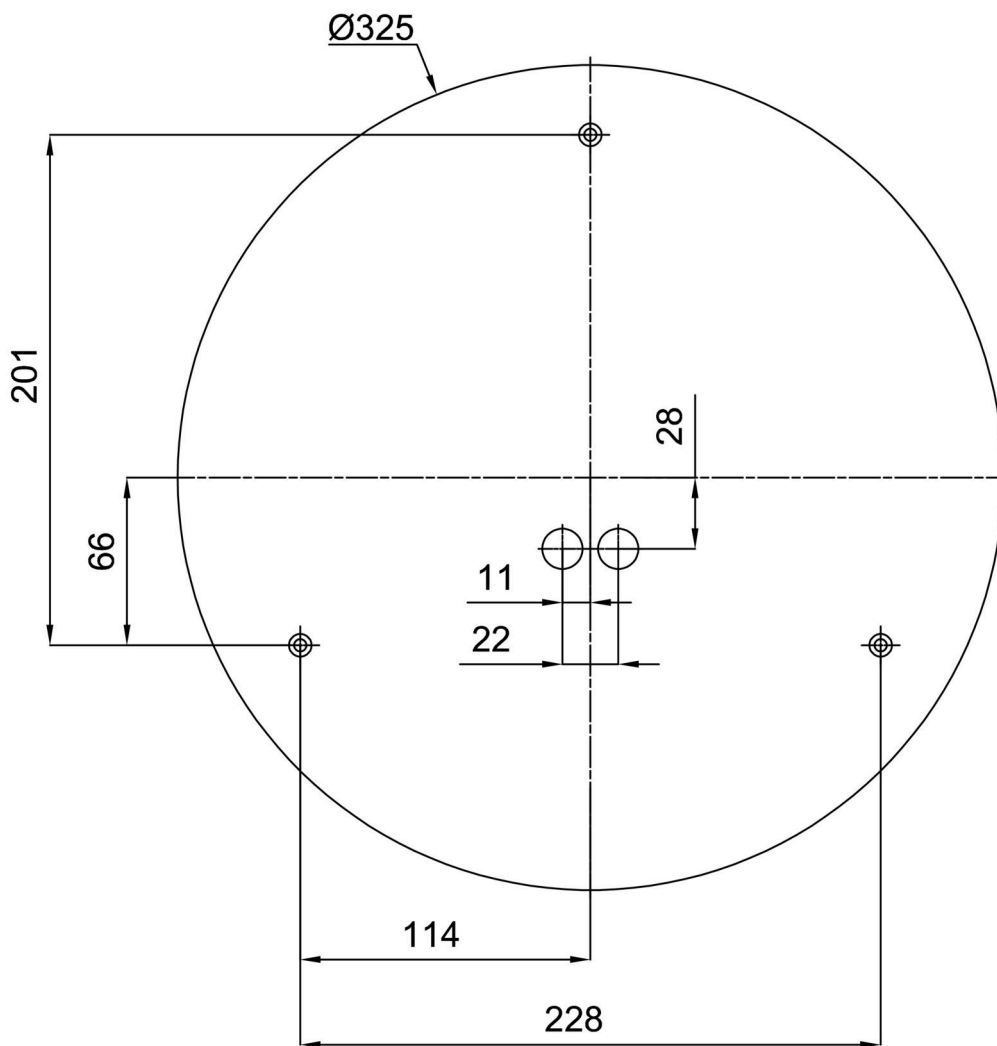

LINA 6

LED-1L15ET700K76/039 DALI 27-65K#

WWW.OSMONT.CZ

LINA 6

Product code: LIN71325

Type: LED-1L15ET700K76/039 DALI 27-65K#

Short description of the luminaire: White surface-mounted LED light Tunable White with TRIPLEX OPAL glass shade

Technical

Types of luminaires	Tunable White
Mounting type	surface mounted
Base material	steel
Shade material	three-layer glass TRIPLEX OPAL
Base color	white Ral9003
Shade color	white
Holding the shade	folding system
Mounting location	ceiling/wall
Width	380 mm
Length	380 mm
Height	120 mm
mounting holes (diameter)	4xØ5mm
Installation wire (diameter)	2xØ16mm
Energy Class	D
Impact strength	IK01
Operating temperature	from -20°C to +30°C

Eulum data for calculation programs are available at www.osmont.cz.

Logistic

EAN	8591728140472
Weight NTTO	4.8 Kg
Weight BTTO	5.2 Kg
Number of cartons	1 pcs
Package volume	0.021 m ³
Package 1 width	0.41 m
Package 1 length	0.39 m
Package 1 height	0.13 m
Warranty*	60 months

*The warranty for the batteries is valid for 12 months from the date of purchase.

Installation dimensions:

Additional assortment:

Lampshade

Product code	Name	Color	Description	Picture	Drawing
20053	039	white		