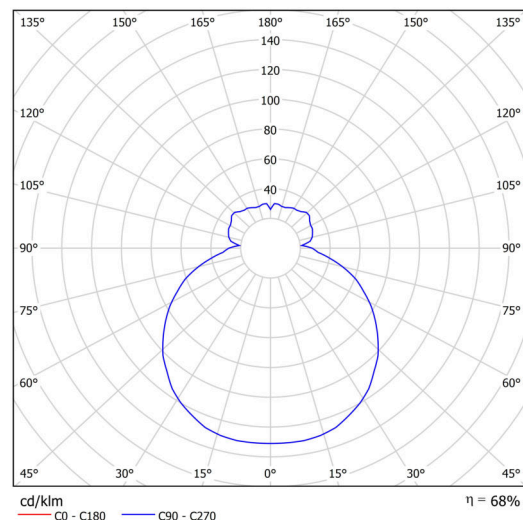

Luminous

Lum. flux of luminaire	2770 lm
Lum. flux of light source	4070 lm
Luminaire efficacy	106 lm/W
Temperature	2700-6500 K
Rated life time LED L80/B10	100000 hours
CRI	Ra80
MacAdam	3
Blue light hazard	Risk group 0

Eulum data for calculation programs are available at www.osmont.cz.