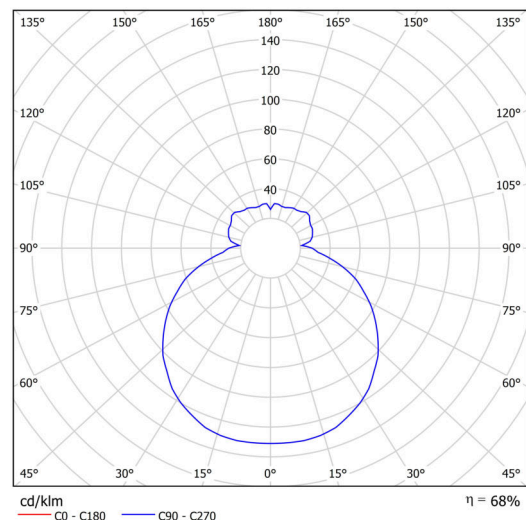

Luminous

Lum. flux of luminaire	2750 lm
Lum. flux of light source	4040 lm
Lum. flux of light source in emergency mode	200 lm
Temperature	3000 K
Rated life time LED L80/B10	100000 hours
CRI	Ra80
MacAdam	3
Blue light hazard	Risk group 0

Eulum data for calculation programs are available at www.osmont.cz.