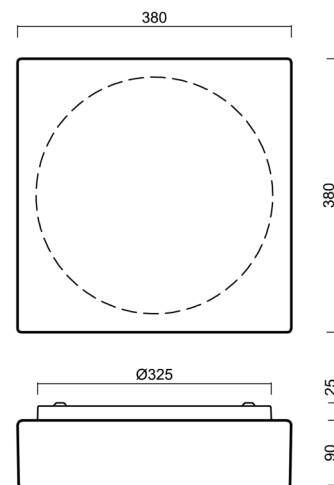

LINA 6

LED-1L15EMP700K76/039 NK3HST HF 3K#

WWW.OSMONT.CZ

LINA 6

Product code: LIN67474

Type: LED-1L15EMP700K76/039 NK3HST HF 3K#

Short description of the luminaire: White colour | ceiling or wall LED light with emergency backup combined (with Self-test) with HF sensor |TRIPLEX OPAL hand blown glass shade|

Technical

| | |
|---------------------------|--------------------------------|
| Types of luminaires | Emergency combined + sensor |
| Mounting type | surface mounted |
| Base material | steel |
| Shade material | three-layer glass TRIPLEX OPAL |
| Base color | white Ral9003 |
| Shade color | white |
| Holding the shade | folding system |
| Mounting location | ceiling/wall |
| Width | 380 mm |
| Length | 380 mm |
| Height | 120 mm |
| mounting holes (diameter) | 4xØ5mm |
| Cable entrance | 2xØ16mm |
| Energy Class | D |
| Impact strength | IK01 |
| Operating temperature | from -20°C to +30°C |

Eulum data for calculation programs are available at www.osmont.cz.

Logistic

| | |
|-------------------|----------------------|
| EAN | 8591728158750 |
| Weight NTTO | 4.8 Kg |
| Weight BTTO | 5.2 Kg |
| Number of cartons | 1 pcs |
| Package volume | 0.021 m ³ |
| Package 1 width | 0.39 m |
| Package 1 length | 0.41 m |
| Package 1 height | 0.13 m |
| Warranty* | 60 months |