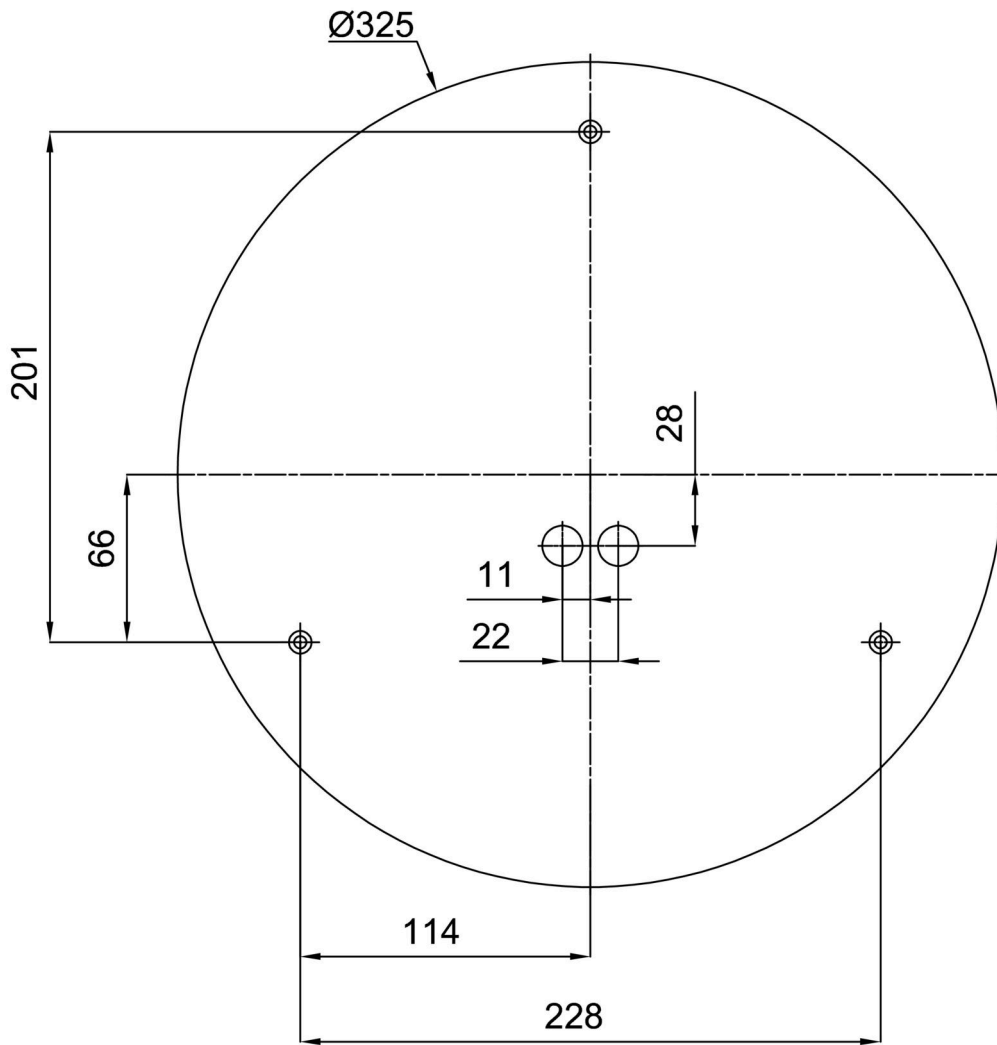

Technical

| | |
|---------------------------|--------------------------------|
| Types of luminaires | Emergency combined + sensor |
| Mounting type | surface mounted |
| Base material | steel |
| Shade material | three-layer glass TRIPLEX OPAL |
| Base color | white Ral9003 |
| Shade color | white |
| Holding the shade | folding system |
| Mounting location | ceiling/wall |
| Width | 380 mm |
| Length | 380 mm |
| Height | 120 mm |
| mounting holes (diameter) | 4xØ5mm |
| Cable entrance | 2xØ16mm |
| Energy Class | D |
| Impact strength | IK01 |
| Operating temperature | from -20°C to +30°C |

Eulum data for calculation programs are available at www.osmont.cz.

Logistic

| | |
|-------------------|----------------------|
| EAN | 8591728158750 |
| Weight NTTO | 4.8 Kg |
| Weight BTTO | 5.2 Kg |
| Number of cartons | 1 pcs |
| Package volume | 0.021 m ³ |
| Package 1 width | 0.39 m |
| Package 1 length | 0.41 m |
| Package 1 height | 0.13 m |
| Warranty* | 60 months |

*The warranty for the batteries is valid for 12 months from the date of purchase.

Installation dimensions:

Additional assortment:

Lampshade

| Product code | Name | Color | Description | Picture | Drawing |
|--------------|------|-------|---------------|--|---------|
| 20053 | 039 | white | příslušenství |  | |