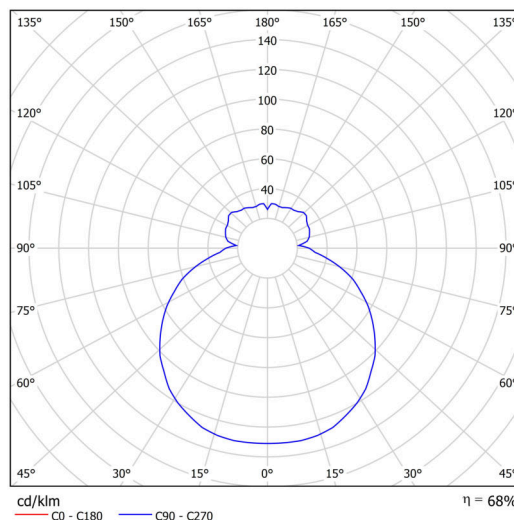

Luminous

Lum. flux of luminaire	2130 lm
Lum. flux of light source	3130 lm
Luminaire efficacy	112 lm/W
Temperature	4000 K
Rated life time LED L80/B10	100000 hours
CRI	Ra80
MacAdam	3
Blue light hazard	Risk group 0