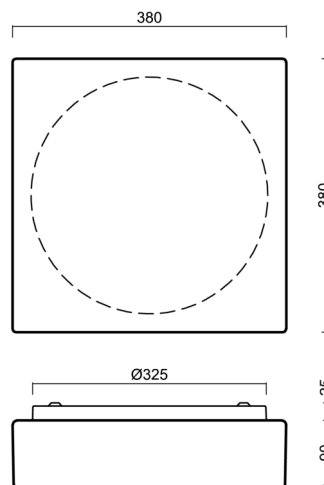

# LINA 6

Product code: LIN59693

Type: LED-1L15E500K76/039 DALI 4K#

Short description of the luminaire: White surface-mounted LED light DALI with TRIPLEX OPAL glass shade.

## Technical

Types of luminaires	Dimmable
Mounting type	surface mounted
Base material	steel
Shade material	three-layer glass TRIPLEX OPAL
Base color	white Ral9003
Shade color	white
Holding the shade	folding system
Mounting location	ceiling/wall
Width	380 mm
Length	380 mm
Height	120 mm
mounting holes (diameter)	4xØ5mm
Installation wire (diameter)	2xØ16mm
Energy Class	D
Impact strength	IK01
Operating temperature	from -20°C to +30°C

## Lampshade

Product code	Name	Color	Description	Picture	Drawing
20053	039	white		 A 3D perspective rendering of a white, rectangular lampshade with a slightly flared top edge and a flat bottom. The object is shown in a light gray shadow on a white background.	