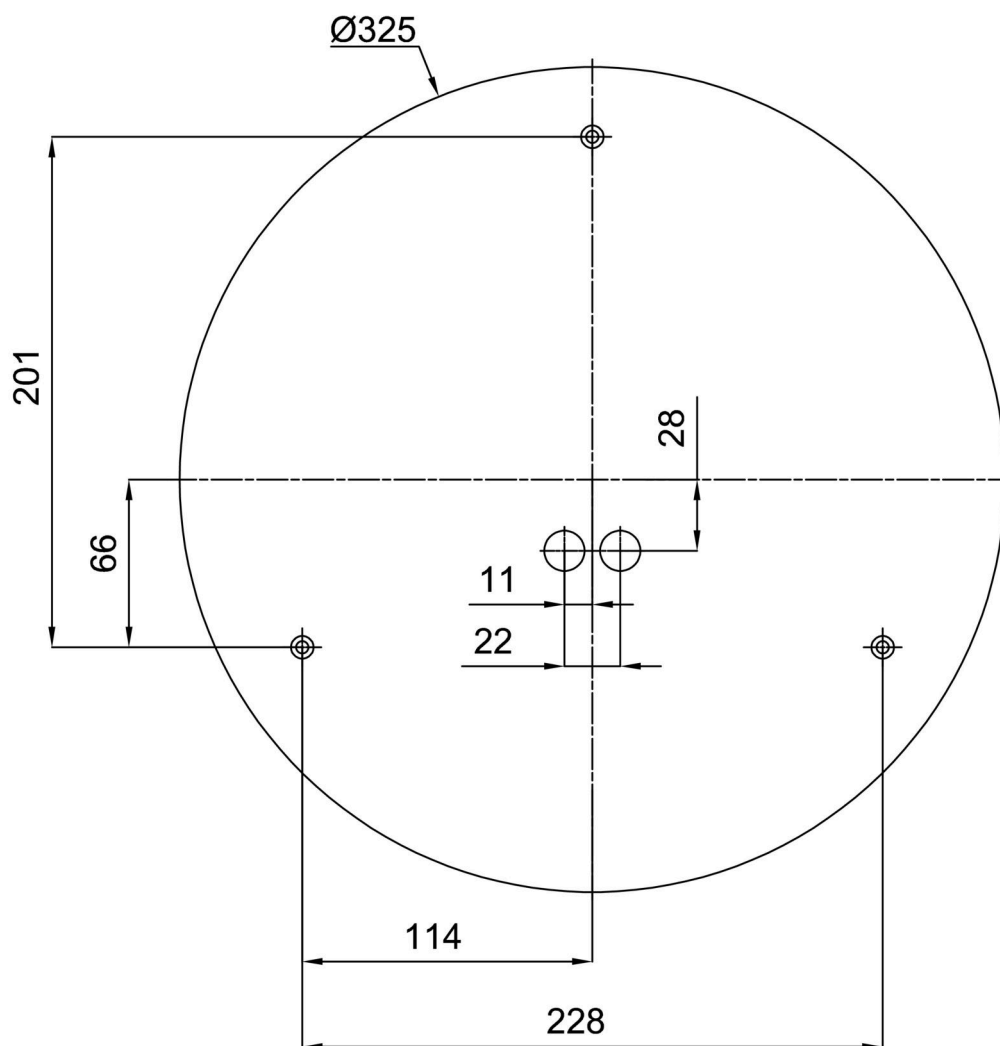

Logistic

EAN	8591728139889
Weight NTTO	4.8 Kg
Weight BTTO	5.2 Kg
Number of cartons	1 pcs
Package volume	0.021 m³
Package 1 width	0.41 m
Package 1 length	0.39 m
Package 1 height	0.13 m
Warranty*	60 months

*The warranty for the batteries is valid for 12 months from the date of purchase.

Installation dimensions: