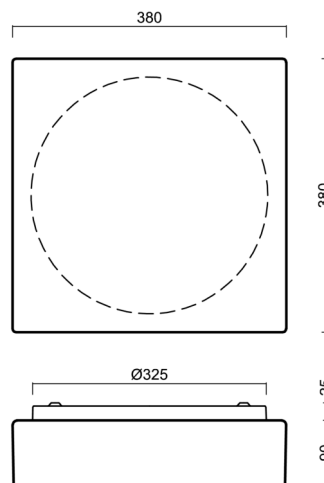

# LINA 6

Product code: LIN59202

Type: LED-1L15EMP700K76/039/NK1W 3K#

Short description of the luminaire: White surface-mounted LED light with emergency unit combined with TRIPLEX OPAL glass shade.

## Technical

Types of luminaires	Emergency combined
Mounting type	surface mounted
Base material	steel
Shade material	three-layer glass TRIPLEX OPAL
Base color	white Ral9003
Shade color	white
Holding the shade	folding system
Mounting location	ceiling/wall
Width	380 mm
Length	380 mm
Height	120 mm
mounting holes (diameter)	4xØ5mm
Installation wire (diameter)	2xØ16mm
Energy Class	D
Impact strength	IK01
Operating temperature	from 0°C to +30°C

## Installation dimensions: