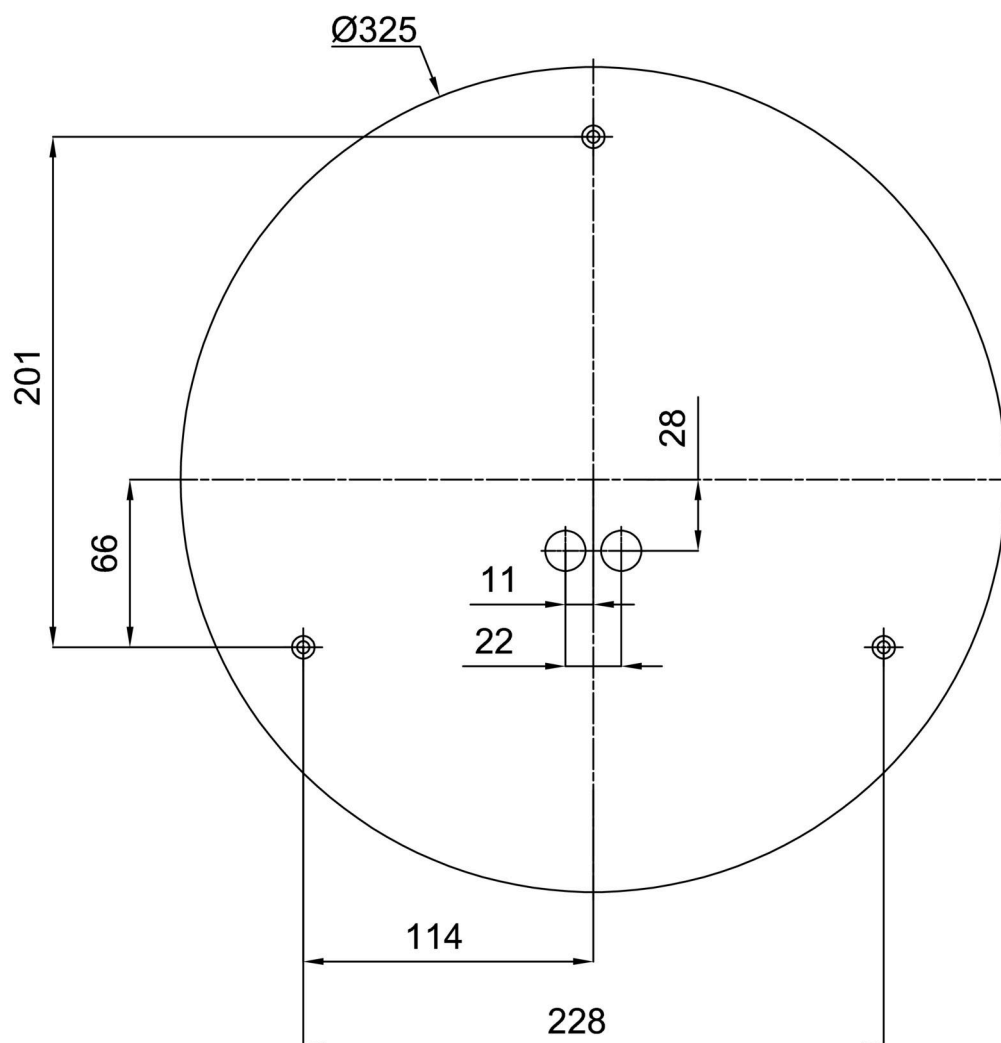

## Technical

Types of luminaires	Emergency combined
Mounting type	surface mounted
Base material	steel
Shade material	three-layer glass TRIPLEX OPAL
Base color	white Ral9003
Shade color	white
Holding the shade	folding system
Mounting location	ceiling/wall
Width	380 mm
Length	380 mm
Height	120 mm
mounting holes (diameter)	4xØ5mm
Installation wire (diameter)	2xØ16mm
Energy Class	D
Impact strength	IK01
Operating temperature	from 0°C to +30°C

## Installation dimensions: