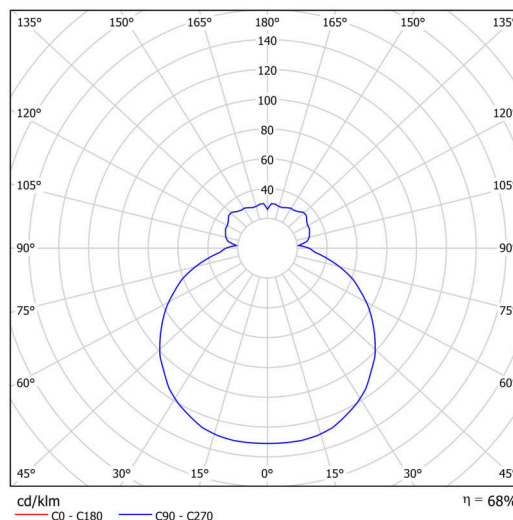

Luminous

Lum. flux of luminaire	2750 lm
Lum. flux of light source	4040 lm
Lum. flux of light source in emergency mode	150 lm
Luminaire efficacy	101 lm/W
Temperature	3000 K
Rated life time LED L80/B10	100000 hours
CRI	Ra80
MacAdam	3
Blue light hazard	Risk group 0