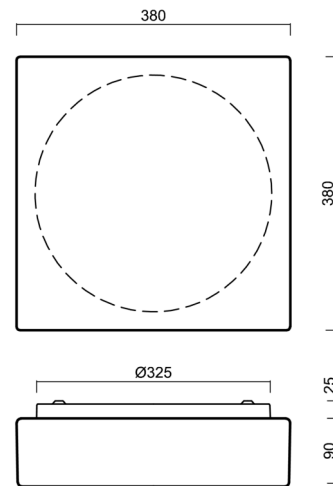

LINA 6

LED-1L15E500K76/039/NK1W 3K#

WWW.OSMONT.CZ

LINA 6

Product code: LIN59200

Type: LED-1L15E500K76/039/NK1W 3K#

Short description of the luminaire: White surface-mounted LED light with emergency unit combined with TRIPLEX OPAL glass shade.

Technical

Types of luminaires	Emergency combined
Mounting type	surface mounted
Base material	steel
Shade material	three-layer glass TRIPLEX OPAL
Base color	white Ral9003
Shade color	white
Holding the shade	folding system
Mounting location	ceiling/wall
Width	380 mm
Length	380 mm
Height	120 mm
mounting holes (diameter)	4xØ5mm
Installation wire (diameter)	2xØ16mm
Energy Class	D
Impact strength	IK01
Operating temperature	from 0°C to +30°C