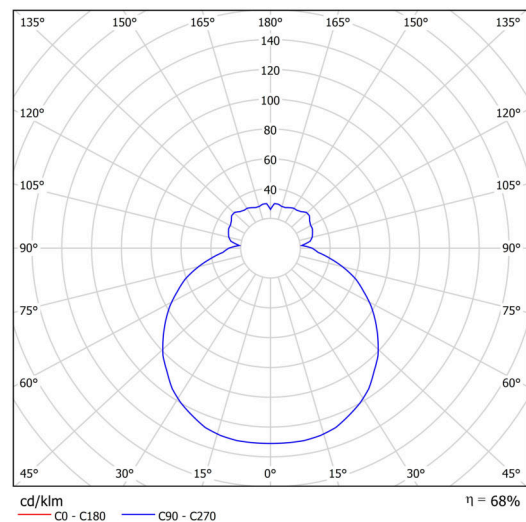

Luminous

Lum. flux of luminaire	2040 lm
Lum. flux of light source	3000 lm
Lum. flux of light source in emergency mode	150 lm
Luminaire efficacy	107 lm/W
Temperature	3000 K
Rated life time LED L80/B10	100000 hours
CRI	Ra80
MacAdam	3
Blue light hazard	Risk group 0