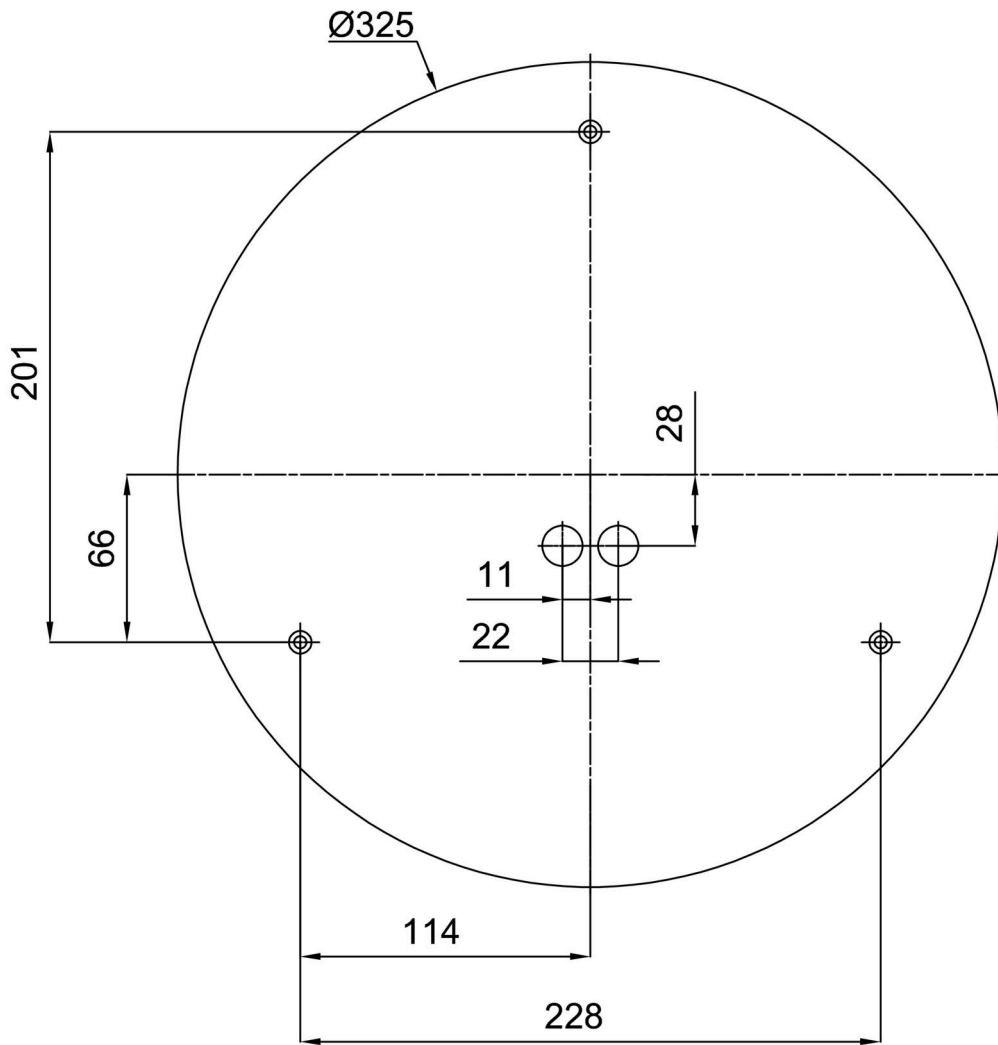

LINA 6

IN-22K76/039*

WWW.OSMONT.CZ

LINA 6

Product code: LIN42310

Type: IN-22K76/039*

Short description of the luminaire: White surface-mounted E27 light ON/OFF with TRIPLEX OPAL glass shade.

Technical

Types of luminaires	Classic on/off
Mounting type	surface mounted
Base material	steel
Shade material	three-layer glass TRIPLEX OPAL
Base color	white Ral9003
Shade color	white
Holding the shade	folding system
Mounting location	ceiling/wall
Width	380 mm
Length	380 mm
Height	120 mm
mounting holes (diameter)	4xØ5mm
Installation wire (diameter)	2xØ16mm
Impact strength	IK01
Operating temperature	from -20°C to +30°C

Electric

Power consumption	2x25 W
Ingress Protection	IP43
Socket	E27
terminal block	snap terminal block

Luminous

Blue light hazard	Risk group 0
-------------------	--------------

Eulum data for calculation programs are available at www.osmont.cz.

*The warranty for the batteries is valid for 12 months from the date of purchase.

Installation dimensions:

Additional assortment:

Lampshade

Product code	Name	Color	Description	Picture	Drawing
20053	039	white		