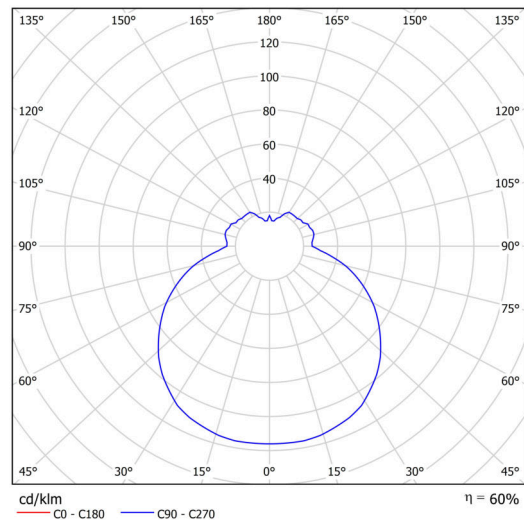

Luminous

Blue light hazard	Risk group 0

Eulum data for calculation programs are available at www.osmont.cz.