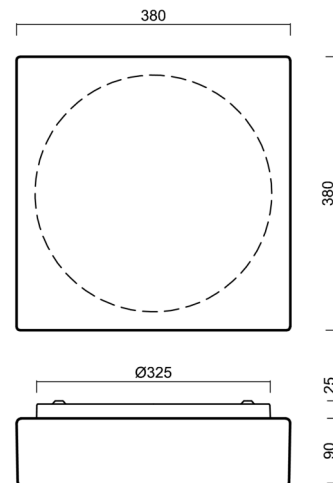

LINA 6

IN-22K76/039*

WWW.OSMONT.CZ

LINA 6

Product code: LIN42310

Type: IN-22K76/039*

Short description of the luminaire: White surface-mounted E27 light ON/OFF with TRIPLEX OPAL glass shade.

Technical

Types of luminaires	Classic on/off
Mounting type	surface mounted
Base material	steel
Shade material	three-layer glass TRIPLEX OPAL
Base color	white Ral9003
Shade color	white
Holding the shade	folding system
Mounting location	ceiling/wall
Width	380 mm
Length	380 mm
Height	120 mm
mounting holes (diameter)	4xØ5mm
Installation wire (diameter)	2xØ16mm
Impact strength	IK01
Operating temperature	from -20°C to +30°C

*The warranty for the batteries is valid for 12 months from the date of purchase.

Installation dimensions:

Additional assortment:

Lampshade

Product code	Name	Color	Description	Picture	Drawing
20053	039	white		