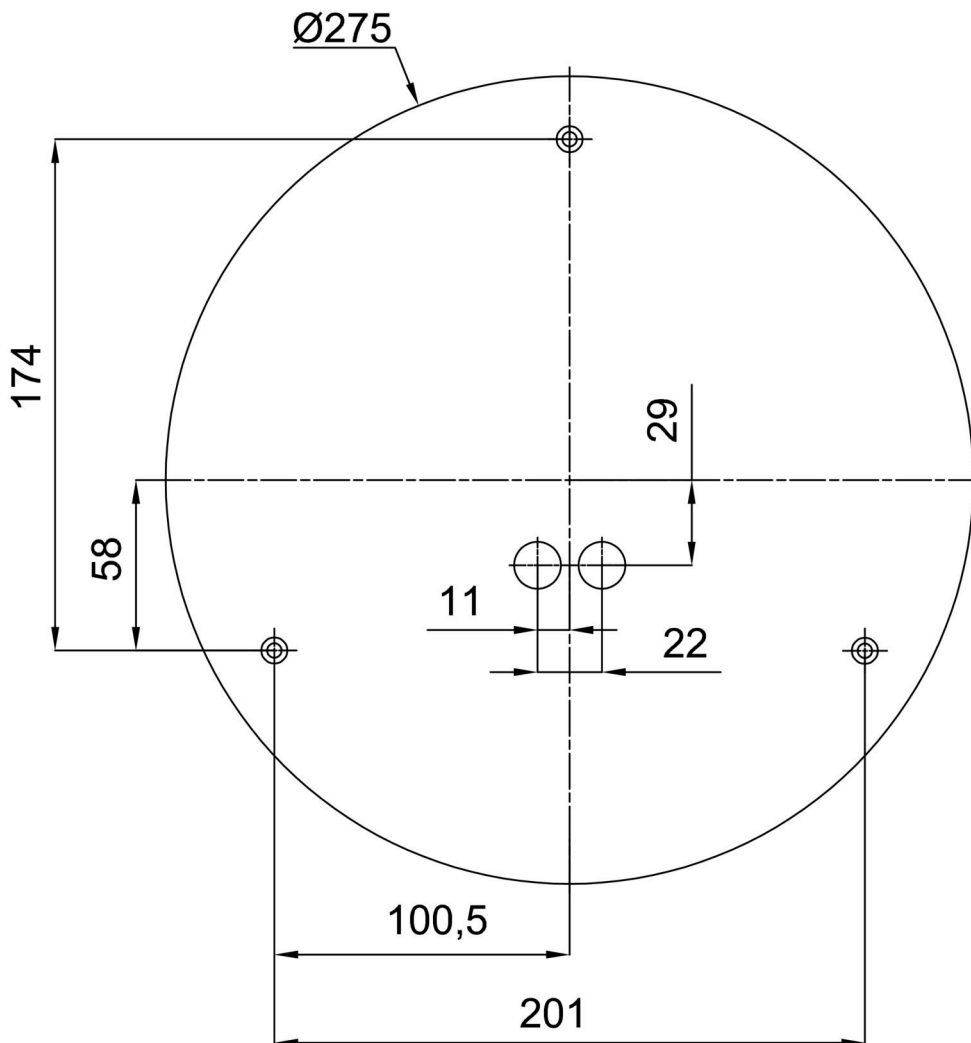

Logistic

EAN	8591728158712
Weight NTTO	3.7 Kg
Weight BTTO	4 Kg
Number of cartons	1 pcs
Package volume	0.017 m³
Package 1 width	0.355 m
Package 1 length	0.375 m
Package 1 height	0.13 m
Warranty*	60 months

*The warranty for the batteries is valid for 12 months from the date of purchase.

Installation dimensions: