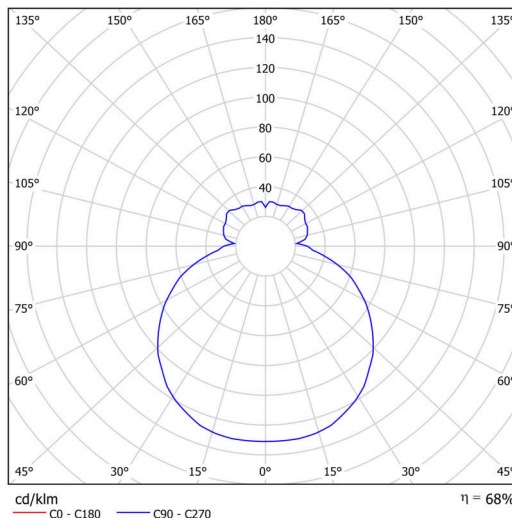

Luminous

Lum. flux of luminaire	1830 lm
Lum. flux of light source	2690 lm
Lum. flux of light source in emergency mode	200 lm
Temperature	3000 K
Rated life time LED L80/B10	100000 hours
CRI	Ra80
MacAdam	3
Blue light hazard	Risk group 0

Eulum data for calculation programs are available at www.osmont.cz.