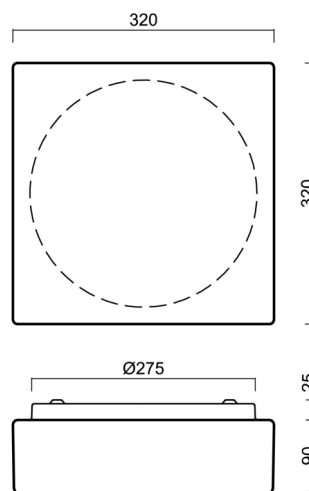

LINA 3

LED-1L14EMP700K64/037 NK3HST HF 3K#

WWW.OSMONT.CZ

LINA 3

Product code: LIN67470

Type: LED-1L14EMP700K64/037 NK3HST HF 3K#

Short description of the luminaire: White colour | ceiling or wall LED light with emergency backup combined (with Self-test) with HF sensor |TRIPLEX OPAL hand blown glass shade|

Technical

Types of luminaires	Emergency combined + sensor
Mounting type	surface mounted
Base material	steel
Shade material	three-layer glass TRIPLEX OPAL
Base color	white Ral9003
Shade color	white
Holding the shade	folding system
Mounting location	ceiling/wall
Width	320 mm
Length	320 mm
Height	115 mm
mounting holes (diameter)	4xØ5mm
Cable entrance	2xØ16mm
Energy Class	D
Impact strength	IK01
Operating temperature	from -20°C to +30°C

Eulum data for calculation programs are available at www.osmont.cz.

Logistic

EAN	8591728158712
Weight NTTO	3.7 Kg
Weight BTTO	4 Kg
Number of cartons	1 pcs
Package volume	0.017 m ³
Package 1 width	0.355 m
Package 1 length	0.375 m
Package 1 height	0.13 m
Warranty*	60 months