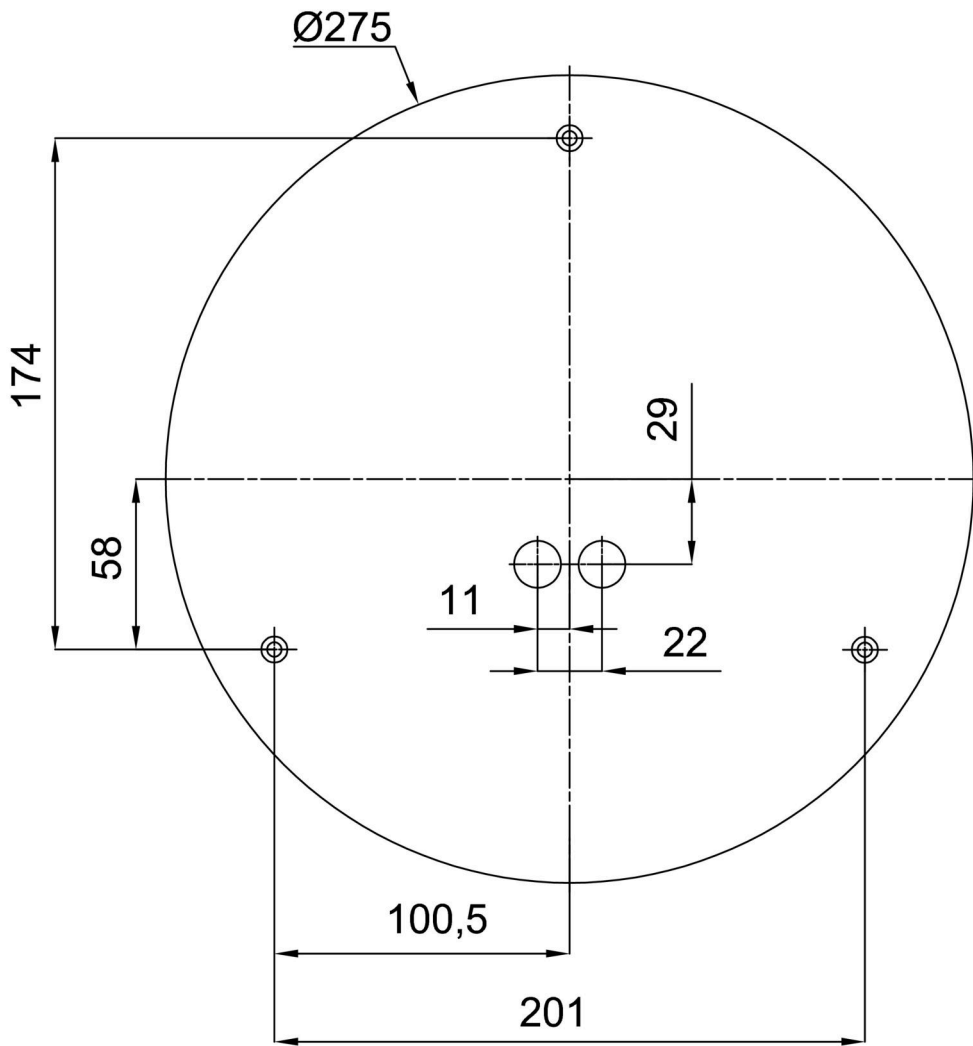

## Technical

Types of luminaires	Emergency combined + sensor
Mounting type	surface mounted
Base material	steel
Shade material	three-layer glass TRIPLEX OPAL
Base color	white Ral9003
Shade color	white
Holding the shade	folding system
Mounting location	ceiling/wall
Width	320 mm
Length	320 mm
Height	115 mm
mounting holes (diameter)	4xØ5mm
Installation wire (diameter)	2xØ16mm
Energy Class	D
Impact strength	IK01
Operating temperature	from -20°C to +30°C

### Installation dimensions: