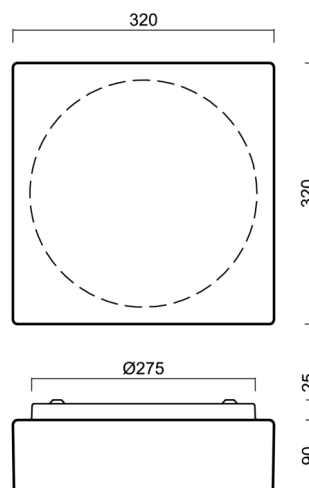

# LINA 3

Product code: LIN59690

Type: LED-1L14EMP700K64/037/NK1W HF 4K#

Short description of the luminaire: White surface-mounted LED light with emergency unit combined with sensor with TRIPLEX OPAL glass shade.

## Technical

Types of luminaires	Emergency combined + sensor
Mounting type	surface mounted
Base material	steel
Shade material	three-layer glass TRIPLEX OPAL
Base color	white Ral9003
Shade color	white
Holding the shade	folding system
Mounting location	ceiling/wall
Width	320 mm
Length	320 mm
Height	115 mm
mounting holes (diameter)	4xØ5mm
Installation wire (diameter)	2xØ16mm
Energy Class	D
Impact strength	IK01
Operating temperature	from -20°C to +30°C

### Installation dimensions: