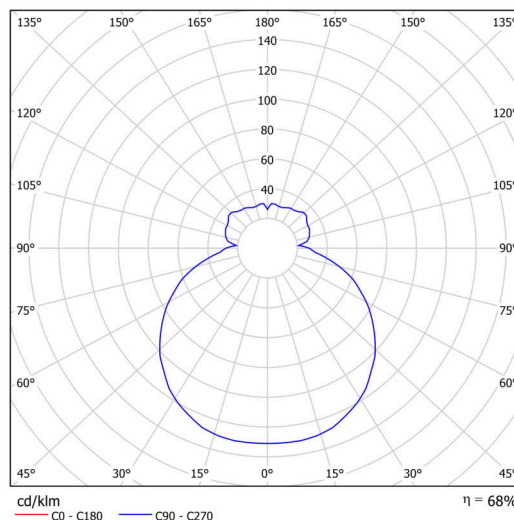

Luminous

Lum. flux of luminaire	1910 lm
Lum. flux of light source	2810 lm
Lum. flux of light source in emergency mode	150 lm
Luminaire efficacy	106 lm/W
Temperature	4000 K
Rated life time LED L80/B10	100000 hours
CRI	Ra80
MacAdam	3