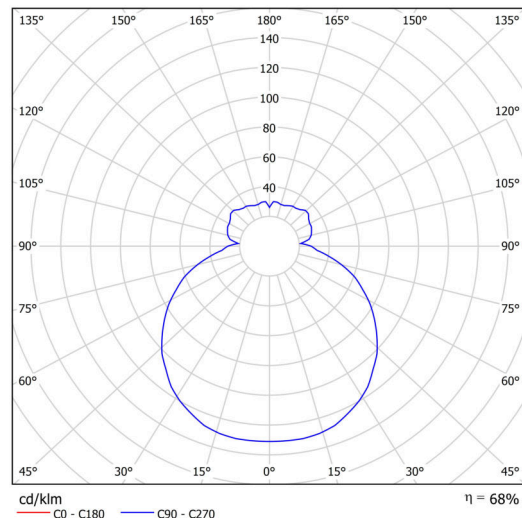

Luminous

Lum. flux of luminaire	1410 lm
Lum. flux of light source	2080 lm
Luminaire efficacy	108 lm/W
Temperature	4000 K
Rated life time LED L80/B10	100000 hours
CRI	Ra80
MacAdam	3
Blue light hazard	Risk group 0