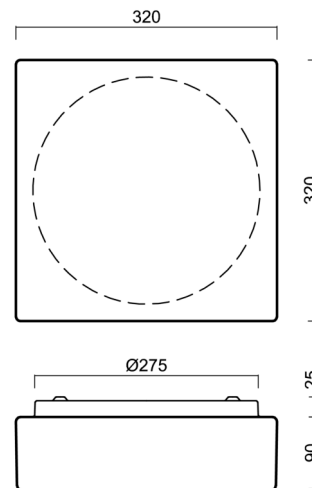

# LINA 3

Product code: LIN59681

Type: LED-1L14E500K64/037 DALI 4K#

Short description of the luminaire: White surface-mounted LED light DALI with TRIPLEX OPAL glass shade.

## Technical

Types of luminaires	Dimmable
Mounting type	surface mounted
Base material	steel
Shade material	three-layer glass TRIPLEX OPAL
Base color	white Ral9003
Shade color	white
Holding the shade	folding system
Mounting location	ceiling/wall
Width	320 mm
Length	320 mm
Height	115 mm
mounting holes (diameter)	4xØ5mm
Installation wire (diameter)	2xØ16mm
Energy Class	D
Impact strength	IK01
Operating temperature	from -20°C to +30°C