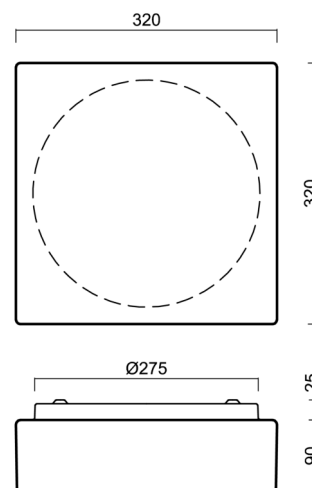

LINA 3

LED-1L14E500K64/037/NK1W 3K#

WWW.OSMONT.CZ

LINA 3

Product code: LIN59187

Type: LED-1L14E500K64/037/NK1W 3K#

Short description of the luminaire: White surface-mounted LED light with emergency unit combined with TRIPLEX OPAL glass shade.

Technical

Types of luminaires	Emergency combined
Mounting type	surface mounted
Base material	steel
Shade material	three-layer glass TRIPLEX OPAL
Base color	white Ral9003
Shade color	white
Holding the shade	folding system
Mounting location	ceiling/wall
Width	320 mm
Length	320 mm
Height	115 mm
mounting holes (diameter)	4xØ5mm
Installation wire (diameter)	2xØ16mm
Energy Class	D
Impact strength	IK01
Operating temperature	from 0°C to +30°C