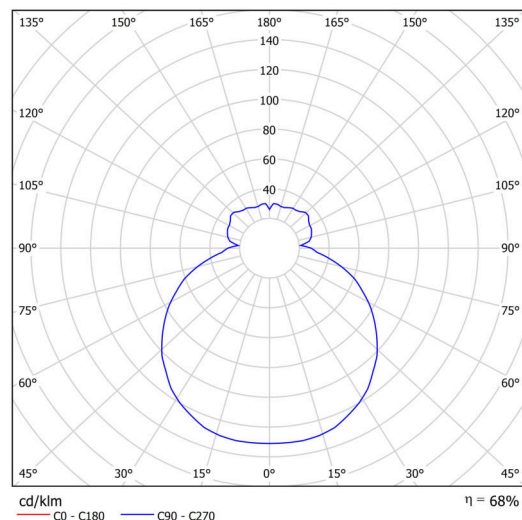

Luminous

Lum. flux of luminaire	1360 lm
Lum. flux of light source	2000 lm
Lum. flux of light source in emergency mode	150 lm
Luminaire efficacy	104 lm/W
Temperature	3000 K
Rated life time LED L80/B10	100000 hours
CRI	Ra80
MacAdam	3
Blue light hazard	Risk group 0