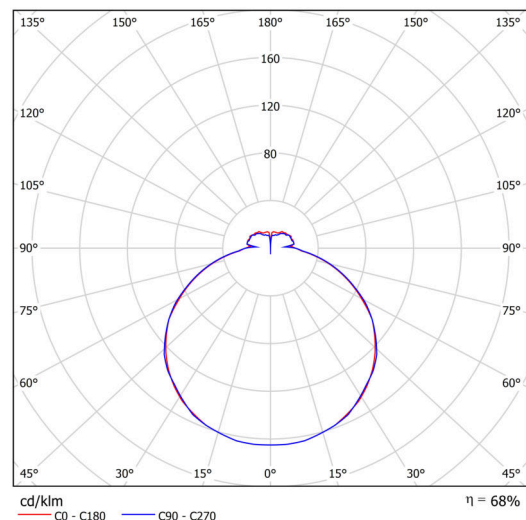

Luminous

Lum. flux of luminaire	2660 lm
Lum. flux of light source	3910 lm
Lum. flux of light source in emergency mode	200 lm
Temperature	4000 K
Rated life time LED L80/B10	100000 hours
CRI	Ra80
MacAdam	3
Blue light hazard	Risk group 0

Eulum data for calculation programs are available at www.osmont.cz.