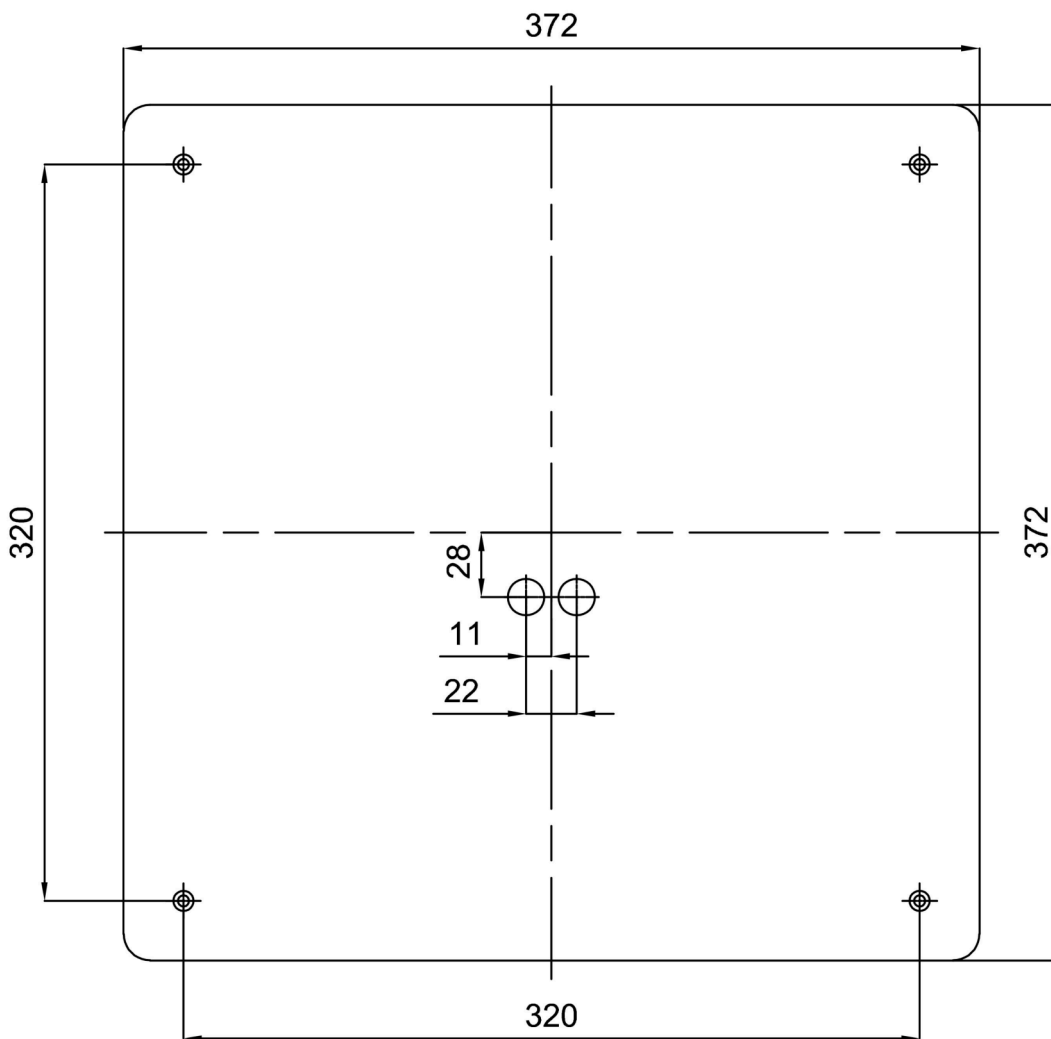

Technical

Types of luminaires	Emergency combined SELFTEST
Mounting type	surface mounted
Base material	steel
Shade material	three-layer glass TRIPLEX OPAL
Base color	white Ra9003
Shade color	white
Holding the shade	folding system
Mounting location	ceiling/wall
Width	420 mm
Length	420 mm
Height	70 mm
mounting holes (diameter)	4xØ5mm
Cable entrance	2xØ16mm
Energy Class	D
Impact strength	IK01
Operating temperature	from -20°C to +30°C

Eulum data for calculation programs are available at www.osmont.cz.

TECHNICAL SHEET

Logistic

EAN	8591728158644
Weight NTTO	5.3 Kg
Weight BTTO	5.6 Kg
Number of cartons	1 pcs
Package volume	0.018 m ³
Package 1 width	0.44 m
Package 1 length	0.46 m
Package 1 height	0.09 m
Warranty*	60 months

*The warranty for the batteries is valid for 12 months from the date of purchase.

Installation dimensions:

Additional assortment:

Lampshade

Product code	Name	Color	Description	Picture	Drawing
20113	233	white	příslušenství		