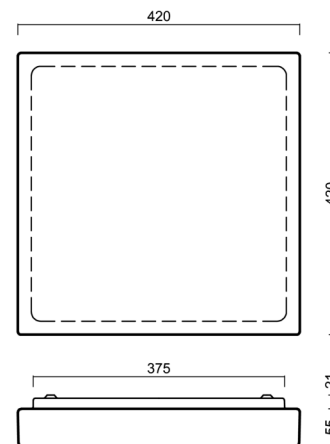

LIBRA 2

LED-1L33E500NU3/233 NK3HST 4K#

WWW.OSMONT.CZ

LIBRA 2

Product code: LIB59633

Type: LED-1L33E500NU3/233 NK3HST 4K#

Short description of the luminaire: White colour | ceiling or wall LED light with emergency backup combined (with Self-test) | TRIPLEX OPAL hand blown glass shade|

Technical

Types of luminaires	Emergency combined SELFTEST
Mounting type	surface mounted
Base material	steel
Shade material	three-layer glass TRIPLEX OPAL
Base color	white Ra9003
Shade color	white
Holding the shade	folding system
Mounting location	ceiling/wall
Width	420 mm
Length	420 mm
Height	70 mm
mounting holes (diameter)	4xØ5mm
Cable entrance	2xØ16mm
Energy Class	D
Impact strength	IK01
Operating temperature	from -20°C to +30°C

Eulum data for calculation programs are available at www.osmont.cz.

TECHNICAL SHEET

Logistic

EAN	8591728158644
Weight NTTO	5.3 Kg
Weight BTTO	5.6 Kg
Number of cartons	1 pcs
Package volume	0.018 m ³
Package 1 width	0.44 m
Package 1 length	0.46 m
Package 1 height	0.09 m
Warranty*	60 months