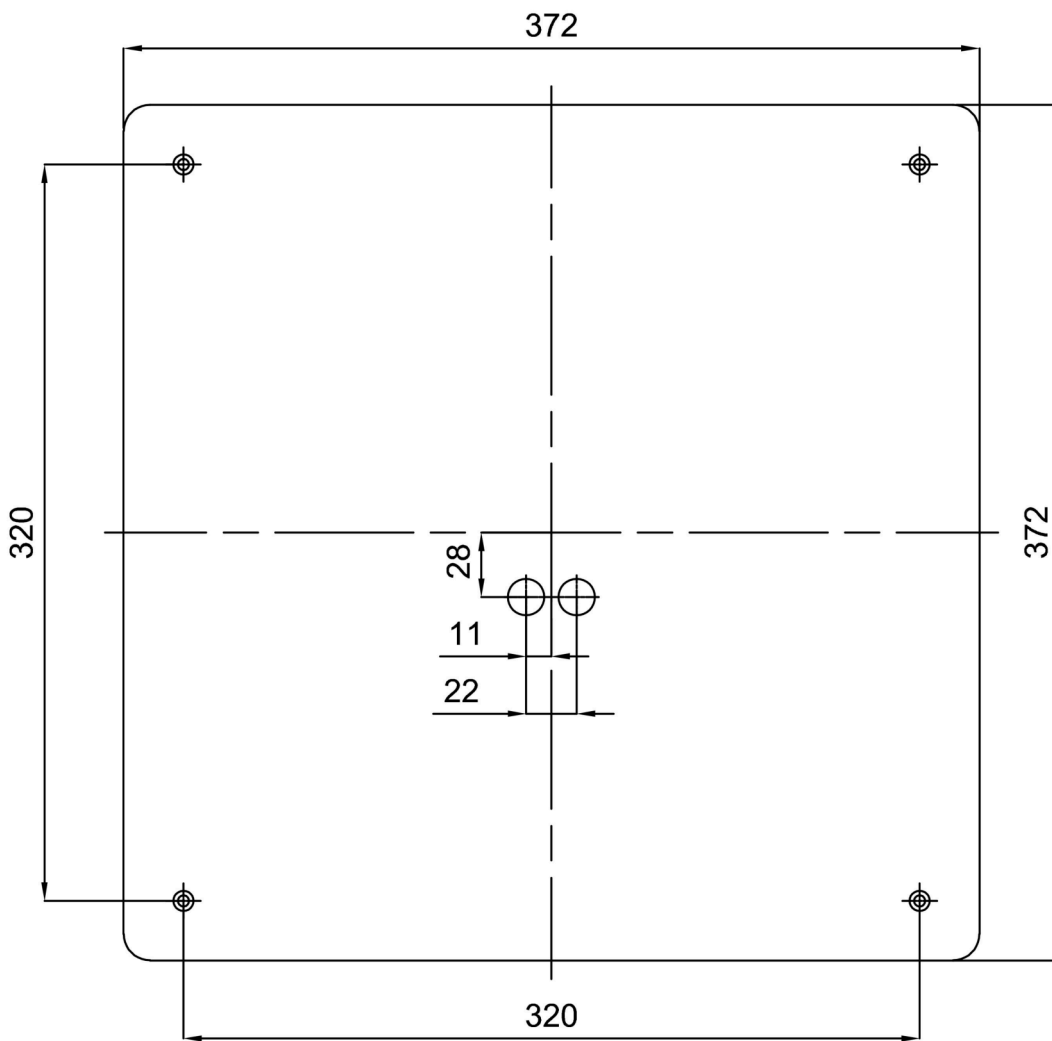

Logistic

EAN	8591728139216
Weight NTTO	4.9 Kg
Weight BTTO	5.2 Kg
Number of cartons	1 pcs
Package volume	0.018 m³
Package 1 width	0.46 m
Package 1 length	0.44 m
Package 1 height	0.09 m
Warranty*	60 months

*The warranty for the batteries is valid for 12 months from the date of purchase.

Installation dimensions: