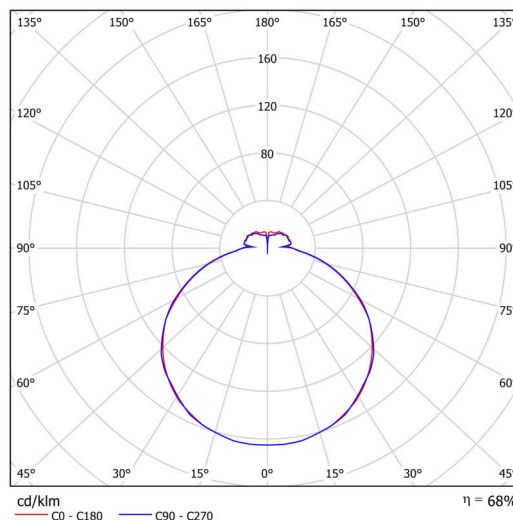

Luminous

Lum. flux of luminaire	3580 lm
Lum. flux of light source	5270 lm
Luminaire efficacy	105 lm/W
Temperature	4000 K
Rated life time LED L80/B10	100000 hours
CRI	Ra80
MacAdam	3
Blue light hazard	Risk group 0