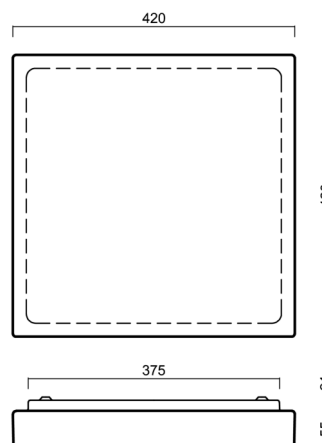

Technical

Types of luminaires	Dimmable
Mounting type	surface mounted
Base material	steel
Shade material	three-layer glass TRIPLEX OPAL
Base color	white Ral9003
Shade color	white
Holding the shade	folding system
Mounting location	ceiling/wall
Width	420 mm
Length	420 mm
Height	70 mm
mounting holes (diameter)	4xØ5mm
Installation wire (diameter)	2xØ16mm
Energy Class	D
Impact strength	IK01
Operating temperature	from -20°C to +30°C

Eulum data for calculation programs are available at www.osmont.cz.

Logistic

EAN	8591728139216
Weight NTTO	4.9 Kg
Weight BTTO	5.2 Kg
Number of cartons	1 pcs
Package volume	0.018 m ³
Package 1 width	0.46 m
Package 1 length	0.44 m
Package 1 height	0.09 m
Warranty*	60 months