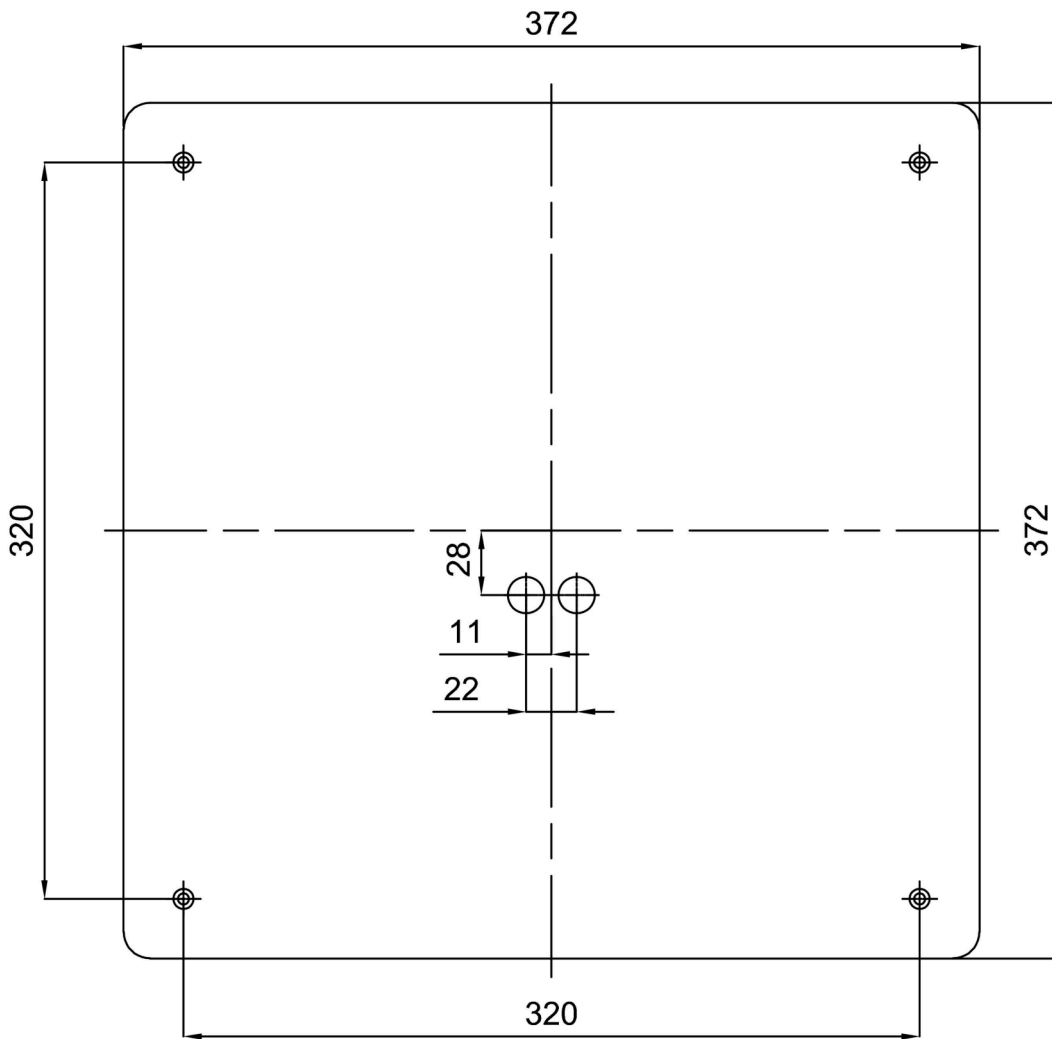

Logistic

EAN	8591728139186
Weight NTTO	5.1 Kg
Weight BTTO	5.4 Kg
Number of cartons	1 pcs
Package volume	0.018 m³
Package 1 width	0.46 m
Package 1 length	0.44 m
Package 1 height	0.09 m
Warranty*	60 months

*The warranty for the batteries is valid for 12 months from the date of purchase.

Installation dimensions: