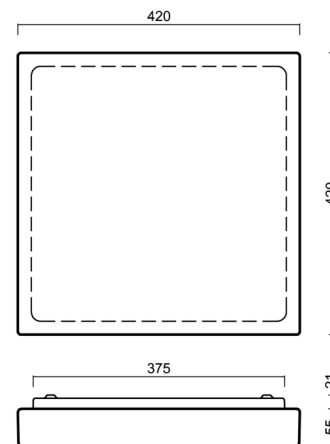

# LIBRA 2

Product code: LIB59621

Type: LED-1L33E500NU3/233 HF CORR 4K#

Short description of the luminaire: White surface-mounted LED light with CORRIDOR function with TRIPLEX OPAL glass shade.

## Technical

Types of luminaires	Corridor
Mounting type	surface mounted
Base material	steel
Shade material	three-layer glass TRIPLEX OPAL
Base color	white Ral9003
Shade color	white
Holding the shade	folding system
Mounting location	ceiling/wall
Width	420 mm
Length	420 mm
Height	70 mm
mounting holes (diameter)	4xØ5mm
Installation wire (diameter)	2xØ16mm
Energy Class	D
Impact strength	IK01
Operating temperature	from -20°C to +30°C