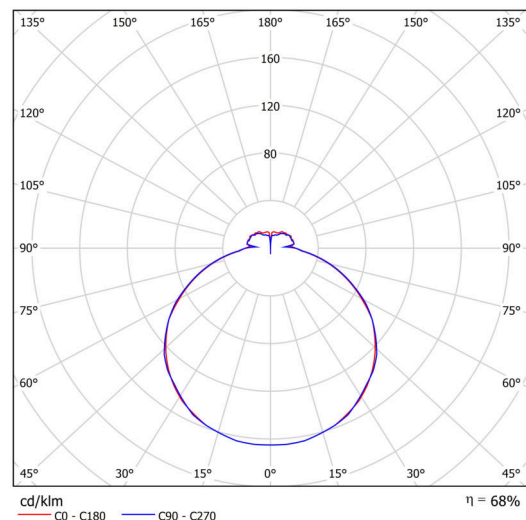

Luminous

Lum. flux of luminaire	2660 lm
Lum. flux of light source	3910 lm
Luminaire efficacy	110 lm/W
Temperature	4000 K
Rated life time LED L80/B10	100000 hours
CRI	Ra80
MacAdam	3
Blue light hazard	Risk group 0