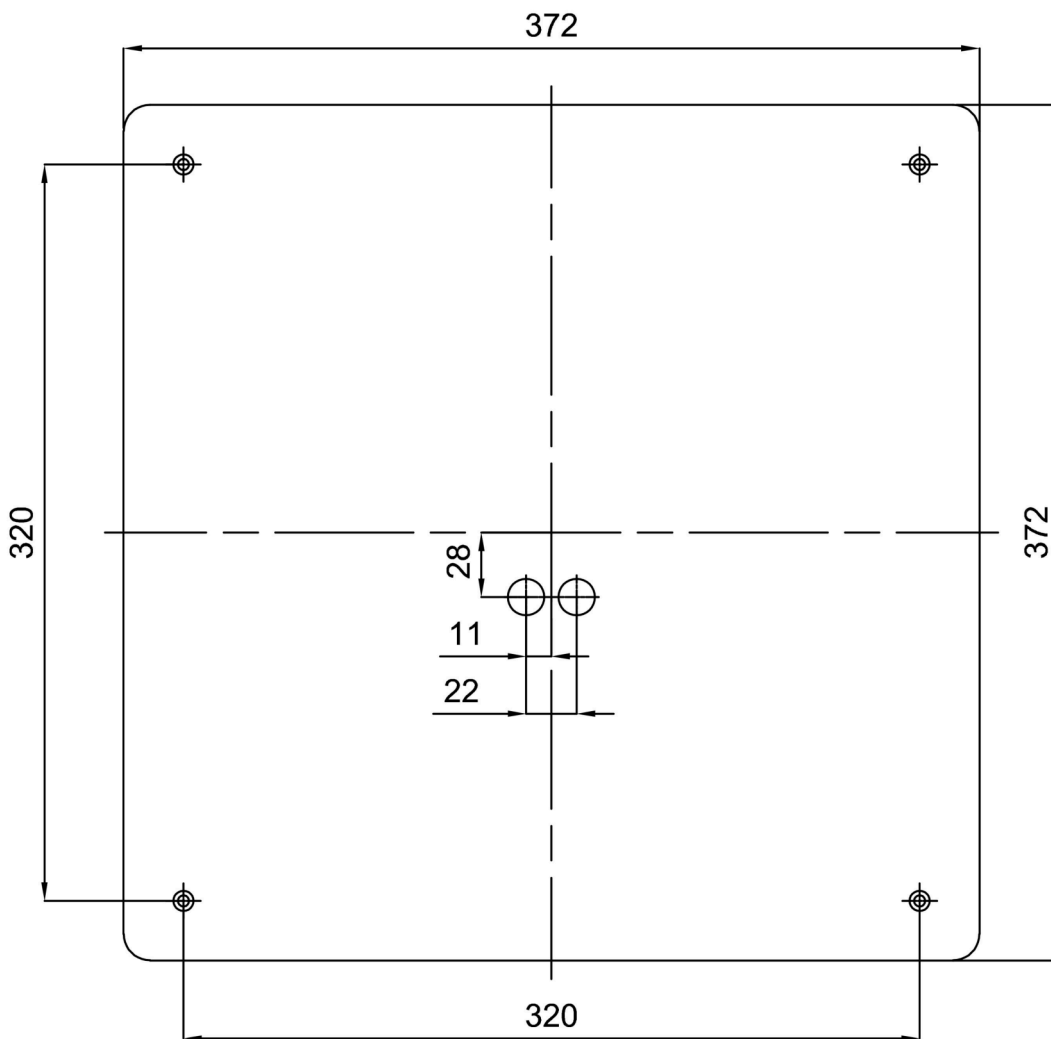

Technical

Types of luminaires	Dimmable
Mounting type	surface mounted
Base material	steel
Shade material	three-layer glass TRIPLEX OPAL
Base color	white Ral9003
Shade color	white
Holding the shade	folding system
Mounting location	ceiling/wall
Width	420 mm
Length	420 mm
Height	70 mm
mounting holes (diameter)	4xØ5mm
Installation wire (diameter)	2xØ16mm
Energy Class	D
Impact strength	IK01
Operating temperature	from -20°C to +30°C

Eulum data for calculation programs are available at www.osmont.cz.

TECHNICAL SHEET

Logistic

EAN	8591728139179
Weight NTTO	4.9 Kg
Weight BTTO	5.2 Kg
Number of cartons	1 pcs
Package volume	0.018 m ³
Package 1 width	0.46 m
Package 1 length	0.44 m
Package 1 height	0.09 m
Warranty*	60 months

*The warranty for the batteries is valid for 12 months from the date of purchase.

Installation dimensions:

Additional assortment:

Lampshade

Product code	Name	Color	Description	Picture	Drawing
20113	233	white		