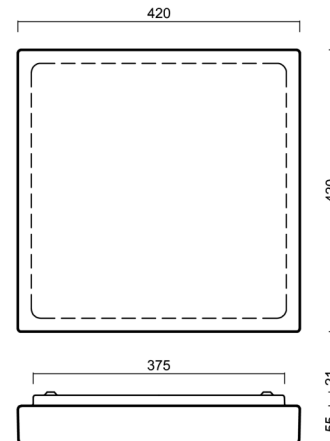

LIBRA 2

LED-1L33E500NU3/233 DALI 4K#

WWW.OSMONT.CZ

LIBRA 2

Product code: LIB59620

Type: LED-1L33E500NU3/233 DALI 4K#

Short description of the luminaire: White surface-mounted LED light DALI with TRIPLEX OPAL glass shade.

Technical

Types of luminaires	Dimmable
Mounting type	surface mounted
Base material	steel
Shade material	three-layer glass TRIPLEX OPAL
Base color	white Ral9003
Shade color	white
Holding the shade	folding system
Mounting location	ceiling/wall
Width	420 mm
Length	420 mm
Height	70 mm
mounting holes (diameter)	4xØ5mm
Installation wire (diameter)	2xØ16mm
Energy Class	D
Impact strength	IK01
Operating temperature	from -20°C to +30°C

Eulum data for calculation programs are available at www.osmont.cz.

TECHNICAL SHEET

Logistic

EAN	8591728139179
Weight NTTO	4.9 Kg
Weight BTTO	5.2 Kg
Number of cartons	1 pcs
Package volume	0.018 m ³
Package 1 width	0.46 m
Package 1 length	0.44 m
Package 1 height	0.09 m
Warranty*	60 months