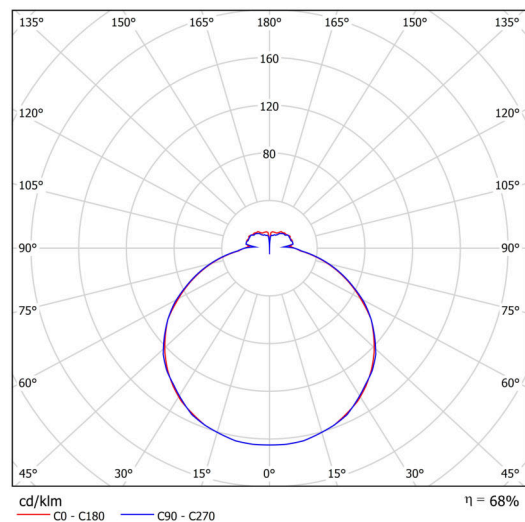

Luminous

Lum. flux of luminaire	2660 lm
Lum. flux of light source	3910 lm
Luminaire efficacy	110 lm/W
Temperature	4000 K
Rated life time LED L80/B10	100000 hours
CRI	Ra80
MacAdam	3
Blue light hazard	Risk group 0