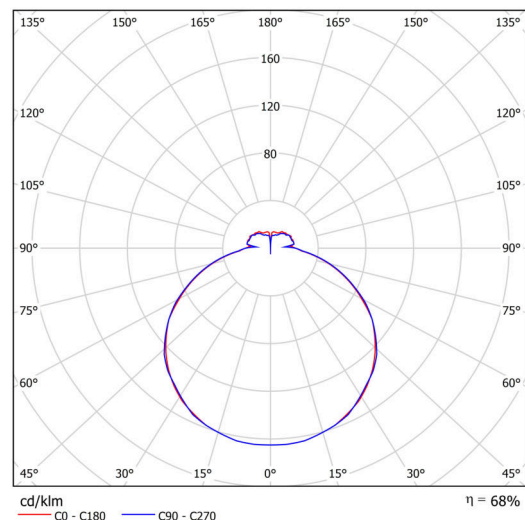

Luminous

Lum. flux of luminaire	3430 lm
Lum. flux of light source	5050 lm
Luminaire efficacy	100 lm/W
Temperature	3000 K
Rated life time LED L80/B10	100000 hours
CRI	Ra80
MacAdam	3
Blue light hazard	Risk group 0