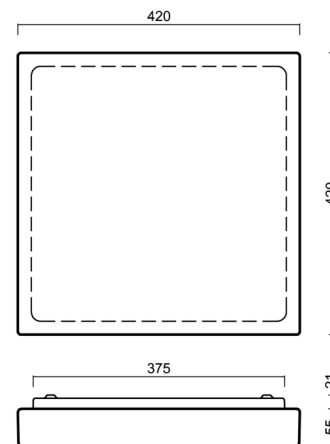

Technical

Types of luminaires	Dimmable
Mounting type	surface mounted
Base material	steel
Shade material	three-layer glass TRIPLEX OPAL
Base color	white Ral9003
Shade color	white
Holding the shade	folding system
Mounting location	ceiling/wall
Width	420 mm
Length	420 mm
Height	70 mm
mounting holes (diameter)	4xØ5mm
Installation wire (diameter)	2xØ16mm
Energy Class	D
Impact strength	IK01
Operating temperature	from -20°C to +30°C

Eulum data for calculation programs are available at www.osmont.cz.

Logistic

EAN	8591728138998
Weight NTTO	4.9 Kg
Weight BTTO	5.2 Kg
Number of cartons	1 pcs
Package volume	0.018 m ³
Package 1 width	0.46 m
Package 1 length	0.44 m
Package 1 height	0.09 m
Warranty*	60 months