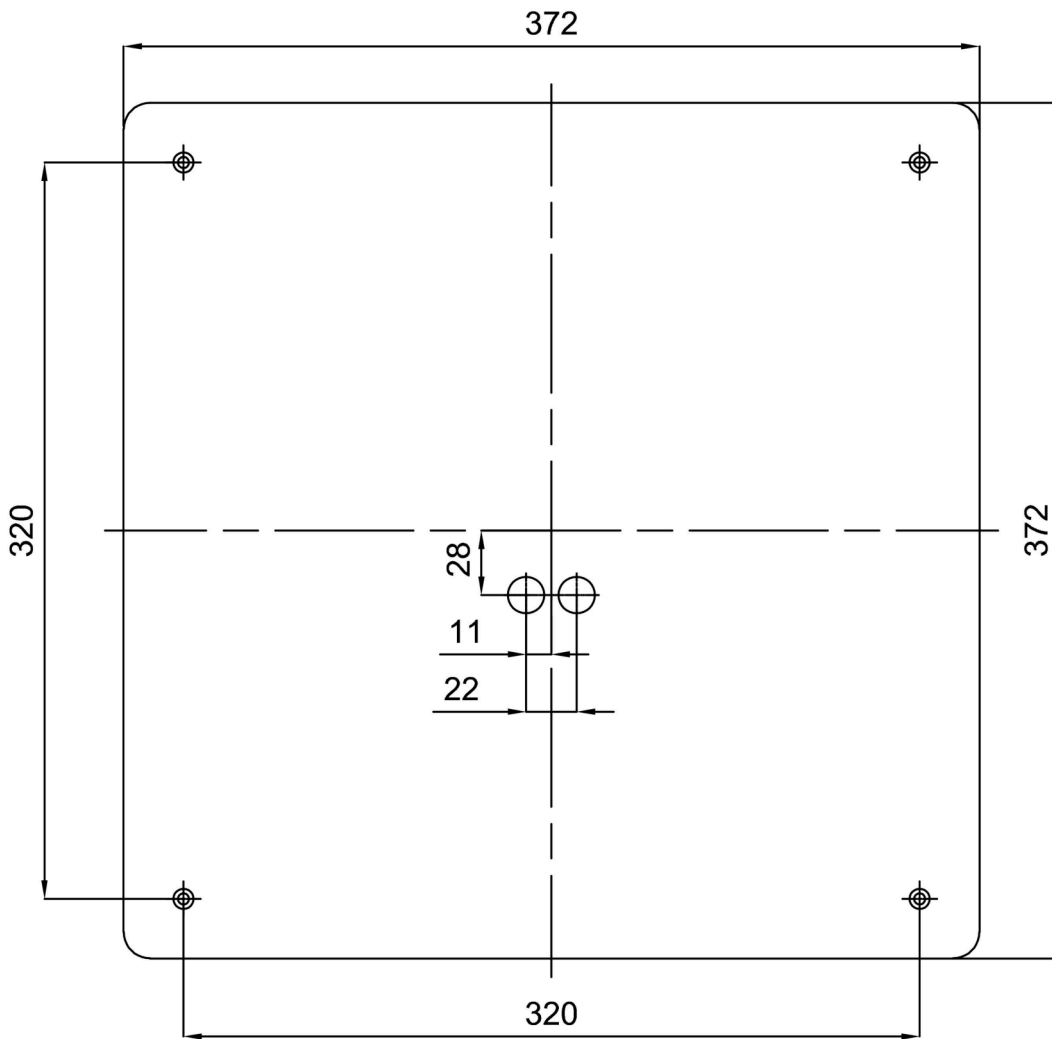

Logistic

EAN	8591728138998
Weight NTTO	4.9 Kg
Weight BTTO	5.2 Kg
Number of cartons	1 pcs
Package volume	0.018 m³
Package 1 width	0.46 m
Package 1 length	0.44 m
Package 1 height	0.09 m
Warranty*	60 months

*The warranty for the batteries is valid for 12 months from the date of purchase.

Installation dimensions: