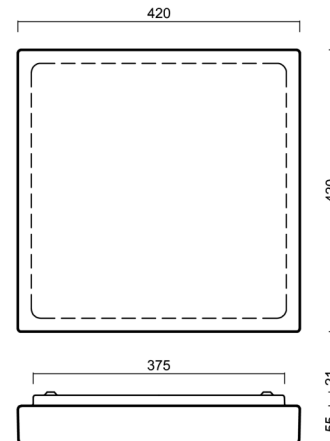

Technical

Types of luminaires	Dimmable
Mounting type	surface mounted
Base material	steel
Shade material	three-layer glass TRIPLEX OPAL
Base color	white Ral9003
Shade color	white
Holding the shade	folding system
Mounting location	ceiling/wall
Width	420 mm
Length	420 mm
Height	70 mm
mounting holes (diameter)	4xØ5mm
Installation wire (diameter)	2xØ16mm
Energy Class	D
Impact strength	IK01
Operating temperature	from -20°C to +30°C

Eulum data for calculation programs are available at www.osmont.cz.

Logistic

EAN	8591728138950
Weight NTTO	4.9 Kg
Weight BTTO	5.2 Kg
Number of cartons	1 pcs
Package volume	0.018 m ³
Package 1 width	0.46 m
Package 1 length	0.44 m
Package 1 height	0.09 m
Warranty*	60 months