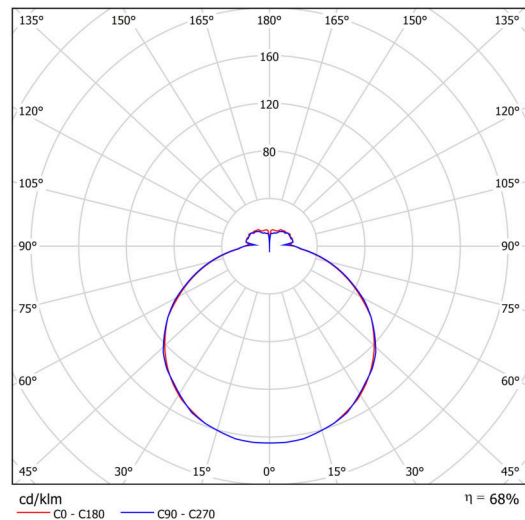

Luminous

Lum. flux of luminaire	2550 lm
Lum. flux of light source	3750 lm
Luminaire efficacy	106 lm/W
Temperature	3000 K
Rated life time LED L80/B10	100000 hours
CRI	Ra80
MacAdam	3
Blue light hazard	Risk group 0