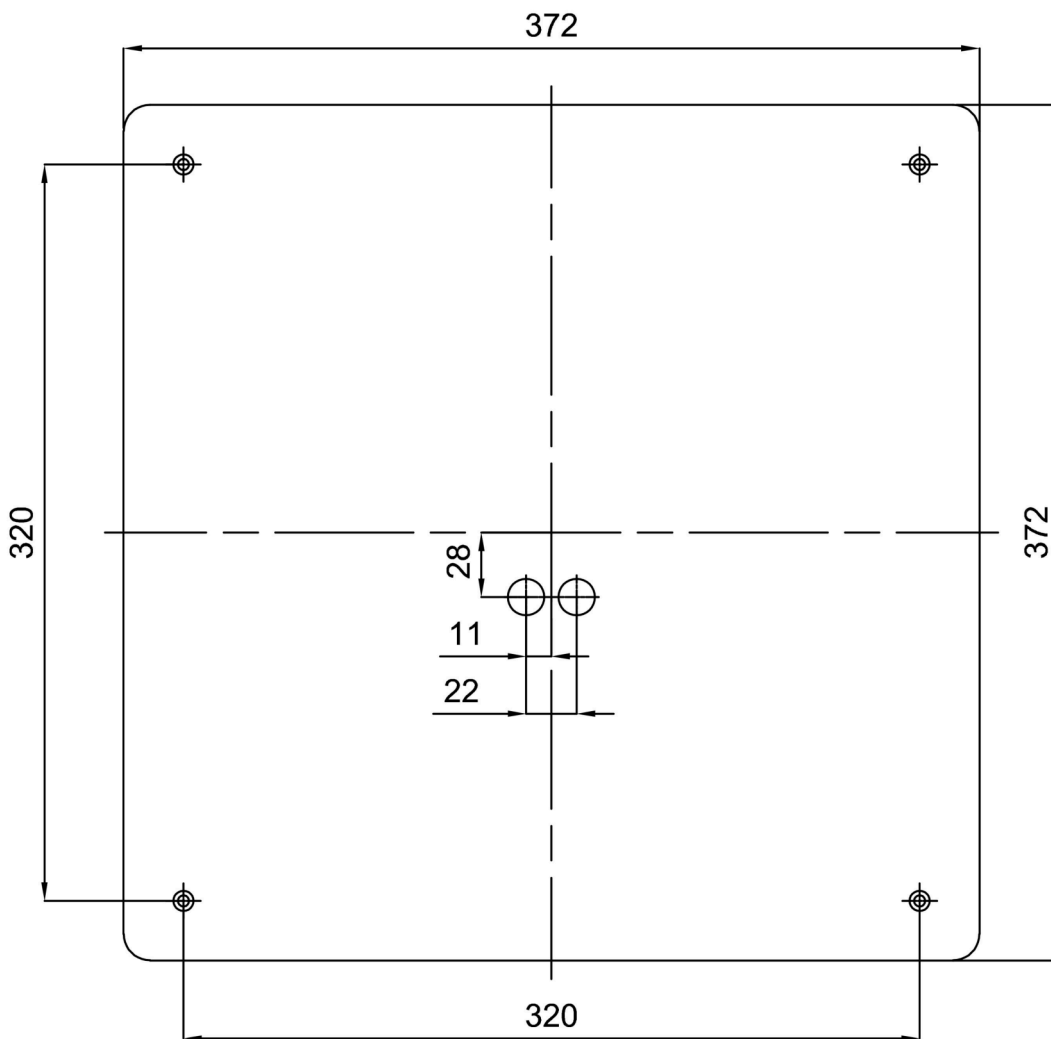

Technical

Types of luminaires	Dimmable
Mounting type	surface mounted
Base material	steel
Shade material	three-layer glass TRIPLEX OPAL
Base color	white Ral9003
Shade color	white
Holding the shade	folding system
Mounting location	ceiling/wall
Width	420 mm
Length	420 mm
Height	70 mm
mounting holes (diameter)	4xØ5mm
Installation wire (diameter)	2xØ16mm
Energy Class	D
Impact strength	IK01
Operating temperature	from -20°C to +30°C

Eulum data for calculation programs are available at www.osmont.cz.

Logistic

EAN	8591728138950
Weight NTTO	4.9 Kg
Weight BTTO	5.2 Kg
Number of cartons	1 pcs
Package volume	0.018 m ³
Package 1 width	0.46 m
Package 1 length	0.44 m
Package 1 height	0.09 m
Warranty*	60 months

*The warranty for the batteries is valid for 12 months from the date of purchase.

Installation dimensions:

Additional assortment:

Lampshade

Product code	Name	Color	Description	Picture	Drawing
20113	233	white		