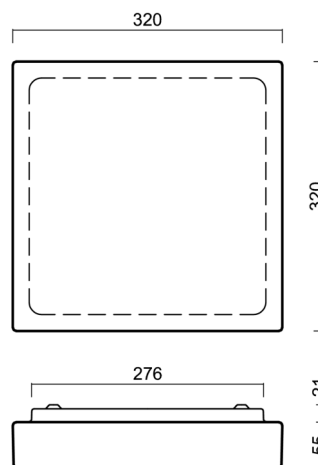

LIBRA 1

LED-1L32EMP700NU2/232/NK1W HF 4K#

WWW.OSMONT.CZ

LIBRA 1

Product code: LIB59617

Type: LED-1L32EMP700NU2/232/NK1W HF 4K#

Short description of the luminaire: White surface-mounted LED light with emergency unit combined with sensor with TRIPLEX OPAL glass shade.

Technical

Types of luminaires	Emergency combined + sensor
Mounting type	surface mounted
Base material	steel
Shade material	three-layer glass TRIPLEX OPAL
Base color	white Ral9003
Shade color	white
Holding the shade	folding system
Mounting location	ceiling/wall
Width	320 mm
Length	320 mm
Height	70 mm
mounting holes (diameter)	4xØ5mm
Installation wire (diameter)	2xØ16mm
Energy Class	D
Impact strength	IK01
Operating temperature	from -20°C to +30°C