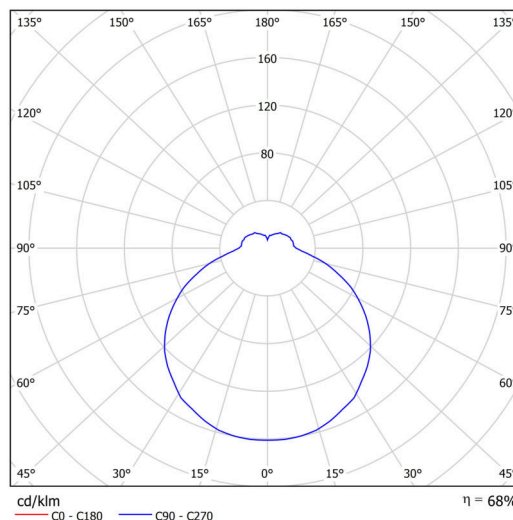

Luminous

Lum. flux of luminaire	2390 lm
Lum. flux of light source	3510 lm
Lum. flux of light source in emergency mode	150 lm
Luminaire efficacy	103 lm/W
Temperature	4000 K
Rated life time LED L80/B10	100000 hours
CRI	Ra80
MacAdam	3