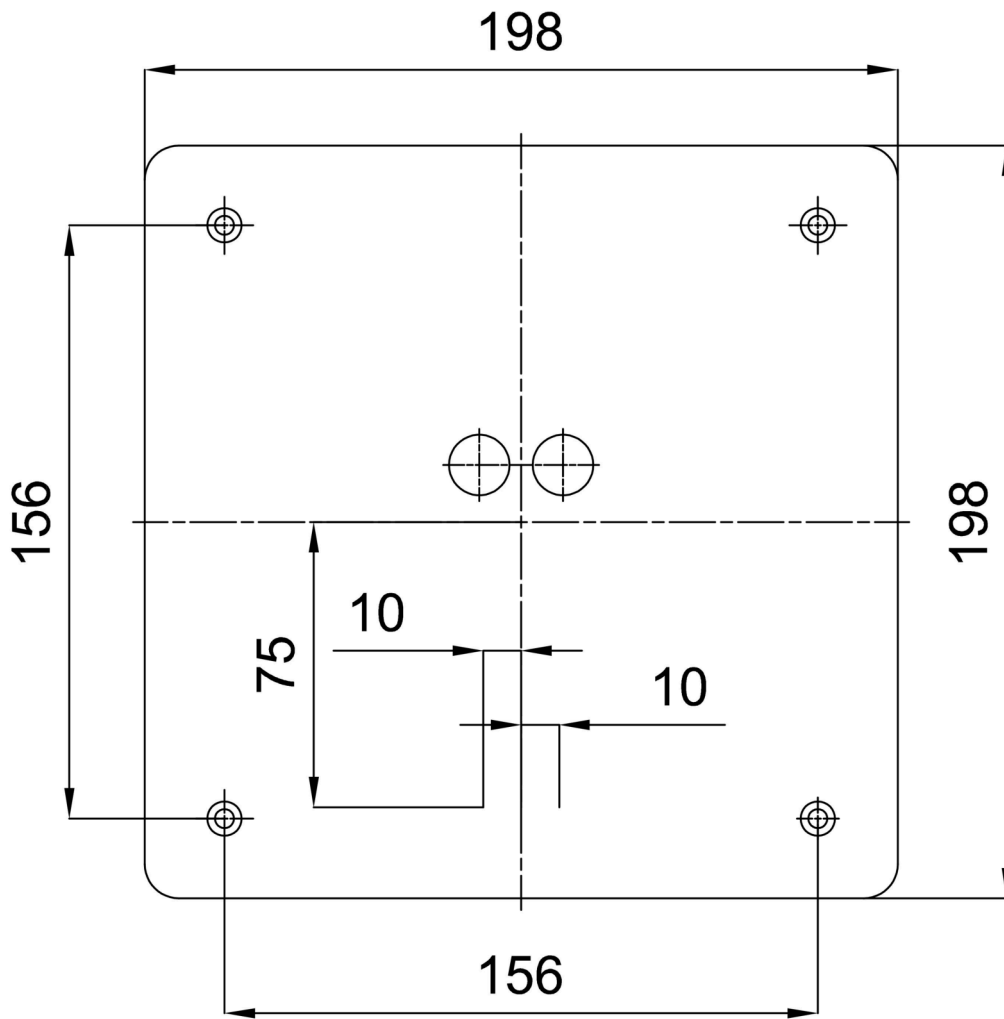

Technical

Types of luminaires	Emergency combined + sensor
Mounting type	surface mounted
Base material	steel
Shade material	three-layer glass TRIPLEX OPAL
Base color	white Ral9003
Shade color	white
Holding the shade	folding system
Mounting location	ceiling/wall
Width	320 mm
Length	320 mm
Height	70 mm
mounting holes (diameter)	4xØ5mm
Installation wire (diameter)	2xØ16mm
Energy Class	D
Impact strength	IK01
Operating temperature	from -20°C to +30°C

I [mA]	700	600	500	400	
[%]	100	86	71	57	

Logistic

EAN	8591728139148
Weight NTTO	4.1 Kg
Weight BTTO	4.3 Kg
Number of cartons	1 pcs
Package volume	0.011 m ³
Package 1 width	0.34 m
Package 1 length	0.36 m
Package 1 height	0.09 m
Warranty*	60 months

**The warranty for the batteries is valid for 12 months from the date of purchase.*

Installation dimensions:

Additional assortment:

Lampshade

Product code	Name	Color	Description	Picture	Drawing
20112	232	white		