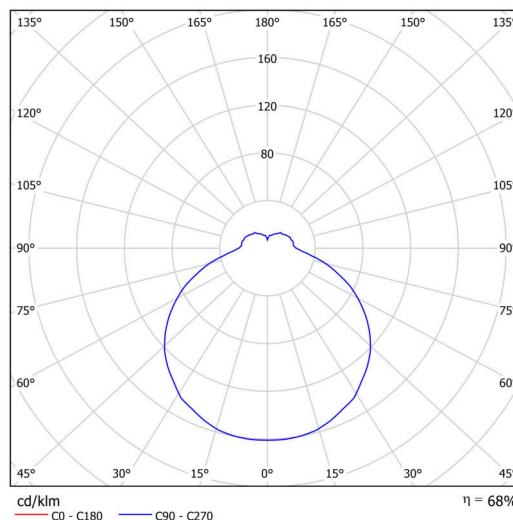

Luminous

Lum. flux of luminaire	1770 lm
Lum. flux of light source	2610 lm
Luminaire efficacy	110 lm/W
Temperature	4000 K
Rated life time LED L80/B10	100000 hours
CRI	Ra80
MacAdam	3
Blue light hazard	Risk group 0

Eulum data for calculation programs are available at www.osmont.cz.