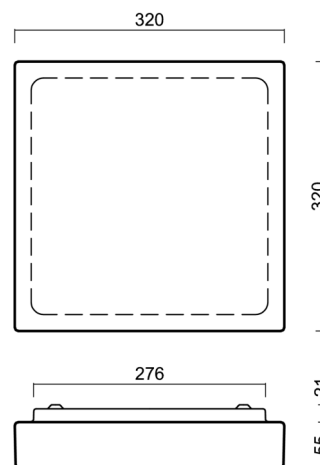

LIBRA 1

LED-1L32E500NU2/232 DALI 4K#

WWW.OSMONT.CZ

LIBRA 1

Product code: LIB59607

Type: LED-1L32E500NU2/232 DALI 4K#

Short description of the luminaire: White surface-mounted LED light DALI with TRIPLEX OPAL glass shade.

Technical

Types of luminaires	Dimmable
Mounting type	surface mounted
Base material	steel
Shade material	three-layer glass TRIPLEX OPAL
Base color	white Ral9003
Shade color	white
Holding the shade	folding system
Mounting location	ceiling/wall
Width	320 mm
Length	320 mm
Height	70 mm
mounting holes (diameter)	4xØ5mm
Installation wire (diameter)	2xØ16mm
Energy Class	D
Impact strength	IK01

Eulum data for calculation programs are available at www.osmont.cz.

Logistic

EAN	8591728139056
Weight NTTO	3.5 Kg
Weight BTTO	3.7 Kg
Number of cartons	1 pcs
Package volume	0.011 m ³
Package 1 width	0.34 m
Package 1 length	0.36 m
Package 1 height	0.09 m
Warranty*	60 months