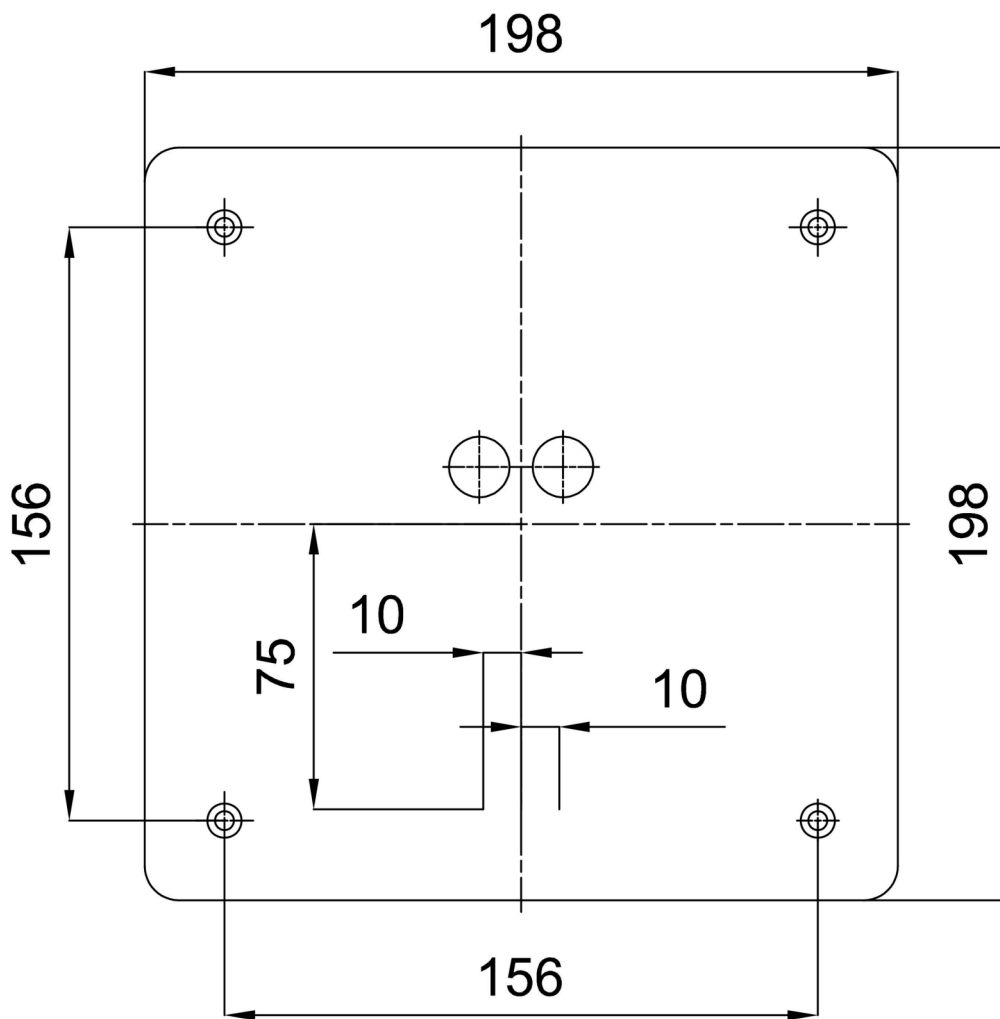

Technical

Types of luminaires	Dimmable
Mounting type	surface mounted
Base material	steel
Shade material	three-layer glass TRIPLEX OPAL
Base color	white Ral9003
Shade color	white
Holding the shade	folding system
Mounting location	ceiling/wall
Width	320 mm
Length	320 mm
Height	70 mm
mounting holes (diameter)	4xØ5mm
Installation wire (diameter)	2xØ16mm
Energy Class	D
Impact strength	IK01

Eulum data for calculation programs are available at www.osmont.cz.

Logistic

EAN	8591728139056
Weight NTTO	3.5 Kg
Weight BTTO	3.7 Kg
Number of cartons	1 pcs
Package volume	0.011 m ³
Package 1 width	0.34 m
Package 1 length	0.36 m
Package 1 height	0.09 m
Warranty*	60 months

*The warranty for the batteries is valid for 12 months from the date of purchase.

Installation dimensions:

Additional assortment:

Lampshade

Product code	Name	Color	Description	Picture	Drawing
20112	232	white		