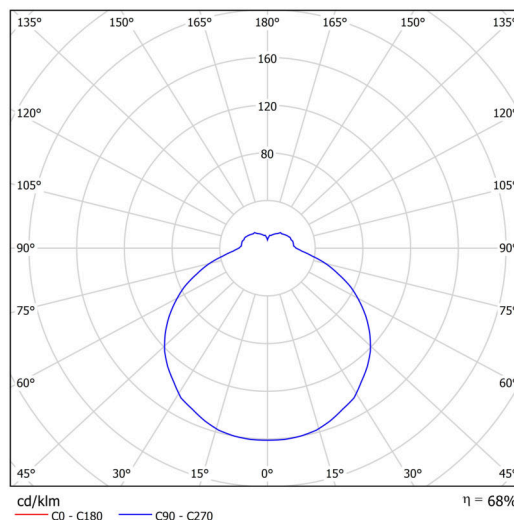

Luminous

Lum. flux of luminaire	1700 lm
Lum. flux of light source	2500 lm
Lum. flux of light source in emergency mode	150 lm
Luminaire efficacy	106 lm/W
Temperature	3000 K
Rated life time LED L80/B10	100000 hours
CRI	Ra80
MacAdam	3
Blue light hazard	Risk group 0