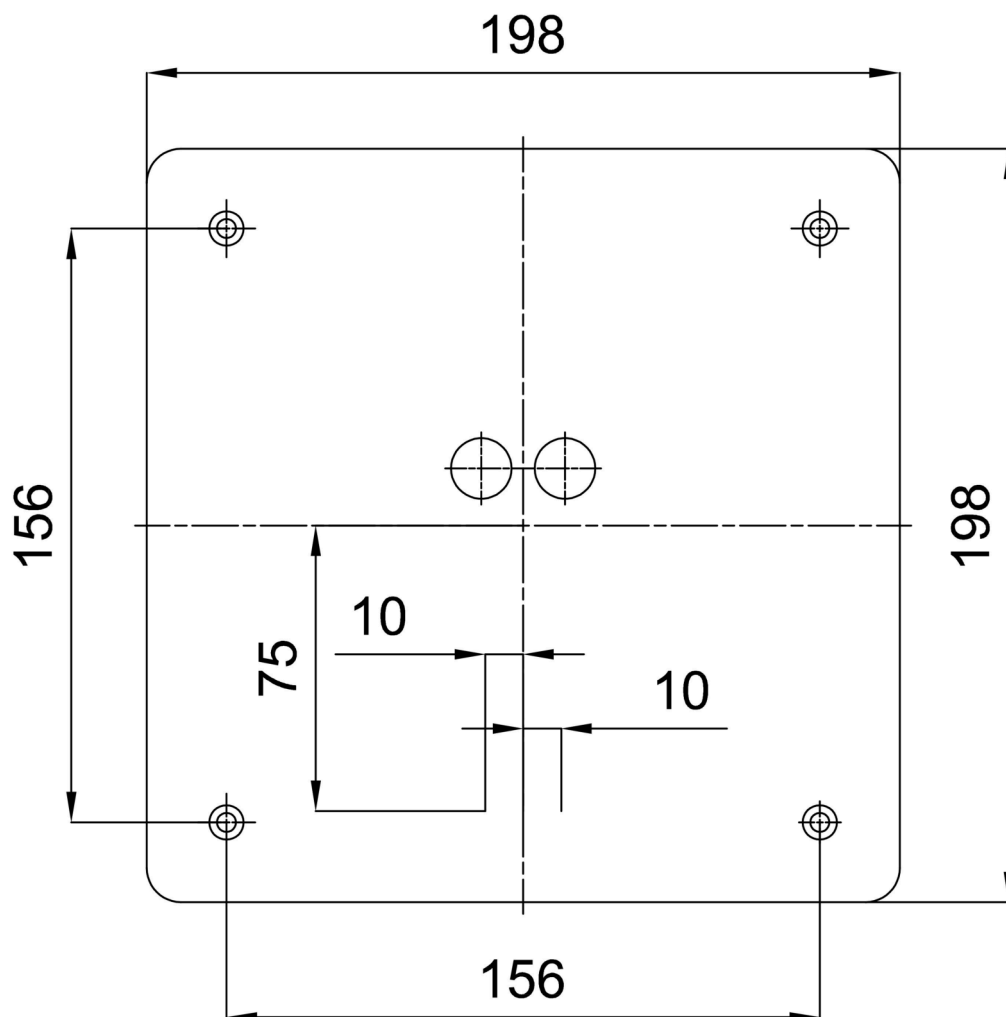

Technical

Types of luminaires	Emergency combined
Mounting type	surface mounted
Base material	steel
Shade material	three-layer glass TRIPLEX OPAL
Base color	white Ral9003
Shade color	white
Holding the shade	folding system
Mounting location	ceiling/wall
Width	320 mm
Length	320 mm
Height	70 mm
mounting holes (diameter)	4xØ5mm
Installation wire (diameter)	2xØ16mm
Energy Class	D
Impact strength	IK01

TECHNICAL SHEET

Eulum data for calculation programs are available at www.osmont.cz.

Logistic

EAN	8591728138899
Weight NTTO	3.9 Kg
Weight BTTO	4.1 Kg
Number of cartons	1 pcs
Package volume	0.011 m ³
Package 1 width	0.34 m
Package 1 length	0.36 m
Package 1 height	0.09 m
Warranty*	60 months

*The warranty for the batteries is valid for 12 months from the date of purchase.

Installation dimensions:

Additional assortment:

Lampshade

Product code	Name	Color	Description	Picture	Drawing
20112	232	white		