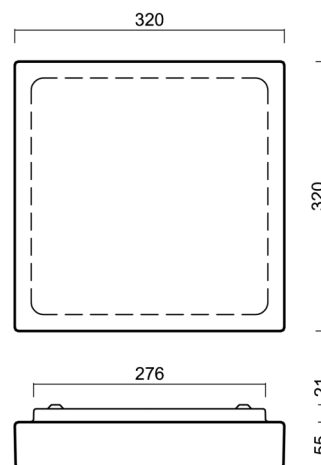

LIBRA 1

LED-1L32E500NU2/232/NK1W 3K#

WWW.OSMONT.CZ

LIBRA 1

Product code: LIB59114

Type: LED-1L32E500NU2/232/NK1W 3K#

Short description of the luminaire: White surface-mounted LED light with emergency unit combined with TRIPLEX OPAL glass shade.

Technical

Types of luminaires	Emergency combined
Mounting type	surface mounted
Base material	steel
Shade material	three-layer glass TRIPLEX OPAL
Base color	white Ral9003
Shade color	white
Holding the shade	folding system
Mounting location	ceiling/wall
Width	320 mm
Length	320 mm
Height	70 mm
mounting holes (diameter)	4xØ5mm
Installation wire (diameter)	2xØ16mm
Energy Class	D
Impact strength	IK01

TECHNICAL SHEET

Eulum data for calculation programs are available at www.osmont.cz.

Logistic

EAN	8591728138899
Weight NTTO	3.9 Kg
Weight BTTO	4.1 Kg
Number of cartons	1 pcs
Package volume	0.011 m ³
Package 1 width	0.34 m
Package 1 length	0.36 m
Package 1 height	0.09 m
Warranty*	60 months

*The warranty for the batteries is valid for 12 months from the date of purchase.

Installation dimensions:

Additional assortment:

Lampshade

Product code	Name	Color	Description	Picture	Drawing
20112	232	white		