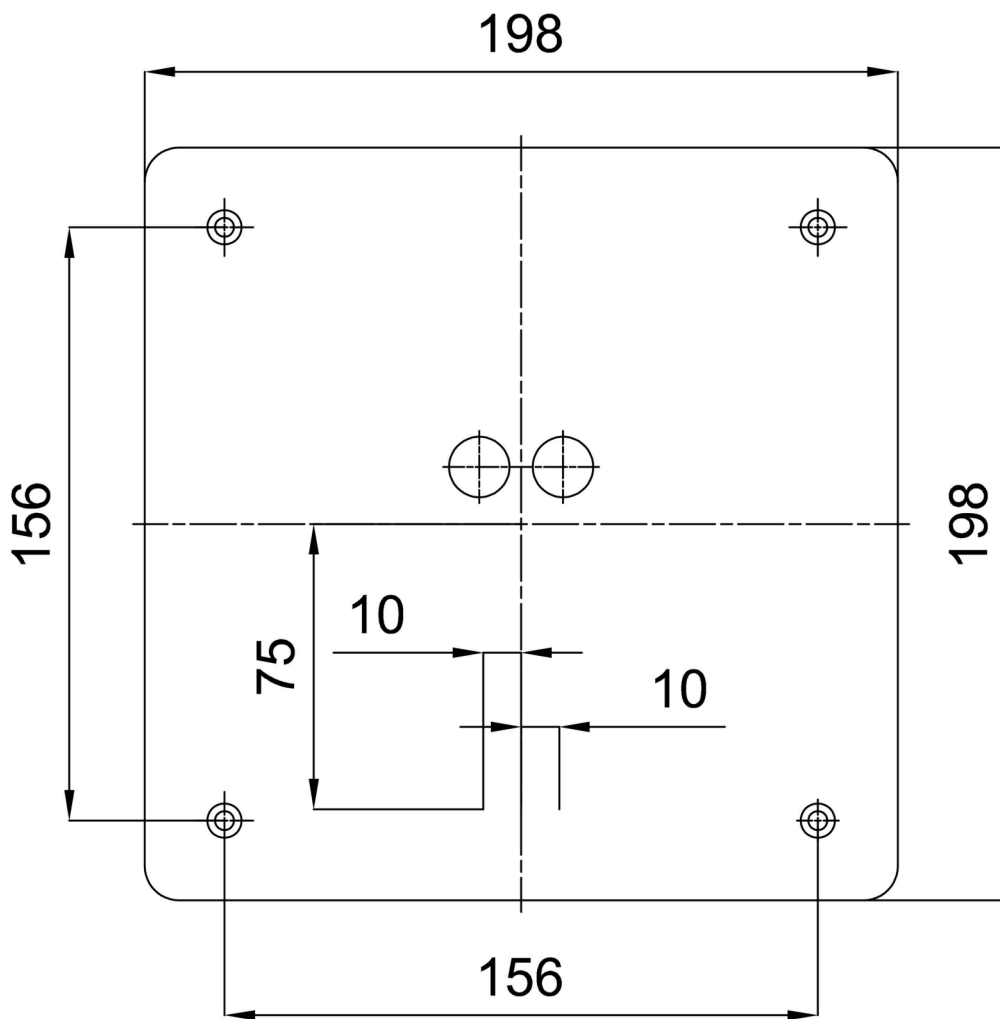

Technical

Types of luminaires	Dimmable
Mounting type	surface mounted
Base material	steel
Shade material	three-layer glass TRIPLEX OPAL
Base color	white Ral9003
Shade color	white
Holding the shade	folding system
Mounting location	ceiling/wall
Width	320 mm
Length	320 mm
Height	70 mm
mounting holes (diameter)	4xØ5mm
Installation wire (diameter)	2xØ16mm
Energy Class	D
Impact strength	IK01
Operating temperature	from -20°C to +30°C

Eulum data for calculation programs are available at www.osmont.cz.

Logistic

EAN	8591728138875
Weight NTTO	3.5 Kg
Weight BTTO	3.7 Kg
Number of cartons	1 pcs
Package volume	0.011 m ³
Package 1 width	0.34 m
Package 1 length	0.36 m
Package 1 height	0.09 m
Warranty*	60 months

*The warranty for the batteries is valid for 12 months from the date of purchase.

Installation dimensions:

Additional assortment:

Lampshade

Product code	Name	Color	Description	Picture	Drawing
20112	232	white		