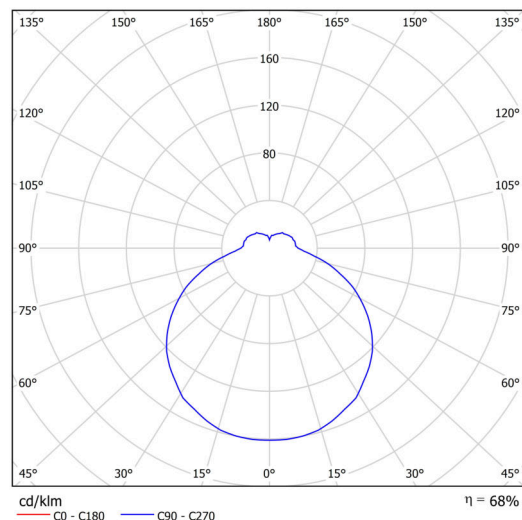

Luminous

Lum. flux of luminaire	2290 lm
Lum. flux of light source	3370 lm
Luminaire efficacy	99 lm/W
Temperature	3000 K
Rated life time LED L80/B10	100000 hours
CRI	Ra80
MacAdam	3
Blue light hazard	Risk group 0