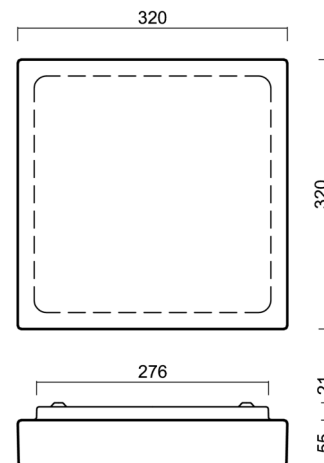

Technical

Types of luminaires	Dimmable
Mounting type	surface mounted
Base material	steel
Shade material	three-layer glass TRIPLEX OPAL
Base color	white Ral9003
Shade color	white
Holding the shade	folding system
Mounting location	ceiling/wall
Width	320 mm
Length	320 mm
Height	70 mm
mounting holes (diameter)	4xØ5mm
Installation wire (diameter)	2xØ16mm
Energy Class	D
Impact strength	IK01
Operating temperature	from -20°C to +30°C

Eulum data for calculation programs are available at www.osmont.cz.

Logistic

EAN	8591728138875
Weight NTTO	3.5 Kg
Weight BTTO	3.7 Kg
Number of cartons	1 pcs
Package volume	0.011 m ³
Package 1 width	0.34 m
Package 1 length	0.36 m
Package 1 height	0.09 m
Warranty*	60 months

*The warranty for the batteries is valid for 12 months from the date of purchase.

Installation dimensions:

Additional assortment:

Lampshade

Product code	Name	Color	Description	Picture	Drawing
20112	232	white		