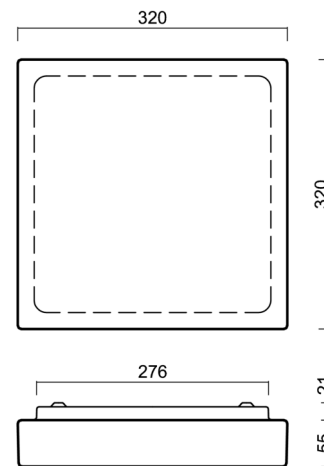

# LIBRA 1

Product code: LIB59108

Type: LED-1L32E500NU2/232 HF CORR 3K#

Short description of the luminaire: White surface-mounted LED light with CORRIDOR function with TRIPLEX OPAL glass shade.

## Technical

Types of luminaires	Corridor
Mounting type	surface mounted
Base material	steel
Shade material	three-layer glass TRIPLEX OPAL
Base color	white Ral9003
Shade color	white
Holding the shade	folding system
Mounting location	ceiling/wall
Width	320 mm
Length	320 mm
Height	70 mm
mounting holes (diameter)	4xØ5mm
Installation wire (diameter)	2xØ16mm
Energy Class	D
Impact strength	IK01

Eulum data for calculation programs are available at [www.osmont.cz](http://www.osmont.cz).

Logistic

EAN	8591728138844
Weight NTTO	3.7 Kg
Weight BTTO	3.9 Kg
Number of cartons	1 pcs
Package volume	0.011 m <sup>3</sup>
Package 1 width	0.34 m
Package 1 length	0.36 m
Package 1 height	0.09 m
Warranty*	60 months