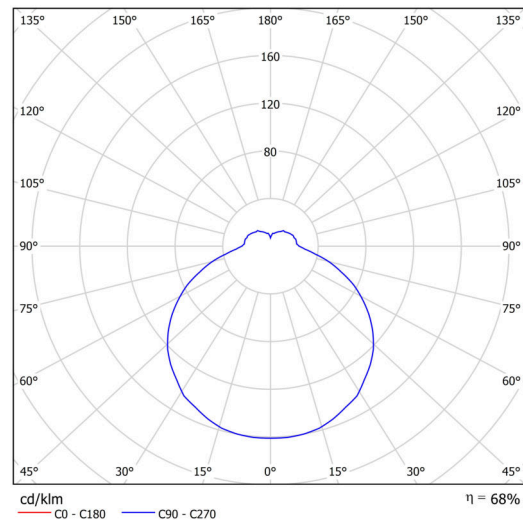

Luminous

Lum. flux of luminaire	1700 lm
Lum. flux of light source	2500 lm
Luminaire efficacy	106 lm/W
Temperature	3000 K
Rated life time LED L80/B10	100000 hours
CRI	Ra80
MacAdam	3
Blue light hazard	Risk group 0