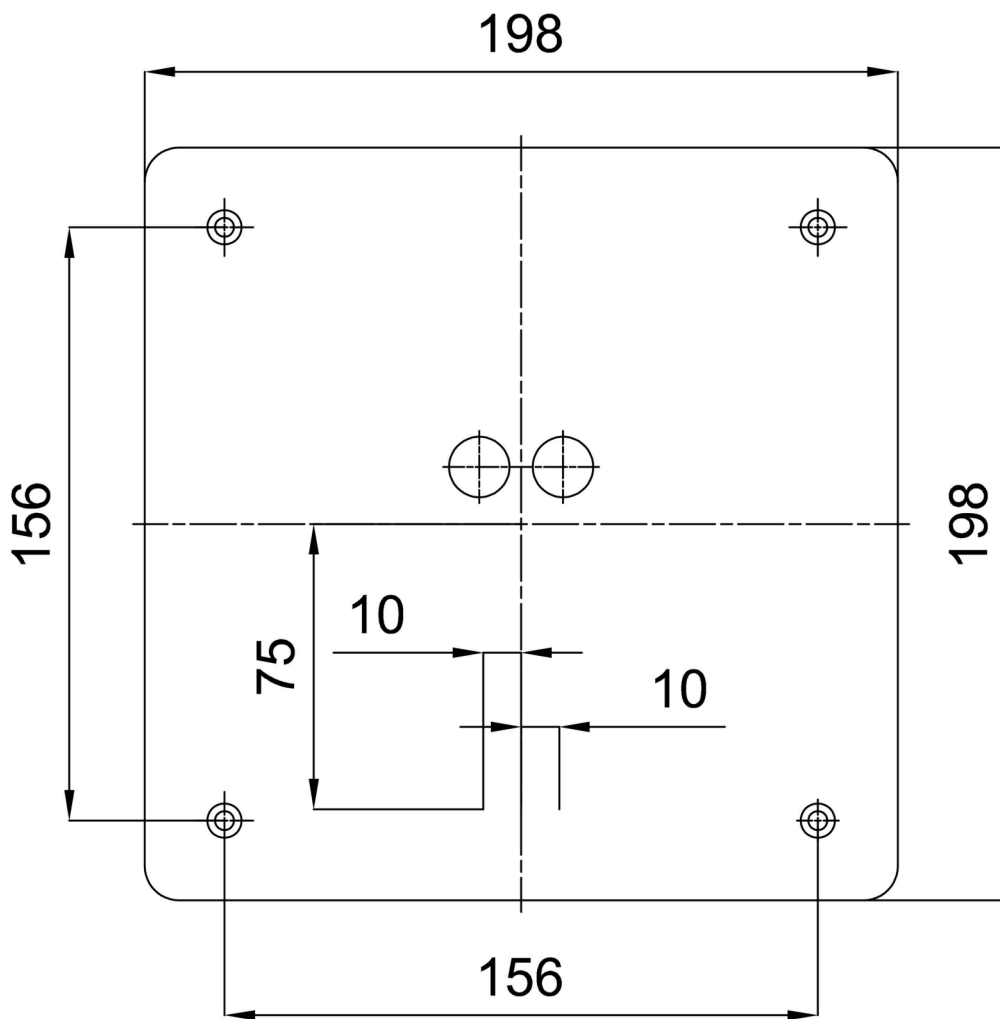

Logistic

EAN	8591728138844
Weight NTTO	3.7 Kg
Weight BTTO	3.9 Kg
Number of cartons	1 pcs
Package volume	0.011 m³
Package 1 width	0.34 m
Package 1 length	0.36 m
Package 1 height	0.09 m
Warranty*	60 months

*The warranty for the batteries is valid for 12 months from the date of purchase.

Installation dimensions: