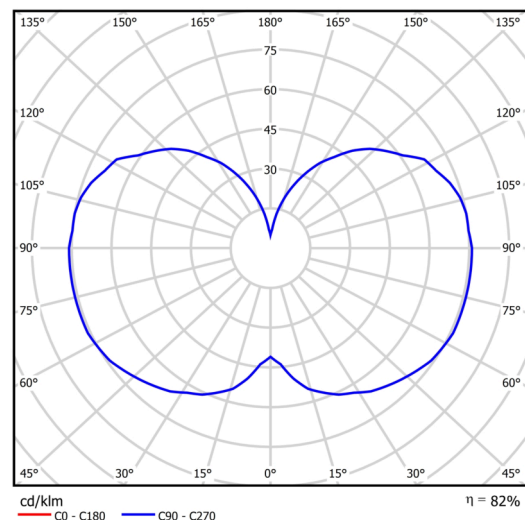

KUMA S3

Product code: KUM68407

Type: LED-6L76-1L77E800ZS11/436/L100 C DALI 3K##

Short description of the luminaire: Black pendant LED light DALI with TRIPLEX OPAL glass shade.

Technical

Types of luminaires	Dimmable
Mounting type	Suspended - cable
Base material	steel
Shade material	three-layer glass TRIPLEX OPAL
Base color	black Ral9005
Shade color	white
Holding the shade	steel holder
Mounting location	ceiling
Width	150 mm
Length	150 mm
Height	550 mm
Diameter	ø 150 mm
Hinge length	1000 mm
mounting holes (diameter)	3xø5mm
Installation wire (diameter)	2xø16mm
Energy Class	D
Impact strength	IK01

Electric

Power consumption	64 W
Ingress Protection	IP20
Socket	LED modul
terminal block	snap terminal block
Automatic circuit breaker type B10A	15 pcs
Automatic circuit breaker type B16A	25 pcs
Automatic circuit breaker type C10A	26 pcs
Automatic circuit breaker type C16A	42 pcs

Luminous

Lum. flux of luminaire	8140 lm
Lum. flux of light source	10170 lm
Luminaire efficacy	127 lm/W
Temperature	3000 K
Rated life time LED L80/B10	100000 hours
CRI	Ra80
MacAdam	3
Blue light hazard	Risk group 0

Eulum data for calculation programs are available at www.osmont.cz.