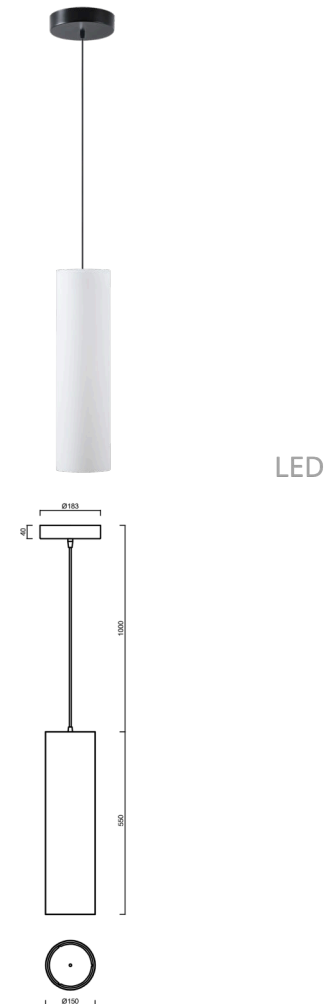

KUMA S3

Product code: KUM68407

Type: LED-6L76-1L77E800ZS11/436/L100 C DALI 3K##

Short description of the luminaire: Black pendant LED light DALI with TRIPLEX OPAL glass shade.

Technical

Types of luminaires	Dimmable
Mounting type	Suspended - cable
Base material	steel
Shade material	three-layer glass TRIPLEX OPAL
Base color	black Ral9005
Shade color	white
Holding the shade	steel holder
Mounting location	ceiling
Width	150 mm
Length	150 mm
Height	550 mm
Diameter	ø 150 mm
Hinge length	1000 mm
mounting holes (diameter)	3xø5mm
Installation wire (diameter)	2xø16mm
Energy Class	D
Impact strength	IK01

Electric

Power consumption	64 W
Ingress Protection	IP20
Socket	LED modul
terminal block	snap terminal block
Automatic circuit breaker type B10A	15 pcs
Automatic circuit breaker type B16A	25 pcs
Automatic circuit breaker type C10A	26 pcs
Automatic circuit breaker type C16A	42 pcs

Luminous

Lum. flux of luminaire	8140 lm
Lum. flux of light source	10170 lm
Luminaire efficacy	127 lm/W
Temperature	3000 K
Rated life time LED L80/B10	100000 hours
CRI	Ra80
MacAdam	3
Blue light hazard	Risk group 0

Eulum data for calculation programs are available at www.osmont.cz.