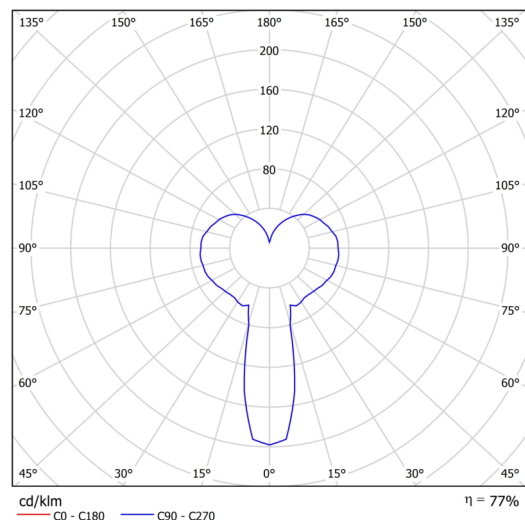

KUMA S3

Product code: KUM58192

Type: ZS11/436/L100 C**

Short description of the luminaire: Black pendant E27 light ON/OFF with TRIPLEX OPAL glass shade.

Technical

Types of luminaires	Classic on/off
Mounting type	Suspended - cable
Base material	steel
Shade material	three-layer glass TRIPLEX OPAL
Base color	black Ral9005
Shade color	white
Holding the shade	steel holder
Mounting location	ceiling
Width	150 mm
Length	150 mm
Height	550 mm
Diameter	ø 150 mm
Hinge length	1000 mm
mounting holes (diameter)	3xø5mm
Installation wire (diameter)	2xø16mm
Impact strength	IK01

Electric

Voltage type	AC
AC voltage	220 - 240 V
Power consumption	25 W
Ingress Protection	IP20
Socket	E27
terminal block	snap terminal block

Luminous

Blue light hazard	Risk group 0

Eulum data for calculation programs are available at www.osmont.cz.