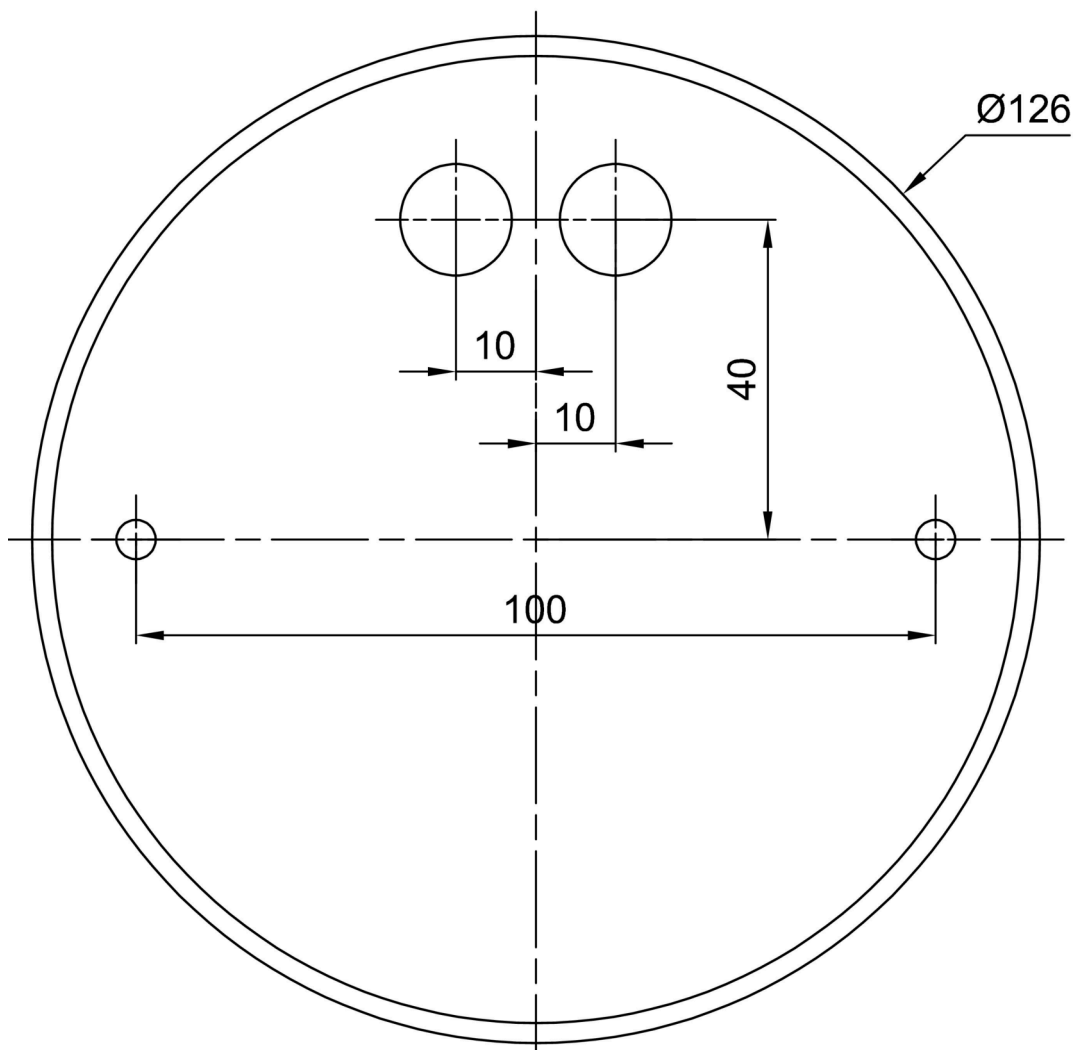

Logistic

EAN	8591728581923
Weight NTTO	2.9 Kg
Weight BTTO	3.4 Kg
Number of cartons	1 pcs
Package volume	0.028 m³
Package 1 width	0.62 m
Package 1 length	0.19 m
Package 1 height	0.24 m
Warranty*	60 months

*The warranty for the batteries is valid for 12 months from the date of purchase.

Installation dimensions: