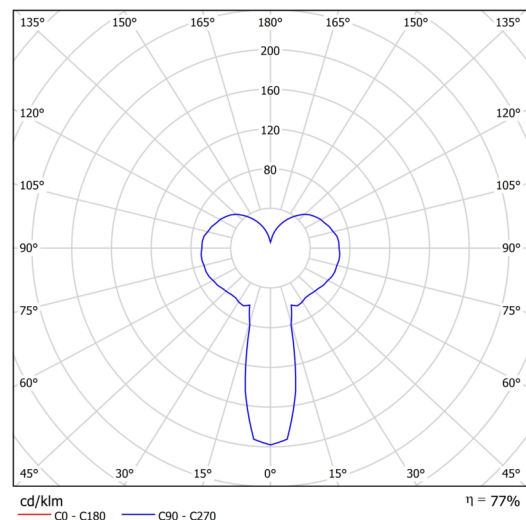

KUMA S3

Product code: KUM58191

Type: ZS11/436/L100 B**

Short description of the luminaire: White pendant E27 light ON/OFF with TRIPLEX OPAL glass shade.

Technical

Types of luminaires	Classic on/off
Mounting type	Suspended - cable
Base material	steel
Shade material	three-layer glass TRIPLEX OPAL
Base color	white Ral9003
Shade color	white
Holding the shade	steel holder
Mounting location	ceiling
Width	150 mm
Length	150 mm
Height	550 mm
Diameter	ø 150 mm
Hinge length	1000 mm
mounting holes (diameter)	3xø5mm
Installation wire (diameter)	2xø16mm
Impact strength	IK01

Electric

Voltage type	AC
AC voltage	220 - 240 V
Power consumption	25 W
Ingress Protection	IP20
Socket	E27
terminal block	snap terminal block

Luminous

Blue light hazard	Risk group 0

Eulum data for calculation programs are available at www.osmont.cz.