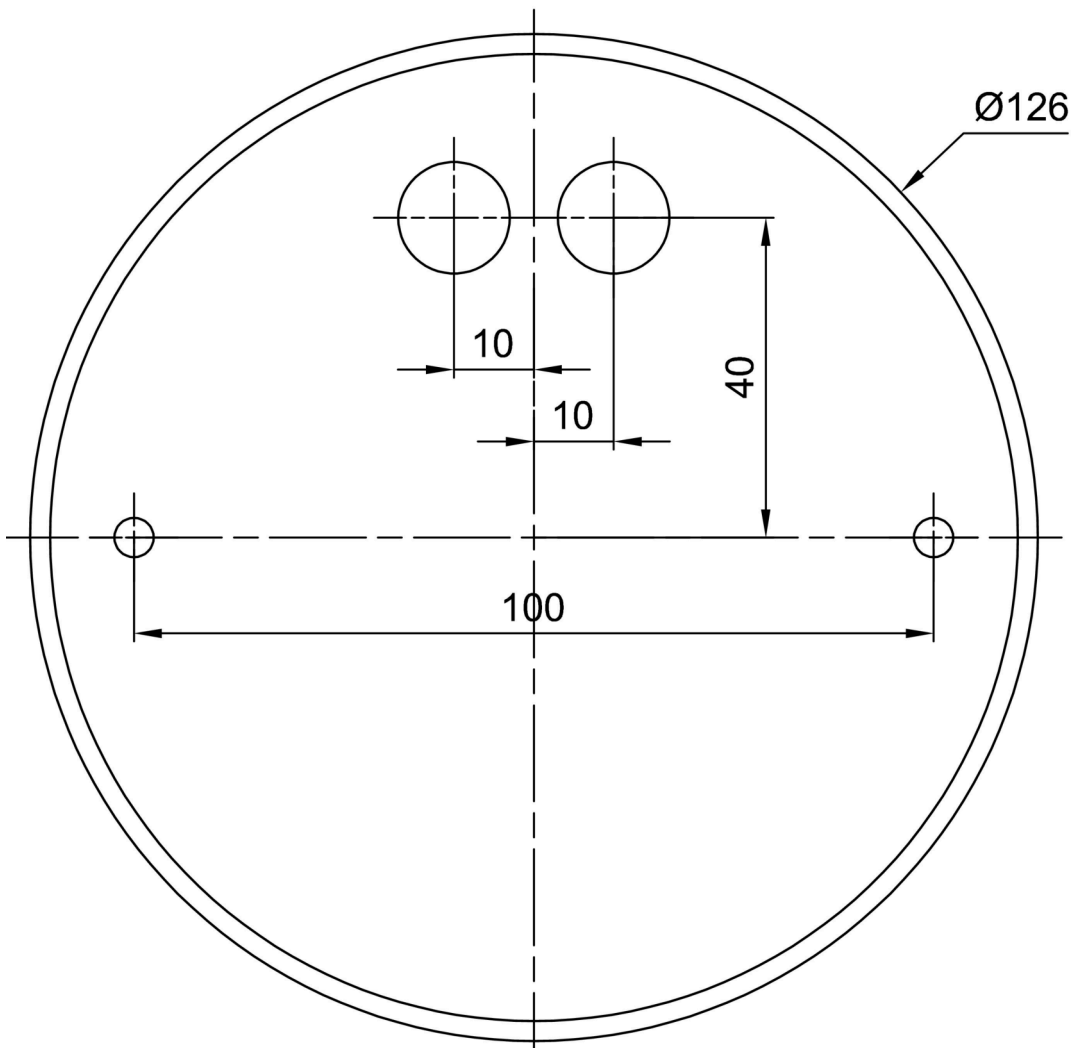

Logistic

EAN	8591728581916
Weight NTTO	2.9 Kg
Weight BTTO	3.4 Kg
Number of cartons	1 pcs
Package volume	0.028 m³
Package 1 width	0.62 m
Package 1 length	0.19 m
Package 1 height	0.24 m
Warranty*	60 months

*The warranty for the batteries is valid for 12 months from the date of purchase.

Installation dimensions: