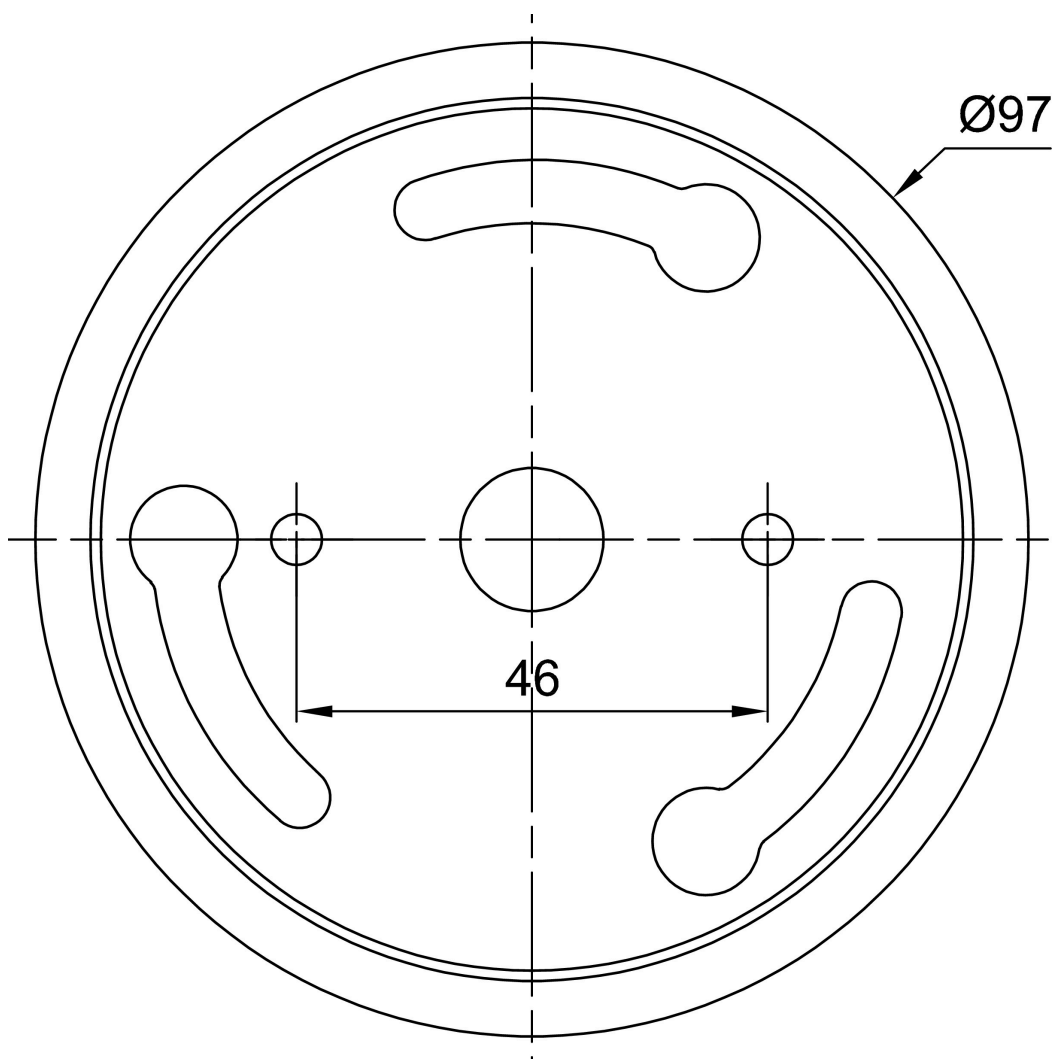

Technical

Types of luminaires	Dimmable
Mounting type	surface mounted
Base material	steel
Shade material	three-layer glass TRIPLEX OPAL
Base color	white Ral9003
Shade color	white
Holding the shade	folding system
Mounting location	ceiling/wall
Width	150 mm
Length	150 mm
Height	552 mm
Diameter	ø 150 mm
mounting holes (diameter)	2xø5mm
Installation wire (diameter)	1xø14mm
Energy Class	D
Impact strength	IK01
Operating temperature	from -20°C to +30°C

Electric

Power consumption	34 W
Ingress Protection	IP20
Socket	LED modul
terminal block	screw terminal block
Automatic circuit breaker type B10A	31 pcs
Automatic circuit breaker type B16A	50 pcs
Automatic circuit breaker type C10A	52 pcs
Automatic circuit breaker type C16A	85 pcs

Eulum data for calculation programs are available at www.osmont.cz.

Logistic

EAN	8591728138721
Weight NTTO	3.7 Kg
Weight BTTO	4.2 Kg
Number of cartons	1 pcs
Package volume	0.028 m ³
Package 1 width	0.62 m
Package 1 length	0.19 m
Package 1 height	0.24 m
Warranty*	60 months

*The warranty for the batteries is valid for 12 months from the date of purchase.

Installation dimensions:

Additional assortment:

Lampshade

Product code	Name	Color	Description	Picture	Drawing
20136	436	white		