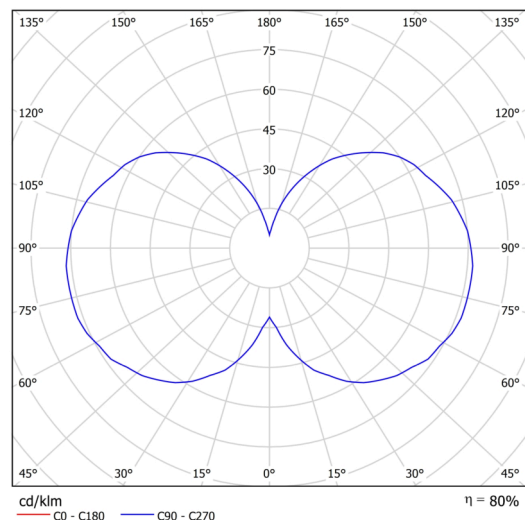

Luminous

Lum. flux of luminaire	4590 lm
Lum. flux of light source	5740 lm
Luminaire efficacy	135 lm/W
Temperature	4000 K
Rated life time LED L80/B10	100000 hours
CRI	Ra80
MacAdam	3
Blue light hazard	Risk group 0