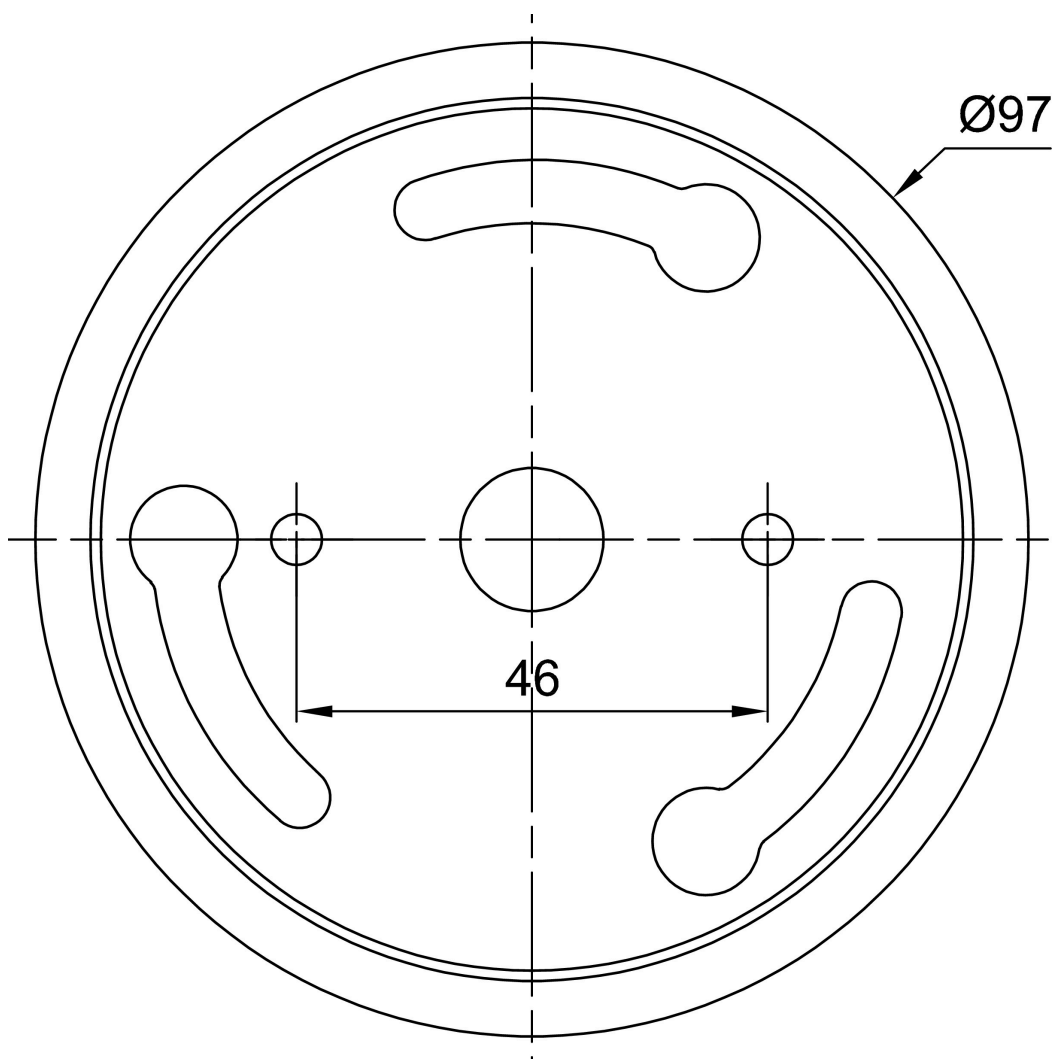

Logistic

EAN	8591728138585
Weight NTTO	2.2 Kg
Weight BTTO	2.6 Kg
Number of cartons	1 pcs
Package volume	0.019 m³
Package 1 width	0.485 m
Package 1 length	0.19 m
Package 1 height	0.21 m
Warranty*	60 months

*The warranty for the batteries is valid for 12 months from the date of purchase.

Installation dimensions: