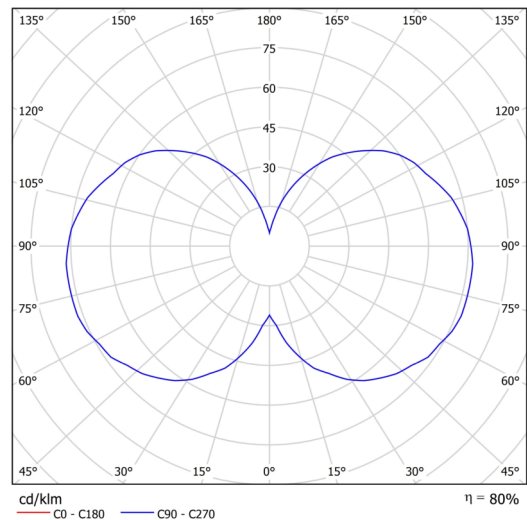

KUMA 2

Product code: KUM68446

Type: LED-6L72-1L77E550BK1/434 DALI 3K#

Short description of the luminaire: White surface-mounted LED light DALI with TRIPLEX OPAL glass shade.

Technical

Types of luminaires	Dimmable
Mounting type	surface mounted
Base material	steel
Shade material	three-layer glass TRIPLEX OPAL
Base color	white Ral9003
Shade color	white
Holding the shade	folding system
Mounting location	ceiling/wall
Width	120 mm
Length	120 mm
Height	422 mm
Diameter	ø 120 mm
mounting holes (diameter)	2xø5mm
Installation wire (diameter)	1xø14mm
Energy Class	D
Impact strength	IK01
Operating temperature	from -20°C to +30°C

Electric

Power consumption	24 W
Ingress Protection	IP20
Socket	LED modul
terminal block	screw terminal block
Automatic circuit breaker type B10A	31 pcs
Automatic circuit breaker type B16A	50 pcs
Automatic circuit breaker type C10A	52 pcs
Automatic circuit breaker type C16A	85 pcs

Luminous

Lum. flux of luminaire	3040 lm
Lum. flux of light source	3800 lm
Luminaire efficacy	126 lm/W
Temperature	3000 K
Rated life time LED L80/B10	100000 hours
CRI	Ra80
MacAdam	3
Blue light hazard	Risk group 0

Eulum data for calculation programs are available at www.osmont.cz.