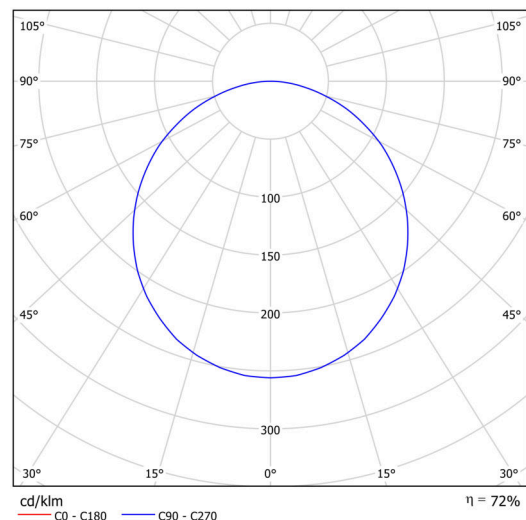

KRUGER P3 FO

Product code: KRU60718

Type: LED-1L20EMP700ZKN94/F03C/z5 C 4K#

Short description of the luminaire: Black color | pendant LED light | ON/OFF | multipower function | opal plastic shade | decorative collar

Technical

Types of luminaires	Classic on/off
Mounting type	Suspended - rod
Base material	steel
Shade material	Plastic opal (FO) with metal collar
Base color	black Ral9005
Shade color	white - black
Holding the shade	folding system
Mounting location	ceiling
Width	490 mm
Length	490 mm
Height	80 mm
Diameter	ø 490 mm
Hinge length	1000 mm
mounting holes (diameter)	2xø5mm
Installation wire (diameter)	2xø16mm
Energy Class	D
Operating temperature	from -20°C to +30°C

Electric

Power consumption	32 W
Ingress Protection	IP40
Socket	LED modul
terminal block	screw terminal block
Automatic circuit breaker type B10A	37 pcs
Automatic circuit breaker type B16A	59 pcs
Automatic circuit breaker type C10A	37 pcs
Automatic circuit breaker type C16A	59 pcs

Luminous

Lum. flux of luminaire	3560 lm
Lum. flux of light source	5560 lm
Luminaire efficacy	111 lm/W
Temperature	4000 K
Rated life time LED L80/B10	100000 hours
CRI	Ra80
MacAdam	3
Blue light hazard	Risk group 0

Eulum data for calculation programs are available at www.osmont.cz.