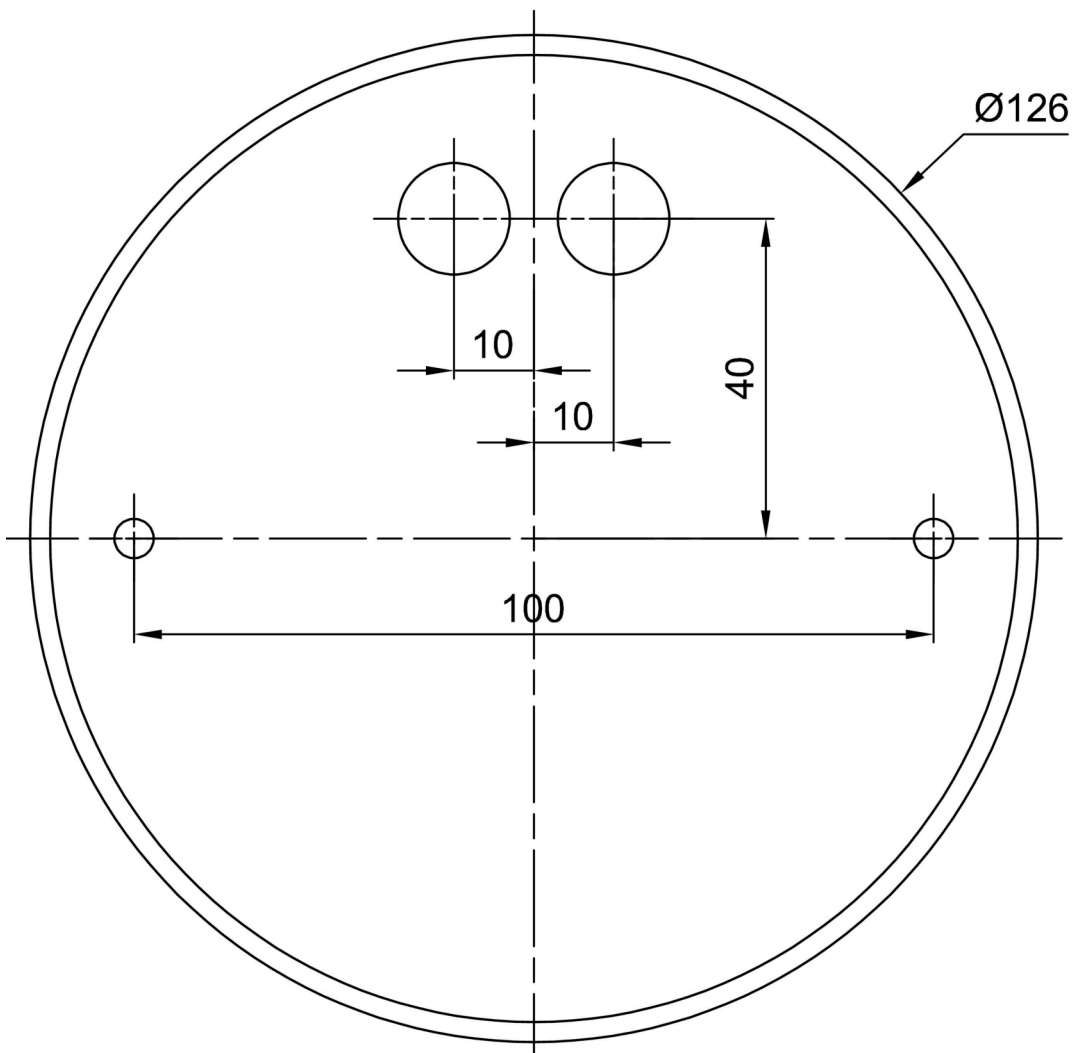

TECHNICAL SHEET

Multipower

Possibility of output adjustment by the user (DIP switch on the current source).

I [mA]	700	600	500	400	
[%]	100	86	71	57	

Logistic

EAN	8591728085193
Warranty*	60 months

*The warranty for the batteries is valid for 12 months from the date of purchase.

Installation dimensions: