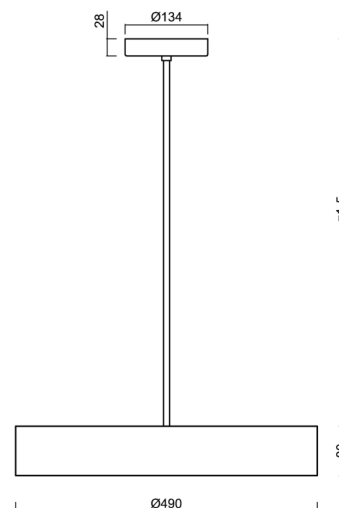

KRUGER P3 FO

Product code: KRU60718

Type: LED-1L20EMP700ZKN94/F03C/z5 C 4K#

Short description of the luminaire: Black color | pendant LED light | ON/OFF | multipower function | opal plastic shade | decorative collar

Technical

Types of luminaires	Classic on/off
Mounting type	Suspended - rod
Base material	steel
Shade material	Plastic opal (FO) with metal collar
Base color	black Ral9005
Shade color	white - black
Holding the shade	folding system
Mounting location	ceiling
Width	490 mm
Length	490 mm
Height	80 mm
Diameter	ø 490 mm
Hinge length	1000 mm
mounting holes (diameter)	2xø5mm
Installation wire (diameter)	2xø16mm
Energy Class	D
Operating temperature	from -20°C to +30°C

Electric

Power consumption	32 W
Ingress Protection	IP40
Socket	LED modul
terminal block	screw terminal block
Automatic circuit breaker type B10A	37 pcs
Automatic circuit breaker type B16A	59 pcs
Automatic circuit breaker type C10A	37 pcs
Automatic circuit breaker type C16A	59 pcs

Luminous

Lum. flux of luminaire	3560 lm
Lum. flux of light source	5560 lm
Luminaire efficacy	111 lm/W
Temperature	4000 K
Rated life time LED L80/B10	100000 hours
CRI	Ra80
MacAdam	3
Blue light hazard	Risk group 0

Eulum data for calculation programs are available at www.osmont.cz.