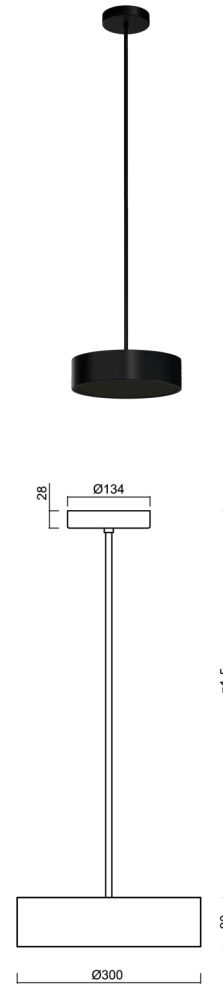

KRUGER P1 FC

Product code: KRU60675

Type: LED-1L14E700ZKN62/FC1C/z5 C DALI 4K#

Short description of the luminaire: Black color | pendant LED light | dimmable DALI | design black shade | decorative collar

Technical

Types of luminaires	Dimmable
Mounting type	Suspended - rod
Base material	steel
Shade material	Black plastic with metal collar
Base color	black Ral9005
Shade color	black
Holding the shade	folding system
Mounting location	ceiling
Width	300 mm
Length	300 mm
Height	80 mm
Diameter	ø 300 mm
Hinge length	1000 mm
mounting holes (diameter)	3xø5mm
Installation wire (diameter)	2xø16mm
Energy Class	D
Operating temperature	from -20°C to +30°C

Electric

Power consumption	18 W
Ingress Protection	IP40
Socket	LED modul
terminal block	snap terminal block
Automatic circuit breaker type B10A	31 pcs
Automatic circuit breaker type B16A	50 pcs
Automatic circuit breaker type C10A	52 pcs
Automatic circuit breaker type C16A	85 pcs

Luminous

Lum. flux of luminaire	310 lm
Lum. flux of light source	2810 lm
Luminaire efficacy	17 lm/W
Temperature	4000 K
Rated life time LED L80/B10	100000 hours
CRI	Ra80
MacAdam	3
Blue light hazard	Risk group 0

Eulum data for calculation programs are available at www.osmont.cz.