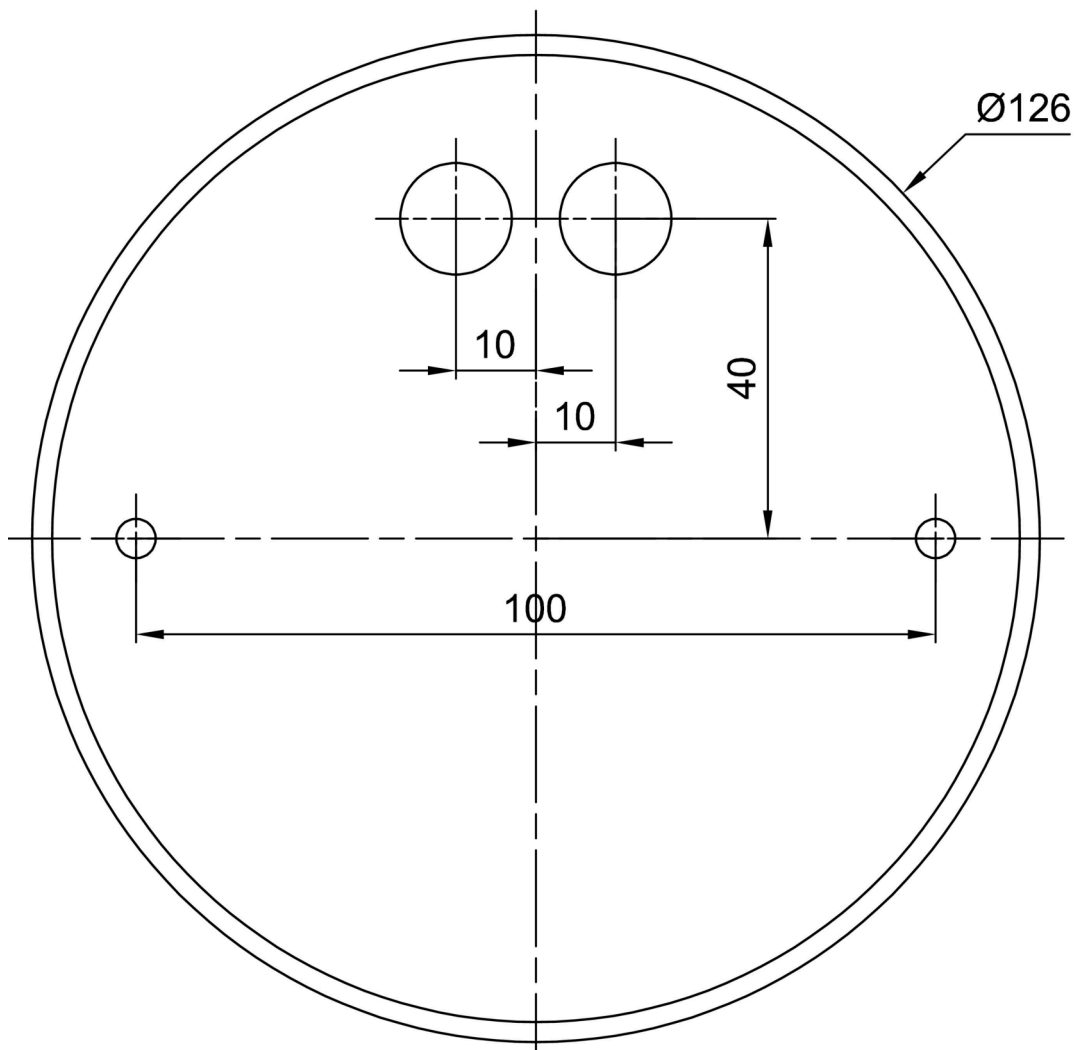

Technical

Types of luminaires	Dimmable
Mounting type	Suspended - rod
Base material	steel
Shade material	Black plastic with metal collar
Base color	black Ral9005
Shade color	black
Holding the shade	folding system
Mounting location	ceiling
Width	300 mm
Length	300 mm
Height	80 mm
Diameter	ø 300 mm
Hinge length	1000 mm
mounting holes (diameter)	3xø5mm
Installation wire (diameter)	2xø16mm
Energy Class	D
Operating temperature	from -20°C to +30°C

Installation dimensions:

Additional assortment:

Lampshade

Product code	Name	Color	Description	Picture	Drawing
20636	FC1C	black		