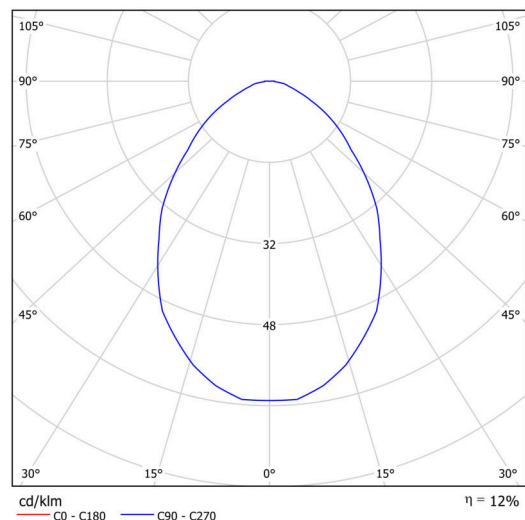

KRUGER P1 FC

Product code: KRU60675

Type: LED-1L14E700ZKN62/FC1C/z5 C DALI 4K#

Short description of the luminaire: Black color | pendant LED light | dimmable DALI | design black shade | decorative collar

Technical

Types of luminaires	Dimmable
Mounting type	Suspended - rod
Base material	steel
Shade material	Black plastic with metal collar
Base color	black Ral9005
Shade color	black
Holding the shade	folding system
Mounting location	ceiling
Width	300 mm
Length	300 mm
Height	80 mm
Diameter	ø 300 mm
Hinge length	1000 mm
mounting holes (diameter)	3xø5mm
Installation wire (diameter)	2xø16mm
Energy Class	D
Operating temperature	from -20°C to +30°C

Electric

Power consumption	18 W
Ingress Protection	IP40
Socket	LED modul
terminal block	snap terminal block
Automatic circuit breaker type B10A	31 pcs
Automatic circuit breaker type B16A	50 pcs
Automatic circuit breaker type C10A	52 pcs
Automatic circuit breaker type C16A	85 pcs

Luminous

Lum. flux of luminaire	310 lm
Lum. flux of light source	2810 lm
Luminaire efficacy	17 lm/W
Temperature	4000 K
Rated life time LED L80/B10	100000 hours
CRI	Ra80
MacAdam	3
Blue light hazard	Risk group 0

Eulum data for calculation programs are available at www.osmont.cz.