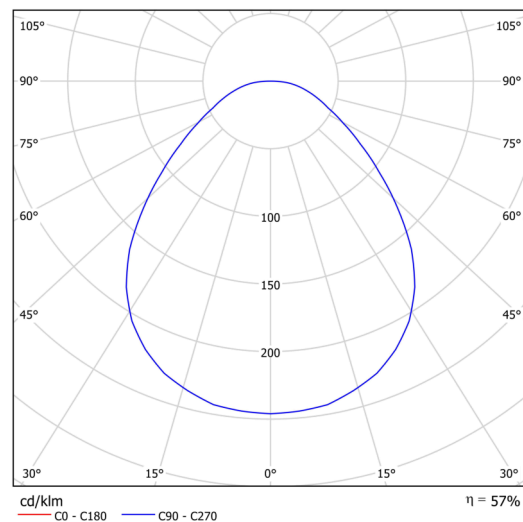

Luminous data

Lum. flux of luminaire	9350 lm
Lum. flux of light source	16400 lm
Chromaticity temperature	2700-6500 K
Rated life time LED L80/B10	100000 hours
CRI	Ra80
MacAdam	3
Blue light hazard	Risk group 0

Eulum data for calculation programs are available at www.osmont.cz.