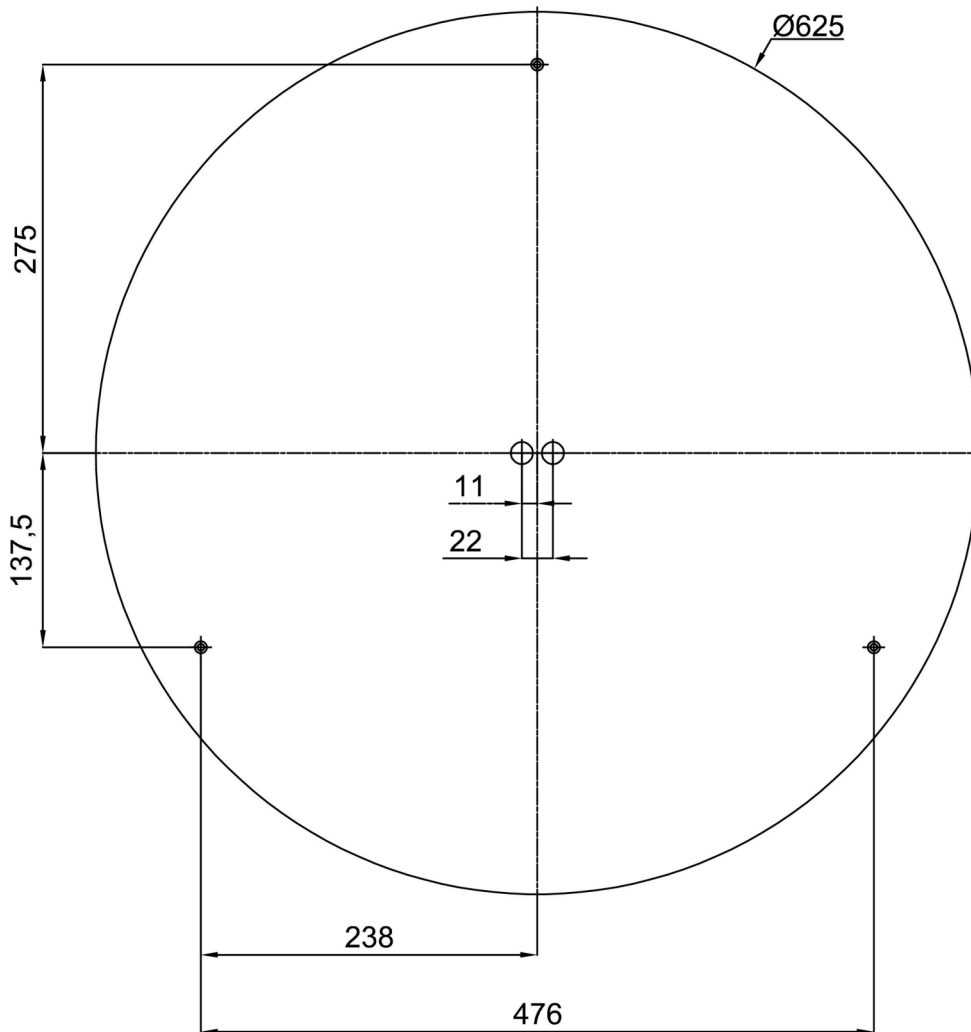

Technical data

Types of luminaires	Tunable White
Mounting type	surface mounted
Base material	steel
Shade material	Plastic opal prismatic (FOP) with metal collar
Base color	white Ral9003
Shade color	white
Holding the shade	folding system
Mounting location	ceiling/wall
Width	645 mm
Length	645 mm
Height	80 mm
Diameter	ø 645 mm
mounting holes (diameter)	2xø5mm
Cable entrance	2xø16mm
Energy Class	D
Operating temperature	from -20°C to +30°C

Electrical data

Power consumption	103 W
Ingress Protection	IP40
Socket	LED modul
terminal block	snap terminal block

Luminous data

Lum. flux of luminaire	9350 lm
Lum. flux of light source	16400 lm
Chromaticity temperature	2700-6500 K
Rated life time LED L80/B10	100000 hours
CRI	Ra80
MacAdam	3
Blue light hazard	Risk group 0

Installation dimensions:

Additional assortment:

Lampshade

Product code	Name	Color	Picture	Drawing
20731	FOP4C	white - black	