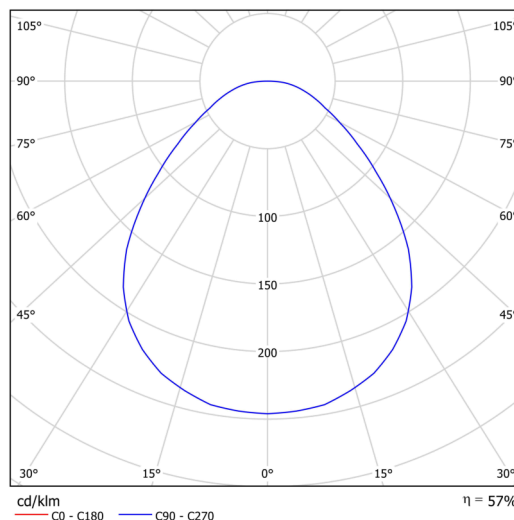

Luminous data

Lum. flux of luminaire	9010 lm
Lum. flux of light source	15810 lm
Chromaticity temperature	4000 K
Rated life time LED L80/B10	100000 hours
CRI	Ra80
MacAdam	3
Blue light hazard	Risk group 0

Eulum data for calculation programs are available at www.osmont.cz.