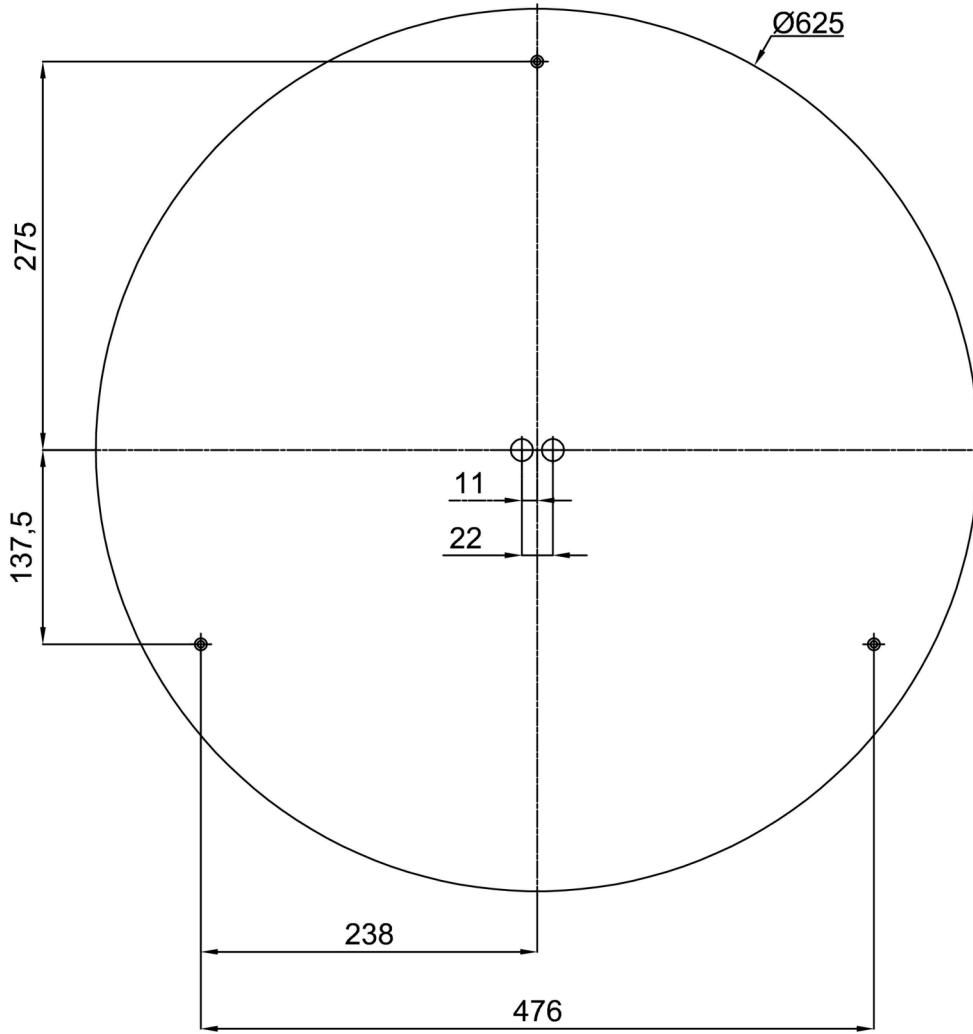

Technical data

Types of luminaires	Dimmable
Mounting type	surface mounted
Base material	steel
Shade material	Plastic opal prismatic (FOP) with metal collar
Base color	white Ral9003
Shade color	white
Holding the shade	folding system
Mounting location	ceiling/wall
Width	645 mm
Length	645 mm
Height	80 mm
Diameter	ø 645 mm
mounting holes (diameter)	2xø5mm
Cable entrance	2xø16mm
Energy Class	D
Operating temperature	from -20°C to +30°C

Installation dimensions:

Additional assortment:

Lampshade

Product code	Name	Color	Picture	Drawing
20731	FOP4C	white - black	