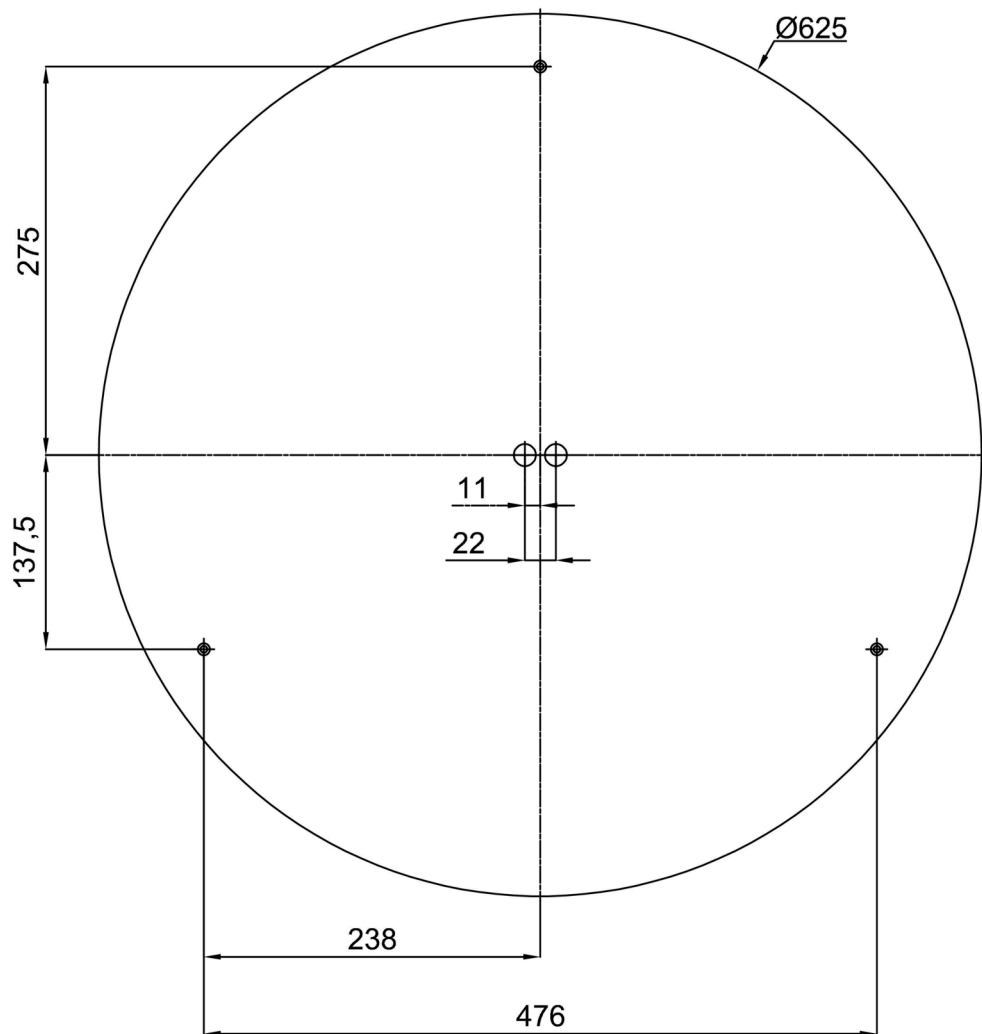

Technical data

Types of luminaires	Classic on/off
Mounting type	surface mounted
Base material	steel
Shade material	Plastic opal prismatic (FOP) with metal collar
Base color	white Ral9003
Shade color	white
Holding the shade	folding system
Mounting location	ceiling/wall
Width	645 mm
Length	645 mm
Height	80 mm
Diameter	ø 645 mm
mounting holes (diameter)	2xø5mm
Cable entrance	2xø16mm
Energy Class	D
Operating temperature	from -20°C to +30°C

Electrical data

Power consumption	65 W
Ingress Protection	IP40
Socket	LED modul
terminal block	snap terminal block

Luminous data

Lum. flux of luminaire	6260 lm
Lum. flux of light source	10980 lm
Chromaticity temperature	4000 K
Rated life time LED L80/B10	100000 hours
CRI	Ra80
MacAdam	3
Blue light hazard	Risk group 0

Installation dimensions:

Additional assortment:

Lampshade

Product code	Name	Color	Picture	Drawing
20731	FOP4C	white - black	