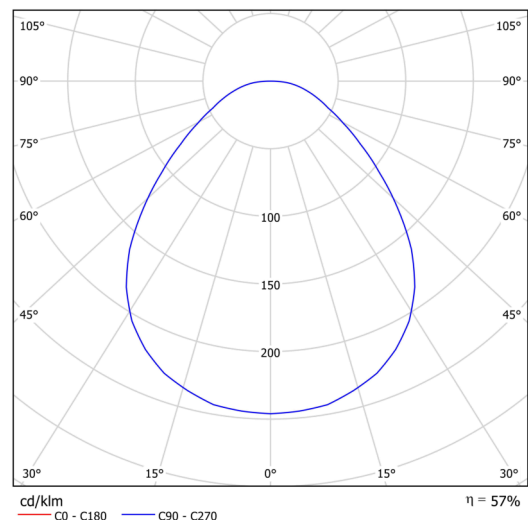

Luminous data

Lum. flux of luminaire	6260 lm
Lum. flux of light source	10980 lm
Chromaticity temperature	4000 K
Rated life time LED L80/B10	100000 hours
CRI	Ra80
MacAdam	3
Blue light hazard	Risk group 0

Eulum data for calculation programs are available at www.osmont.cz.