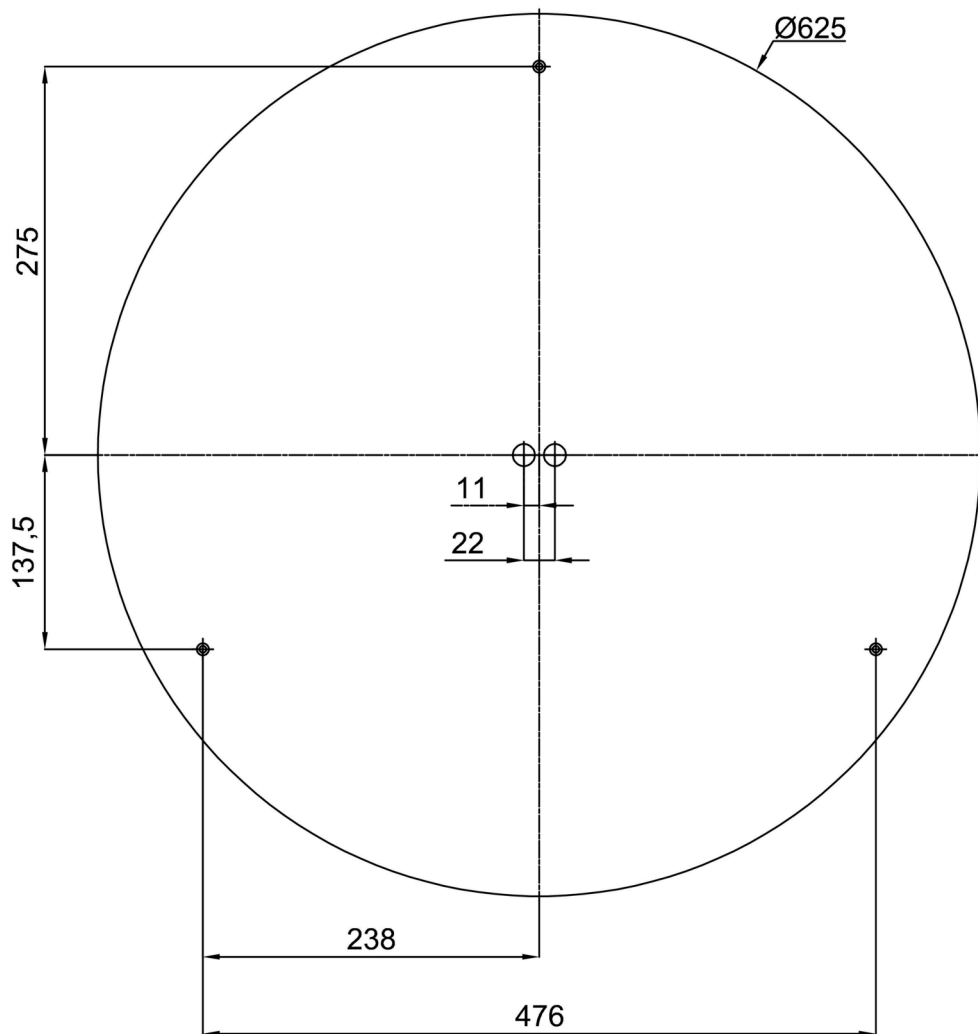

Technical data

Types of luminaires	Classic on/off
Mounting type	surface mounted
Base material	steel
Shade material	Plastic opal prismatic (FOP) with metal collar
Base color	white Ral9003
Shade color	white
Holding the shade	folding system
Mounting location	ceiling/wall
Width	645 mm
Length	645 mm
Height	80 mm
Diameter	ø 645 mm
mounting holes (diameter)	2xø5mm
Cable entrance	2xø16mm
Energy Class	D
Operating temperature	from -20°C to +30°C

Electrical data

Power consumption	65 W
Ingress Protection	IP40
Socket	LED modul
terminal block	snap terminal block

Luminous data

Lum. flux of luminaire	7140 lm
Lum. flux of light source	10980 lm
Chromaticity temperature	4000 K
Rated life time LED L80/B10	100000 hours
CRI	Ra80
MacAdam	3
Blue light hazard	Risk group 0

Installation dimensions:

Additional assortment:

Lampshade

Product code	Name	Color	Picture	Drawing
20729	FOP4B	white		